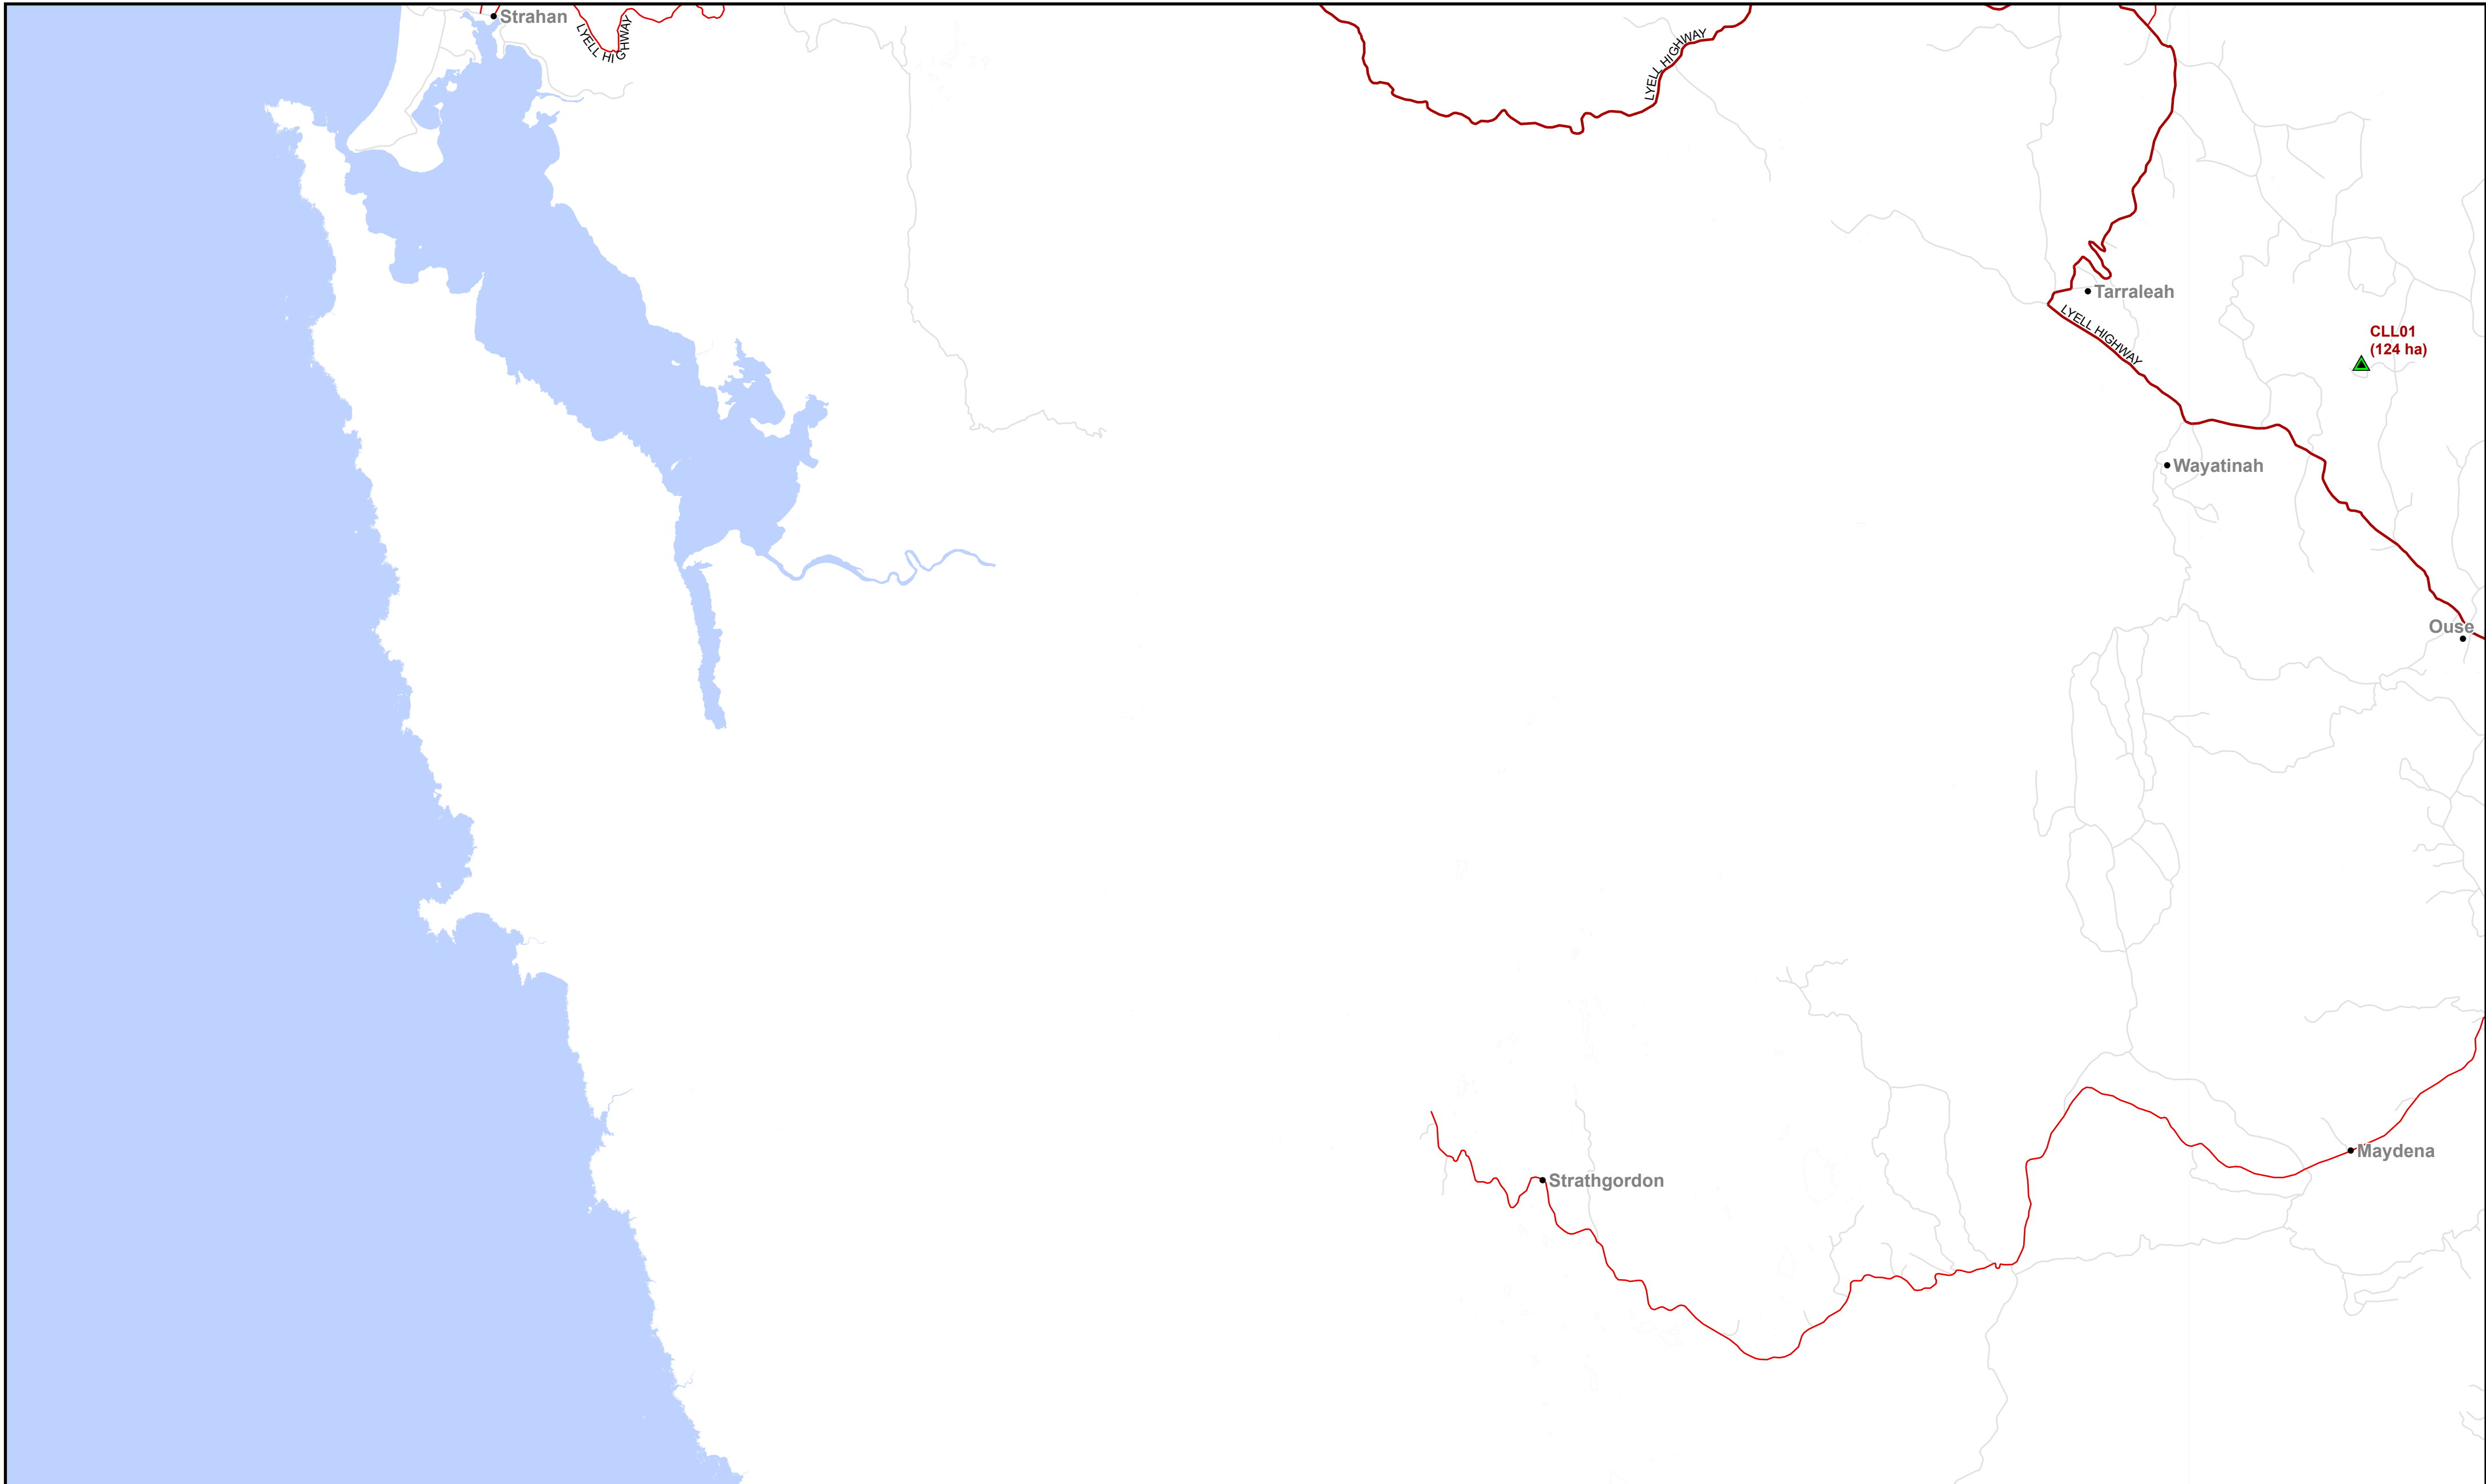

AKS Forest Solutions - DFA Location Map 2025

Tasmania
West Coast Region

- Coupes 2025
- Major Road
- Capital
- Secondary Road
- City
- Minor Road
- Town/Other

Map Projection: Map Grid of Australia, Zone 55