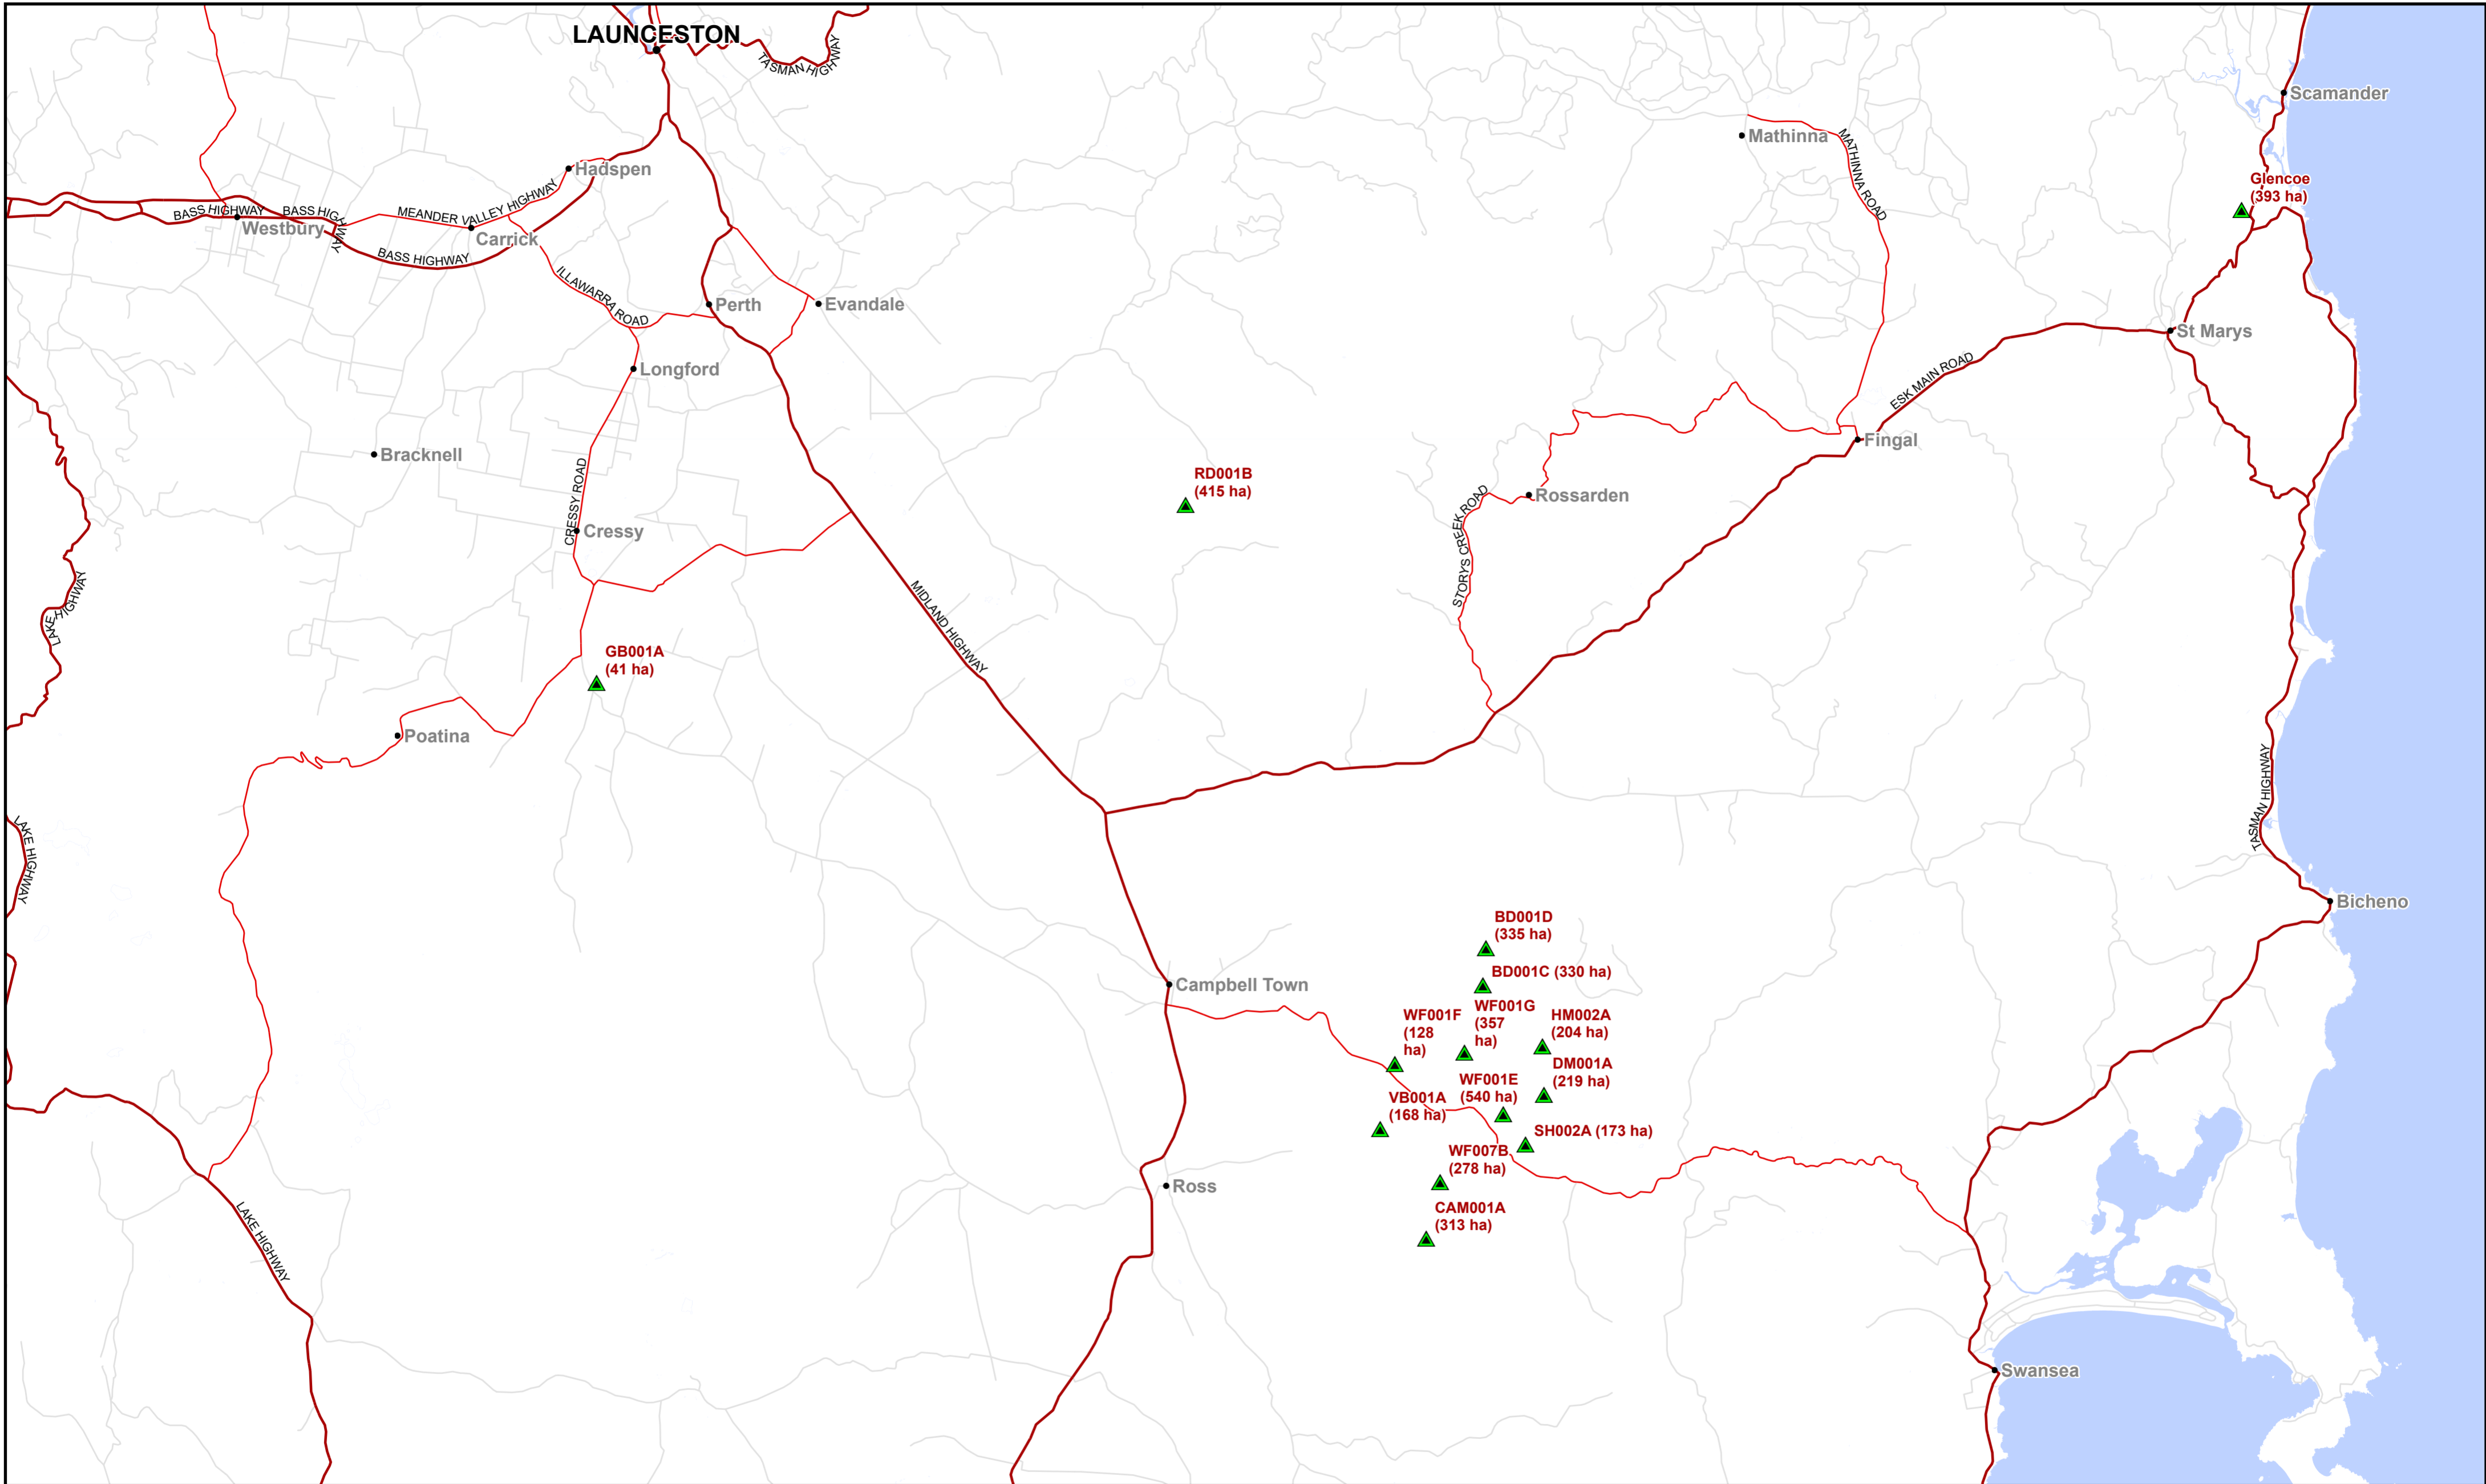

AKS Forest Solutions - DFA Location Map 2025

Tasmania
Northern Midlands Region

0 10 20
Kilometres
1:250,000

- ▲ Coupes 2025
- Capital
- City
- Town/Other

- Major Road
- Secondary Road
- Minor Road

Map Projection: Map Grid of Australia, Zone 55