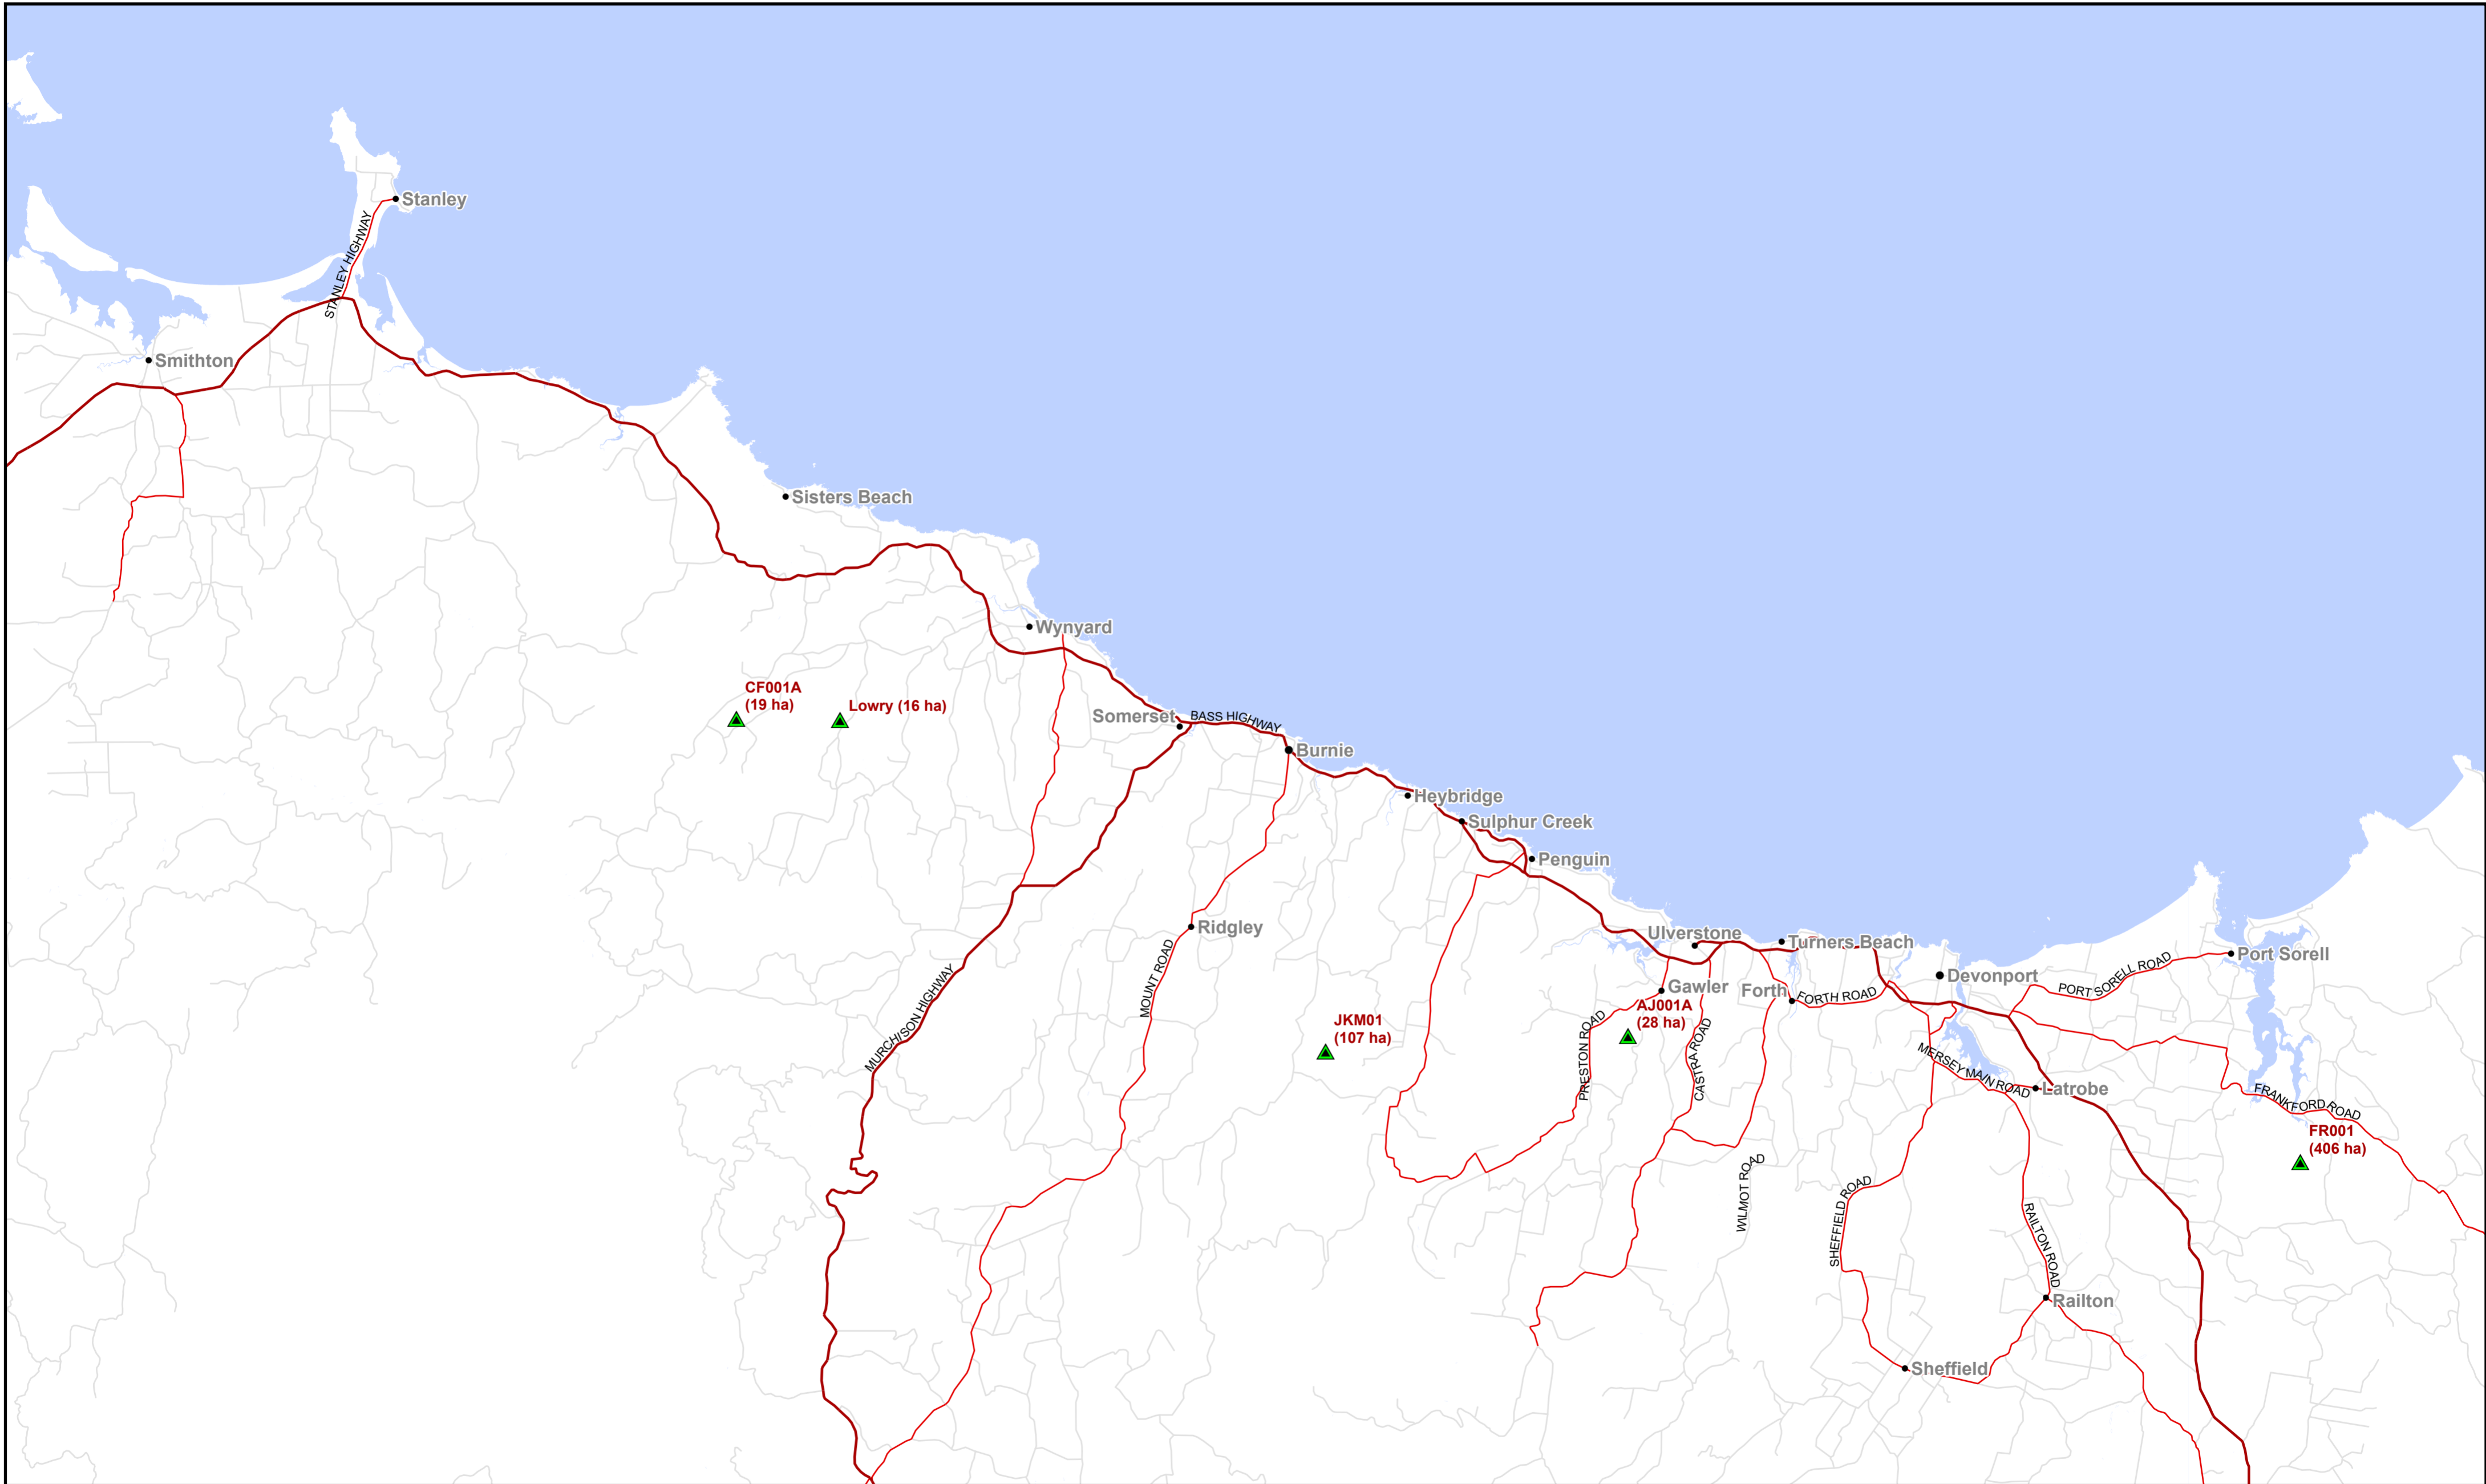

AKS Forest Solutions - DFA Location Map 2025

Tasmania Central Coast Region

- ▲ Coupes 2025
- Capital
- City
- Town/Other
- Major Road
- Secondary Road
- Minor Road

Map Projection: Map Grid of Australia, Zone 55