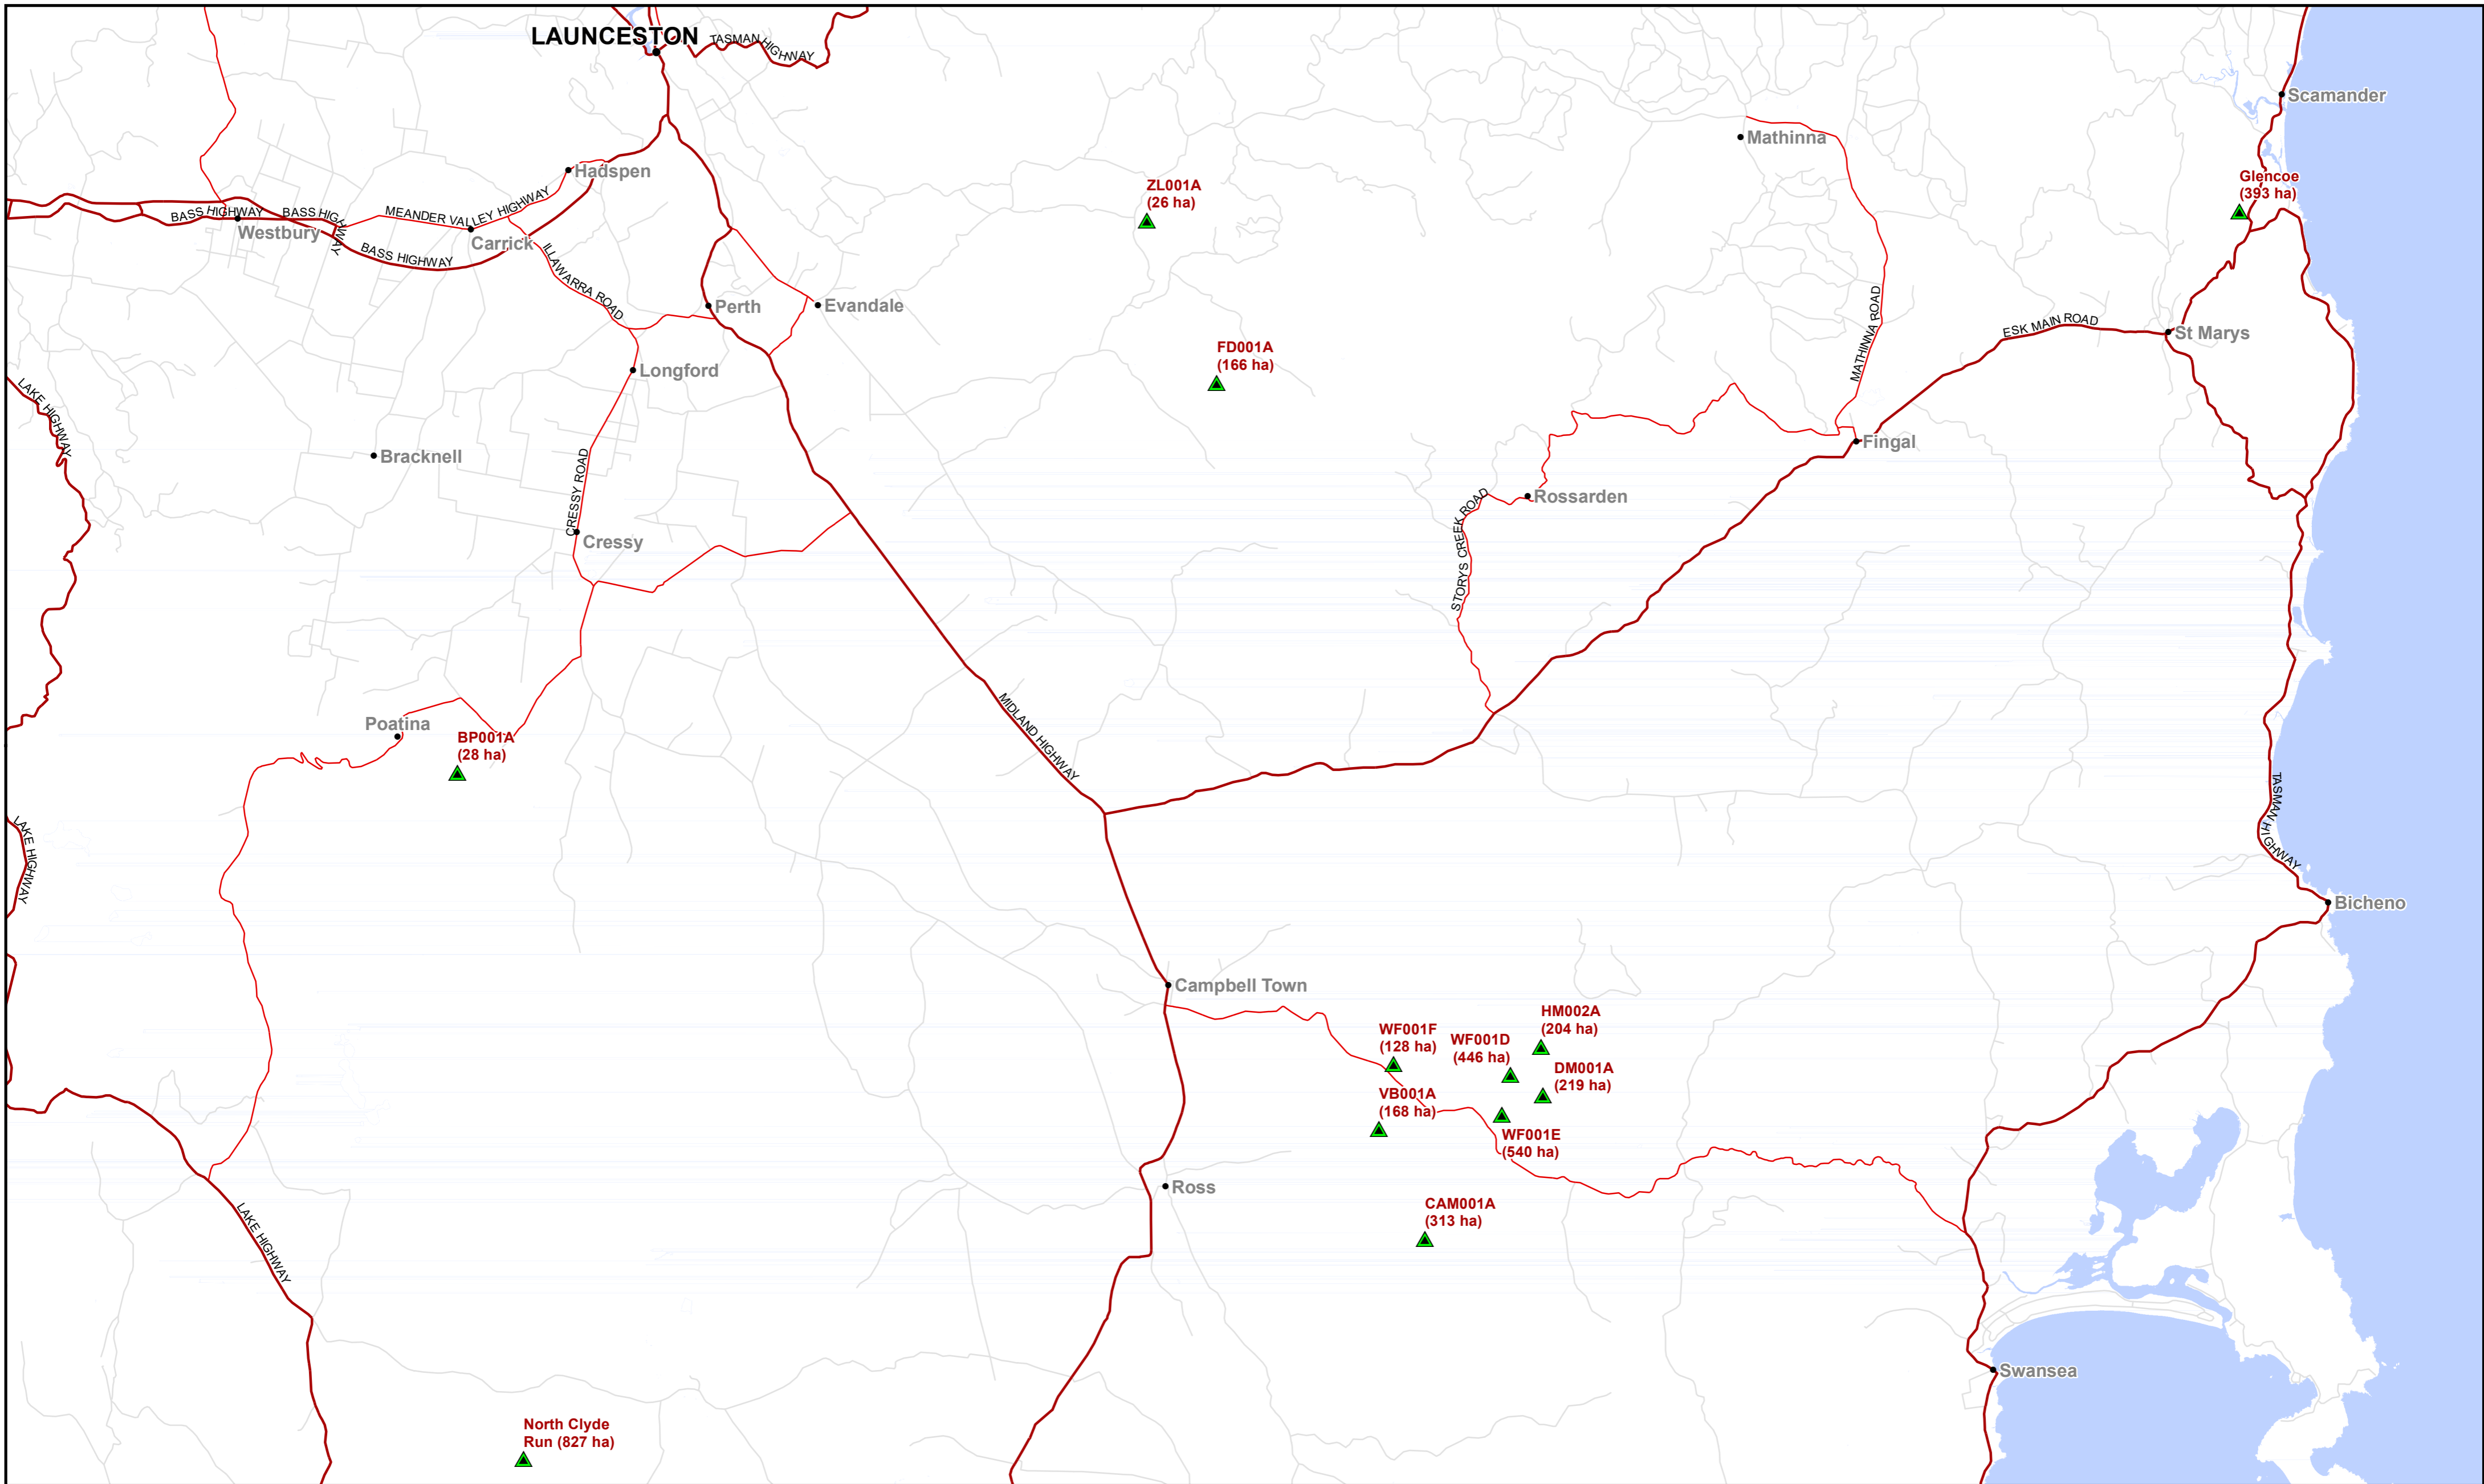

AKS Forest Solutions - DFA Location Map 2023

Tasmania Northern Midlands Region

- ▲ Coupes 2023
- Capital
- City
- Town/Other
- Major Road
- Secondary Road
- Minor Road

Map Projection: Map Grid of Australia, Zone 55