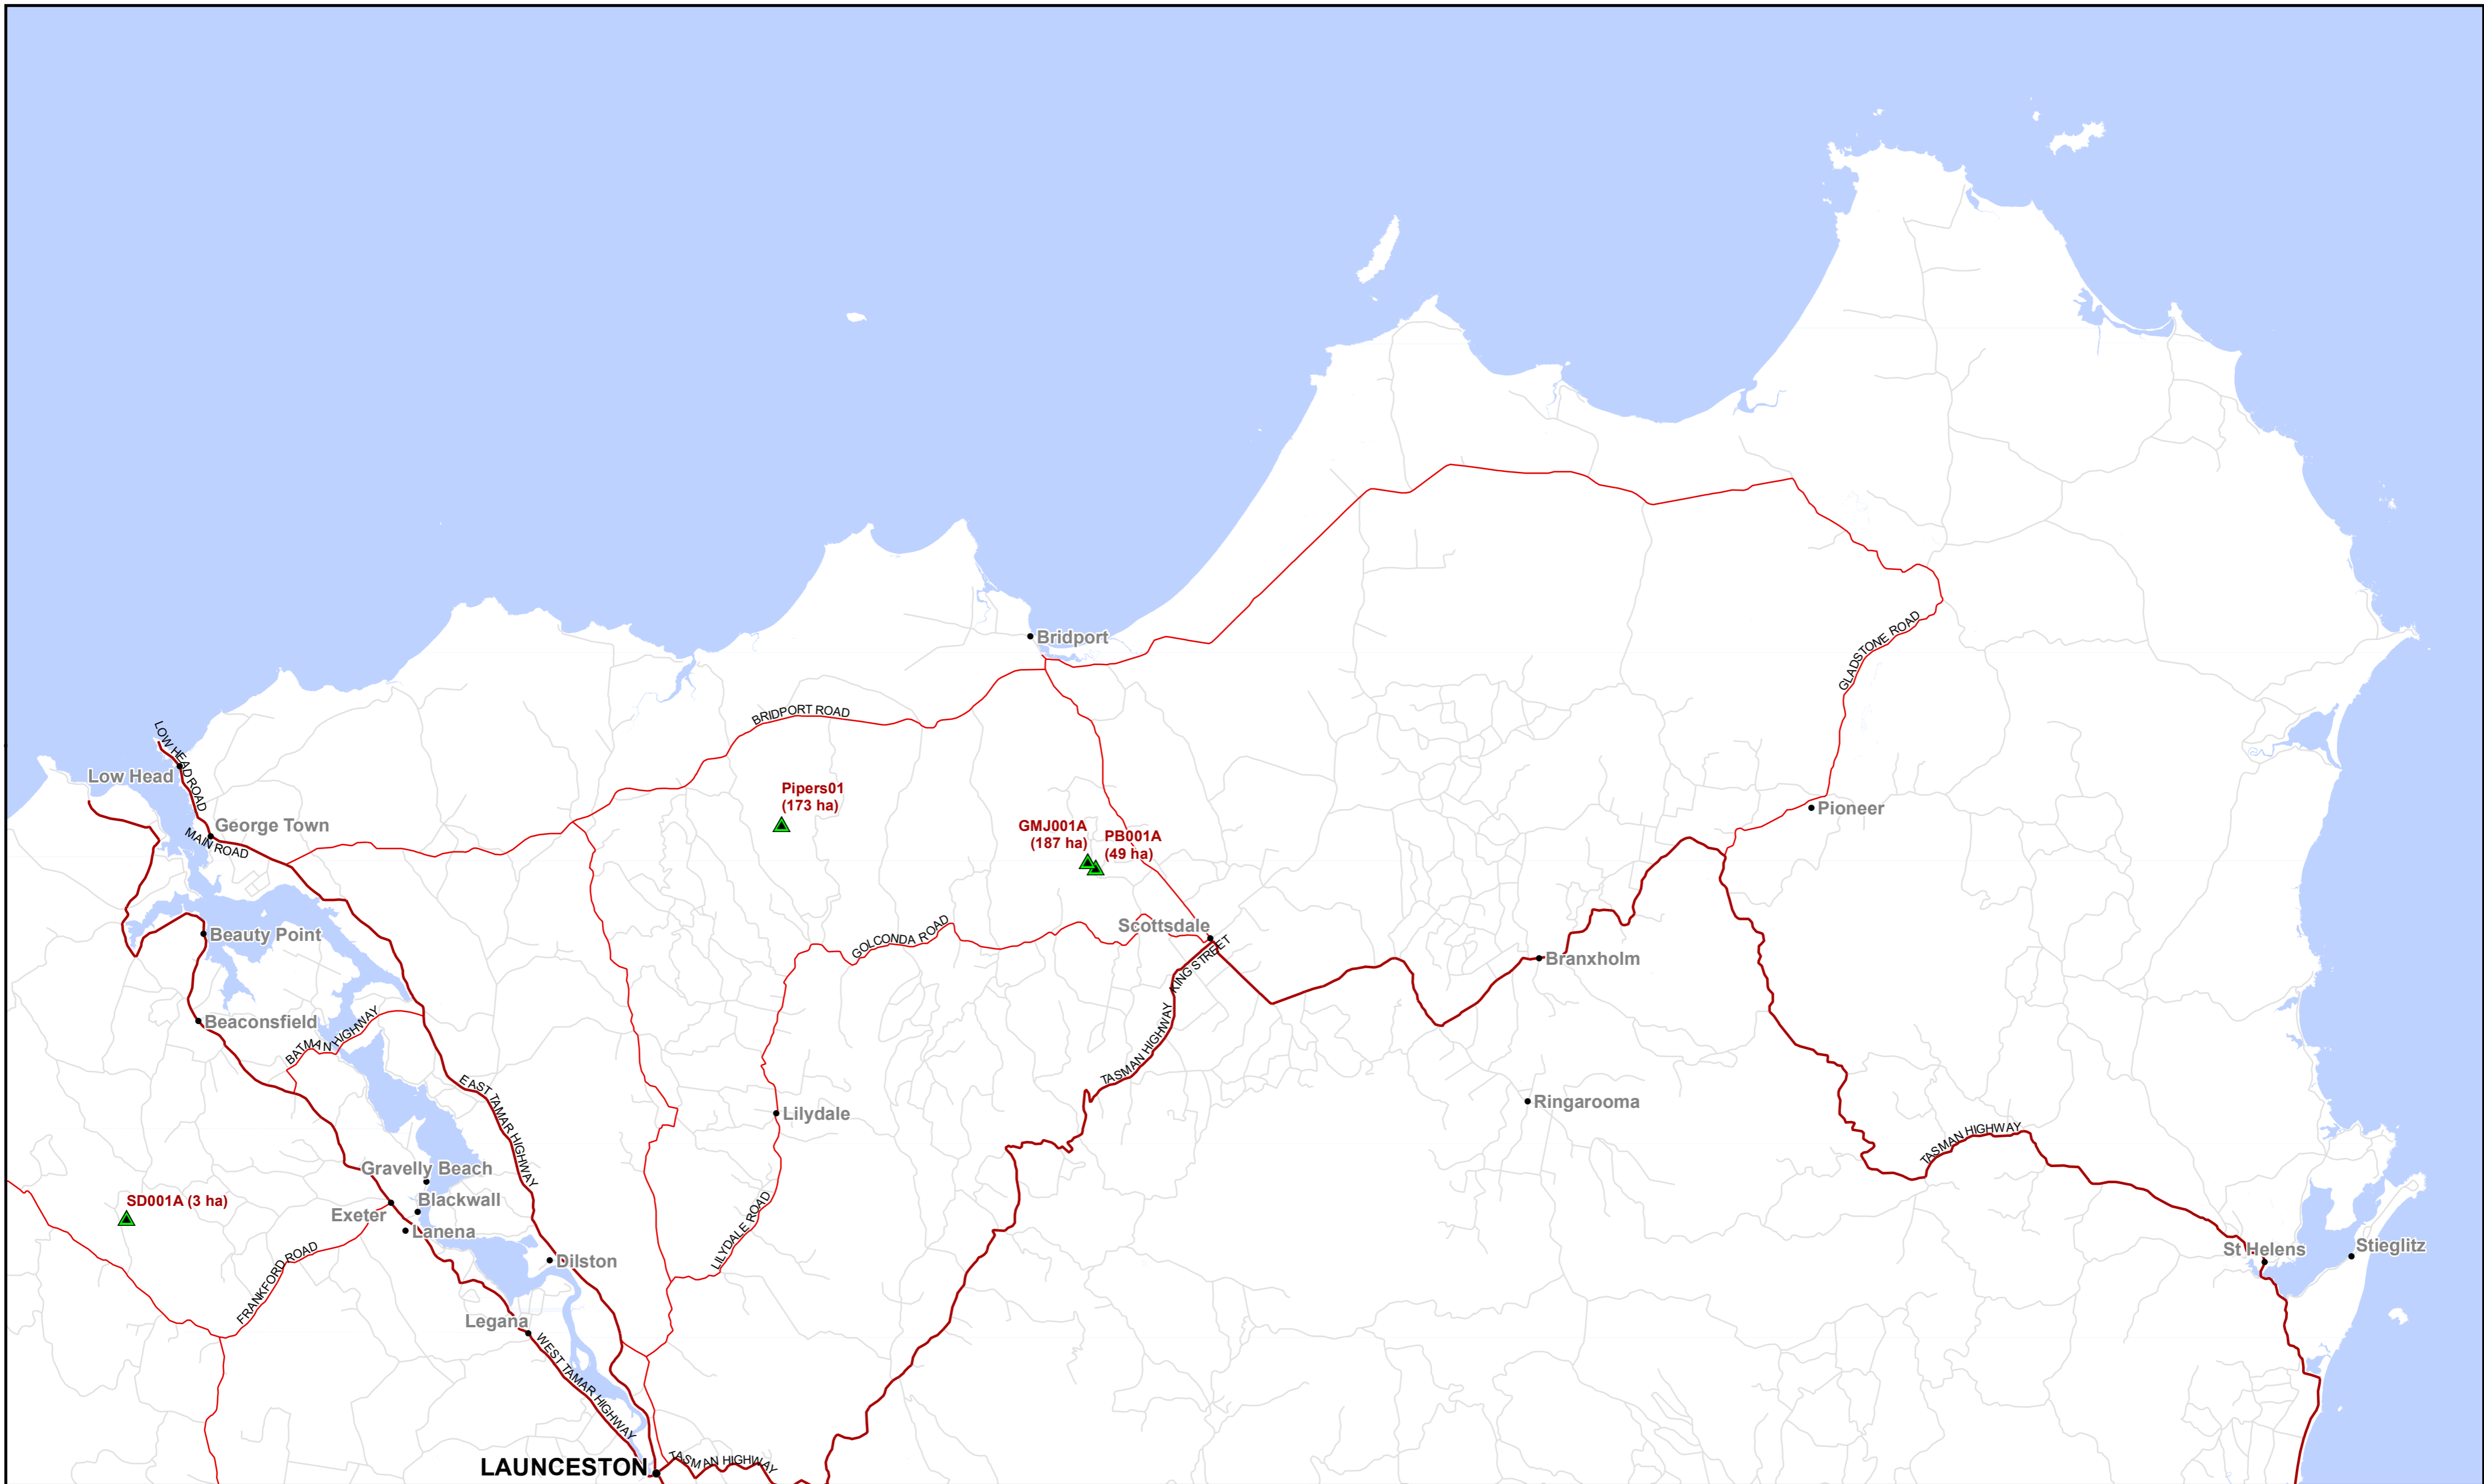

# AKS Forest Solutions - DFA Location Map 2023

## Tasmania North East Region

- ▲ Coupes 2023
- Capital
- City
- Town/Other
- Major Road
- Secondary Road
- Minor Road

Map Projection: Map Grid of Australia, Zone 55