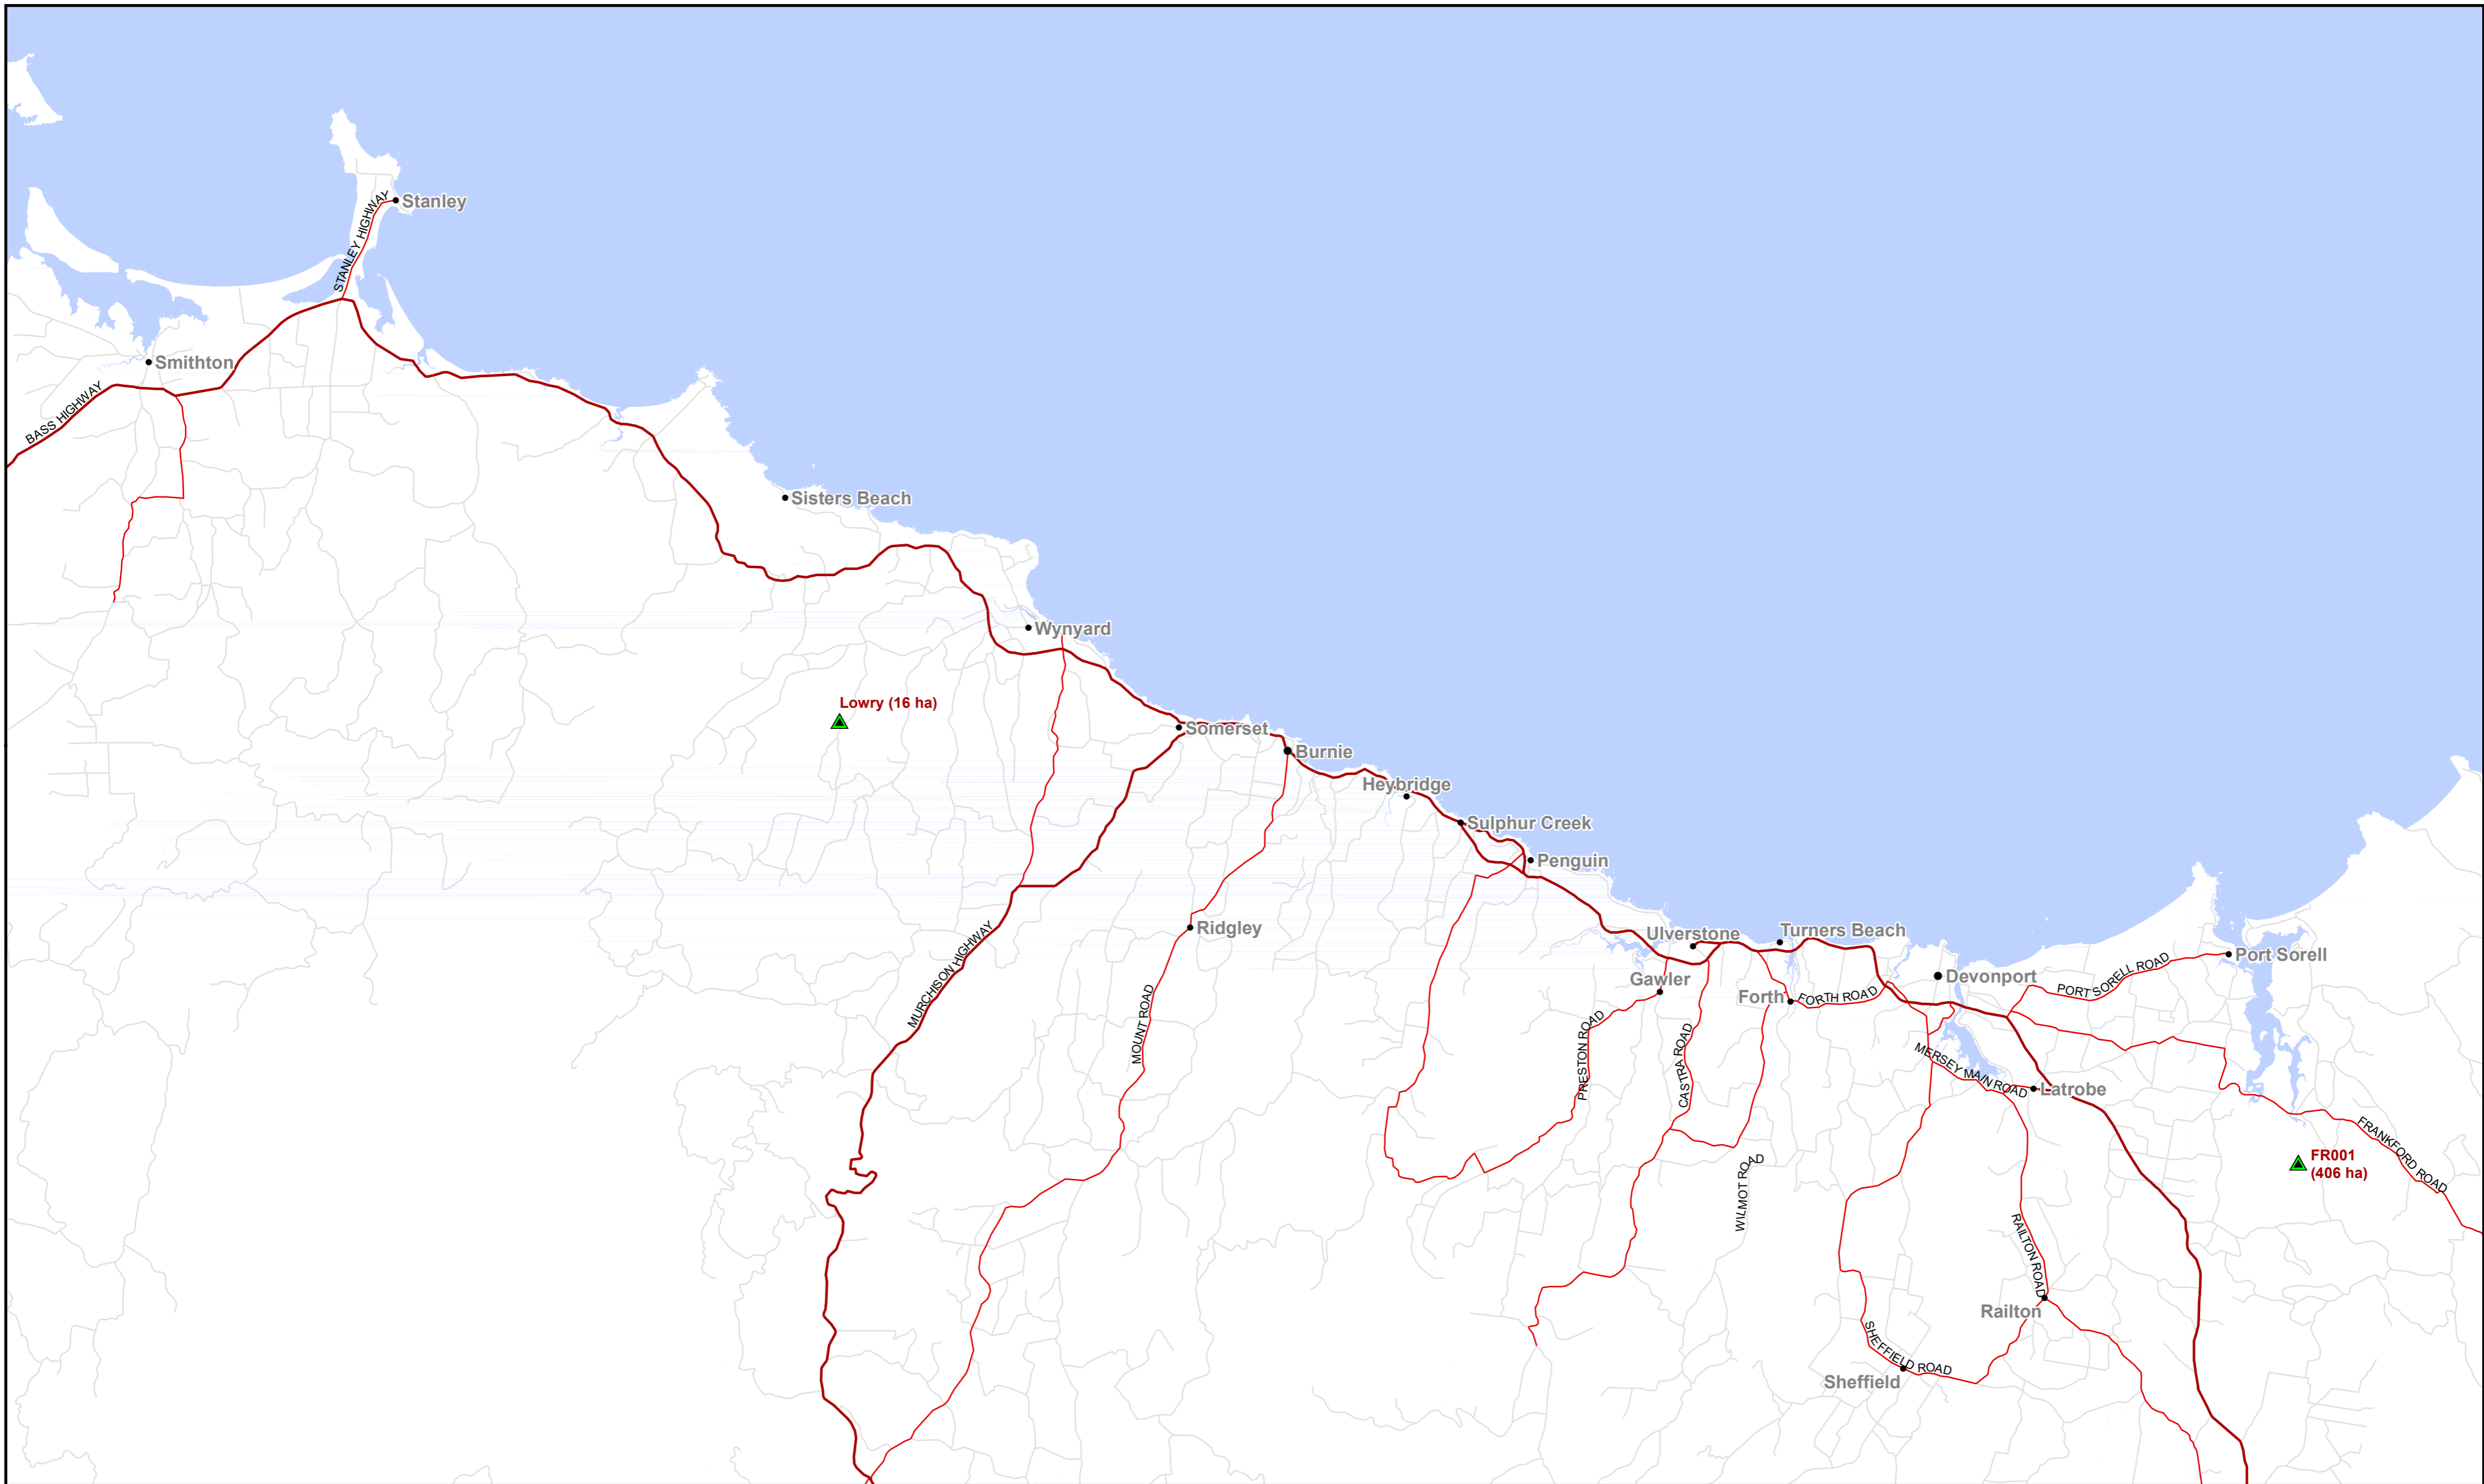

AKS Forest Solutions - DFA Location Map 2023

Tasmania Central Coast Region

- ▲ Coupes 2023
- Capital
- City
- Town/Other
- Major Road
- Secondary Road
- Minor Road

Map Projection: Map Grid of Australia, Zone 55