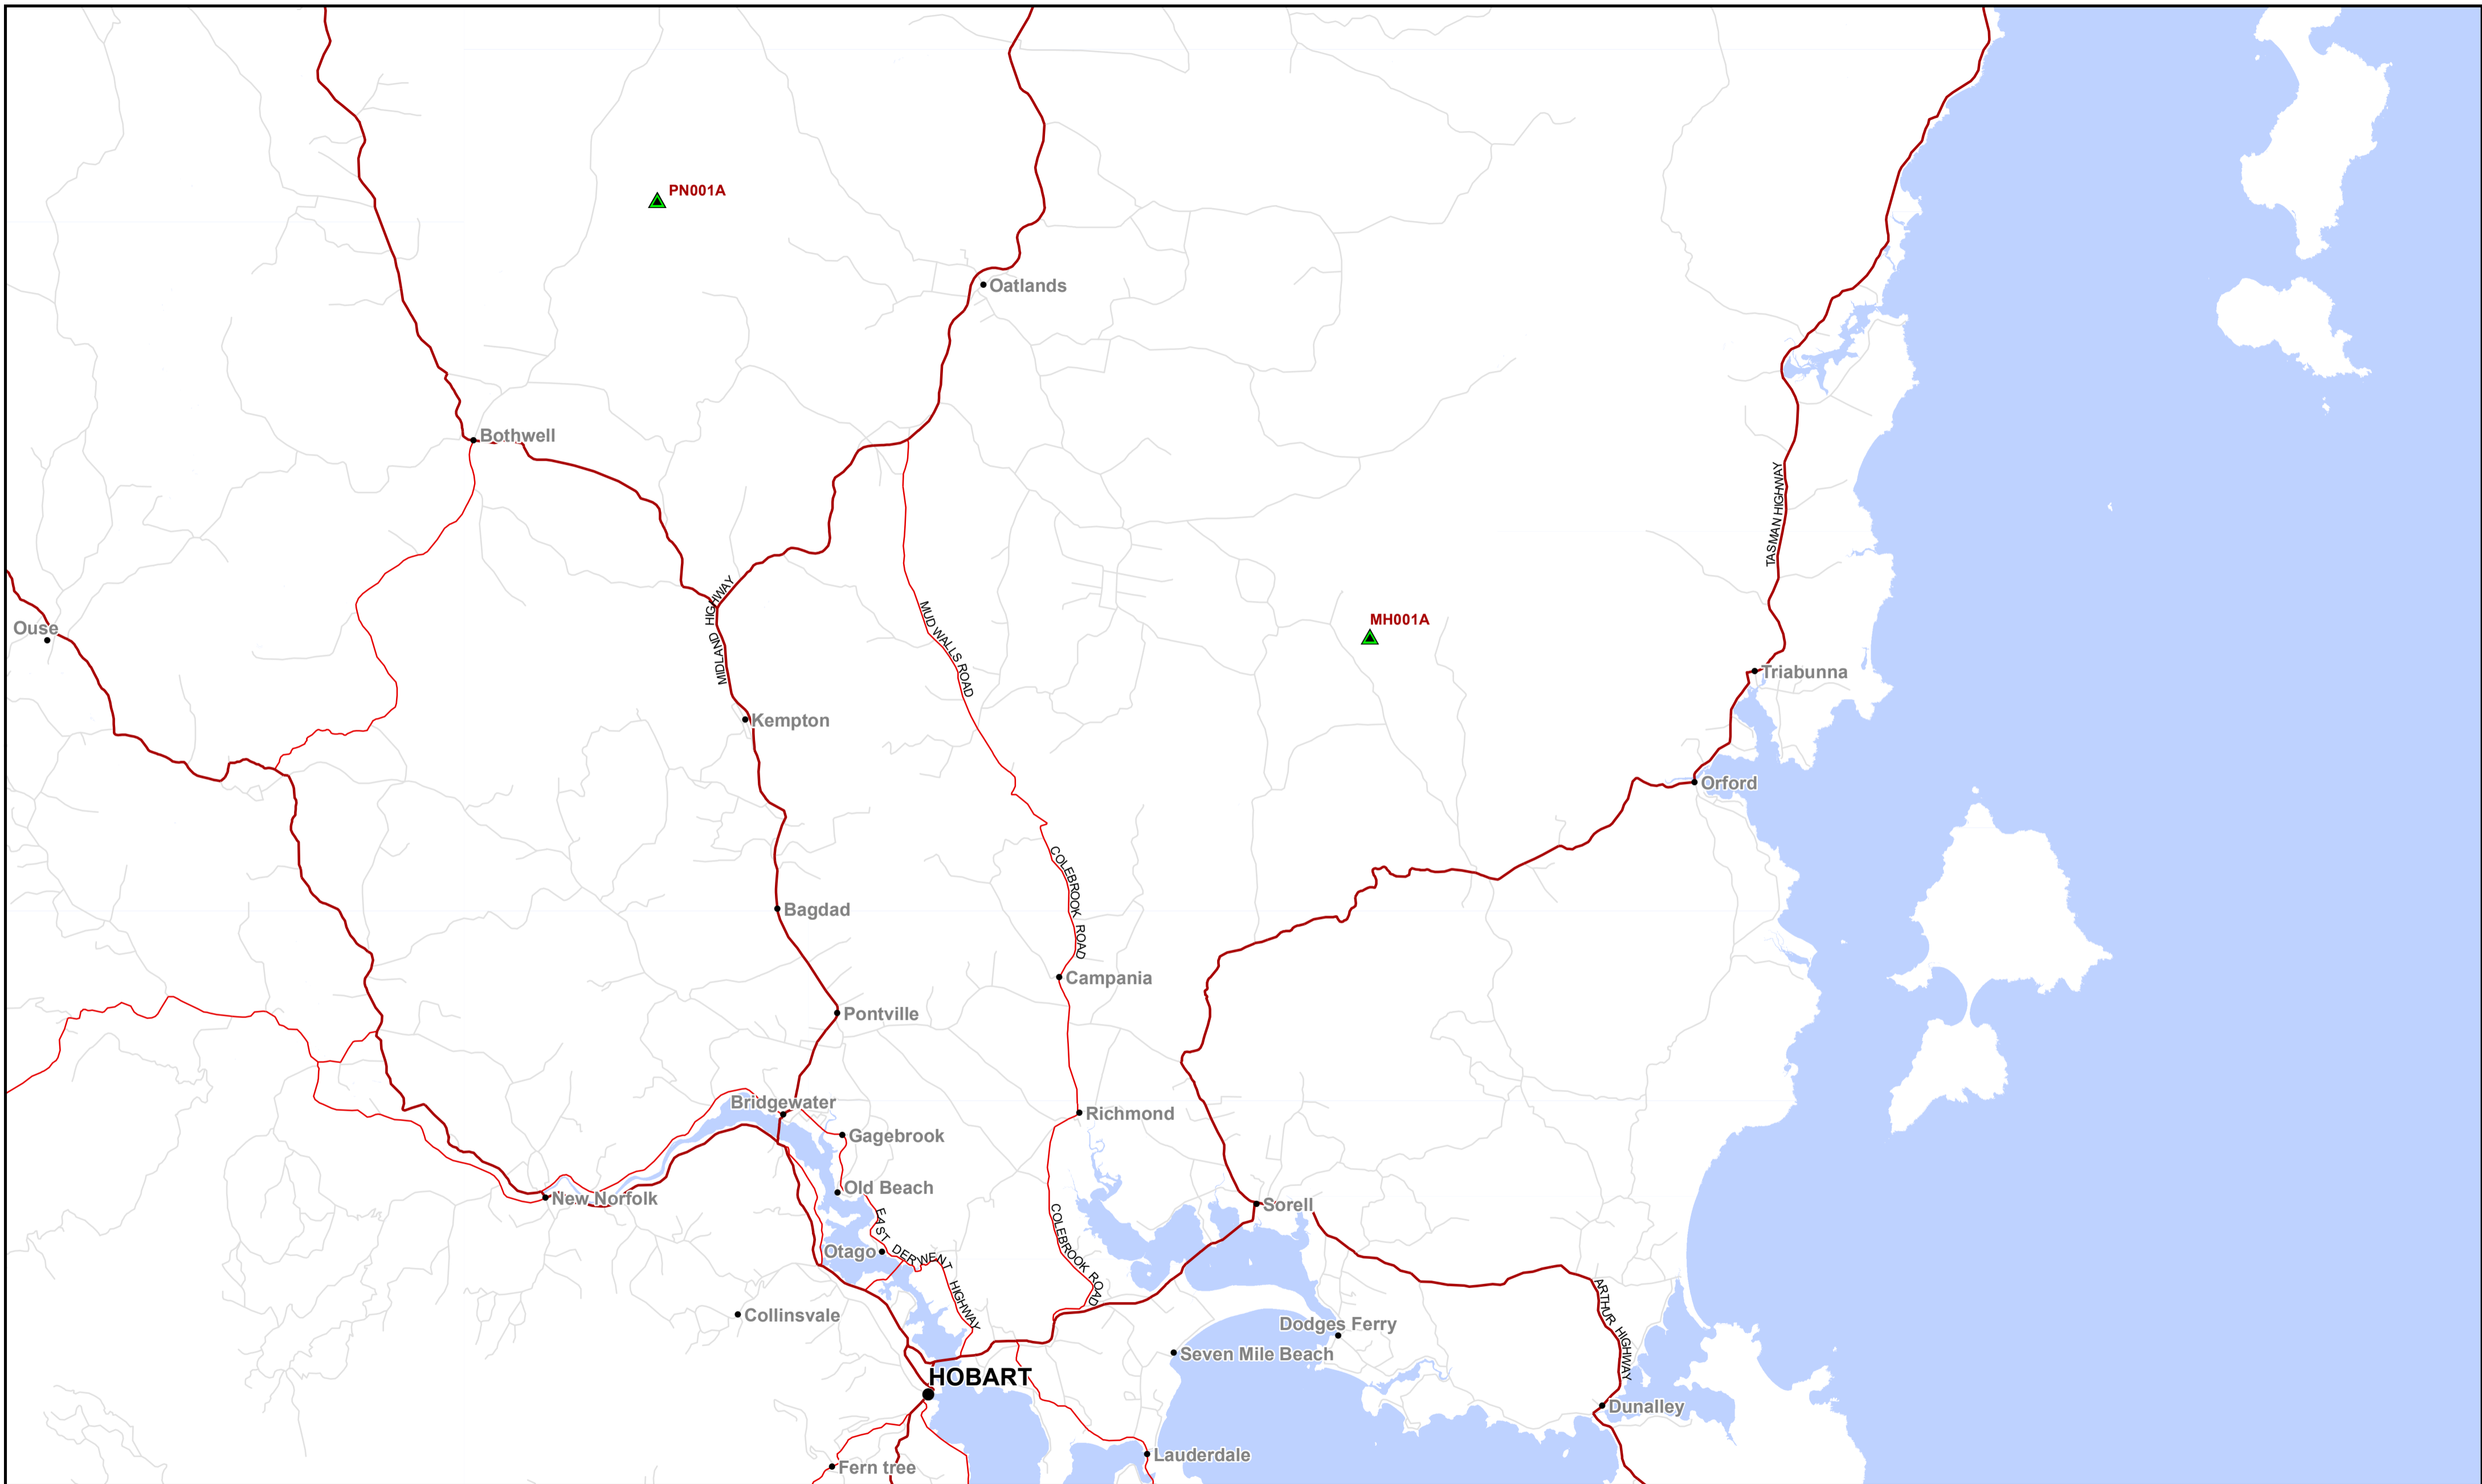

# AKS Forest Solutions - DFA Location Map 2021

## Tasmania Southern Midlands Region

- ▲ Coupes 2021
- Capital
- City
- Town/Other
- Major Road
- Secondary Road
- Minor Road

Map Projection: Map Grid of Australia, Zone 55