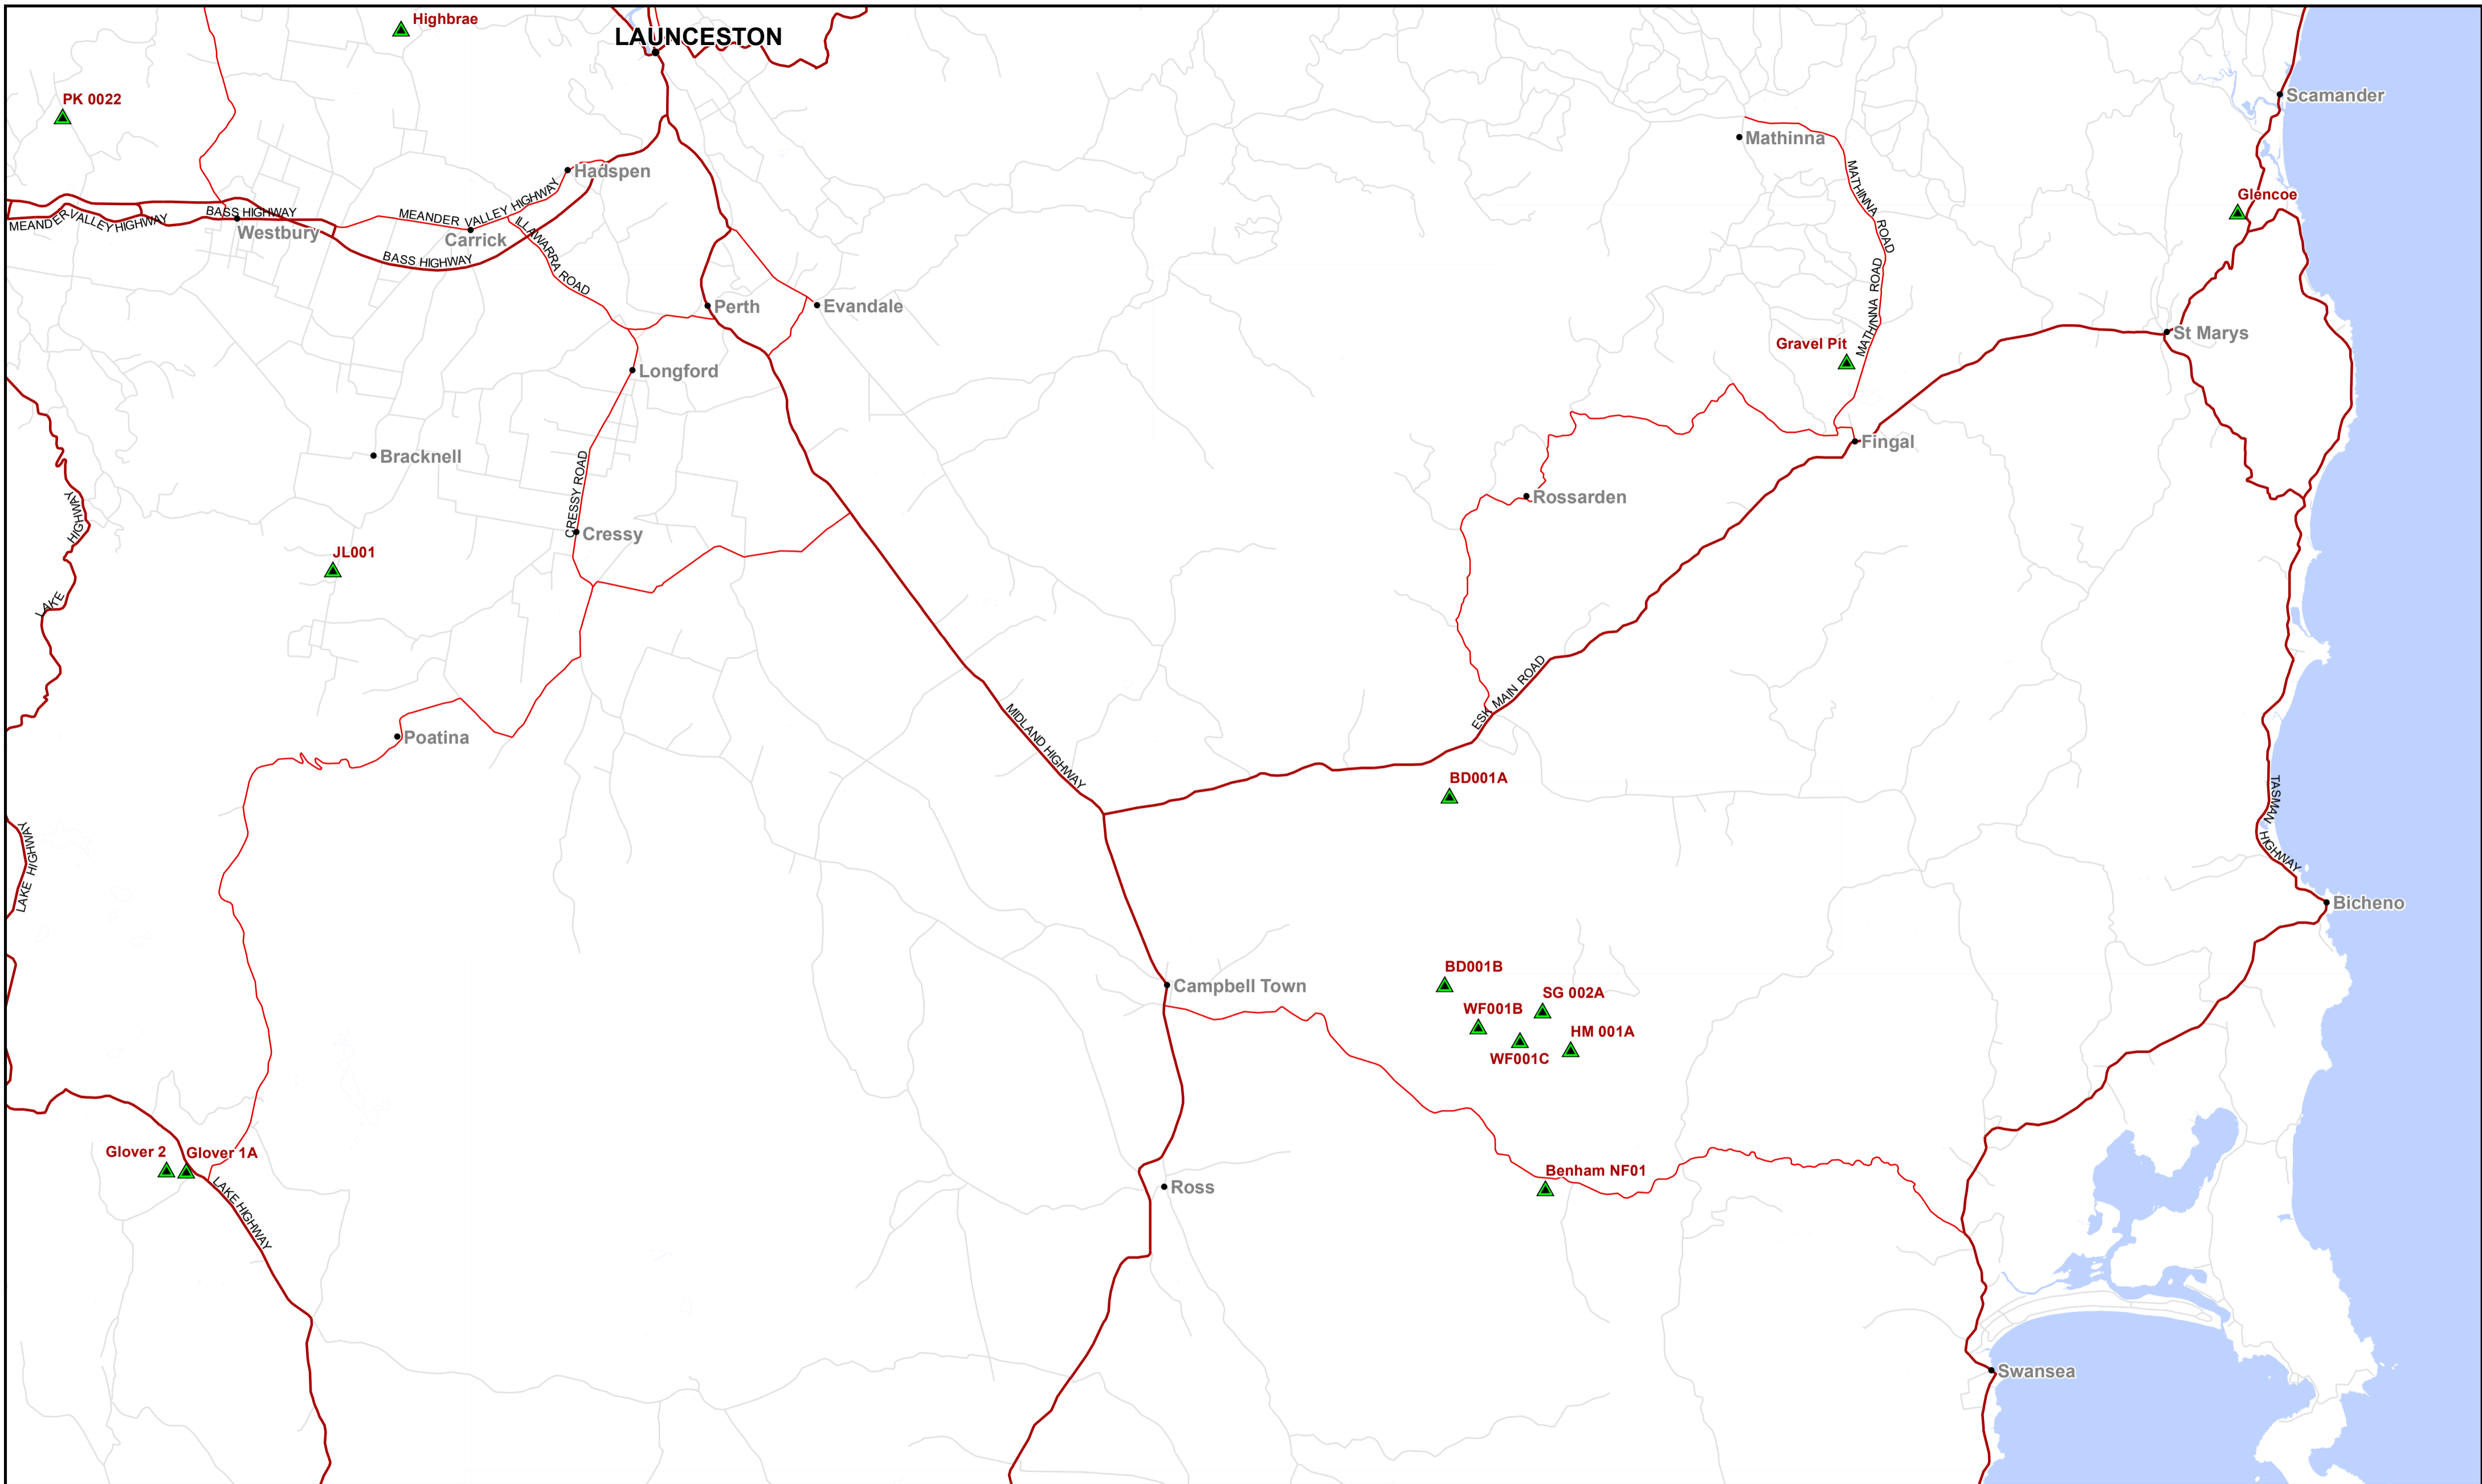

AKS Forest Solutions - DFA Location Map 2021

Tasmania Northern Midlands Region

- ▲ Coupes 2021
- Capital
- City
- Town/Other
- Major Road
- Secondary Road
- Minor Road

Map Projection: Map Grid of Australia, Zone 55