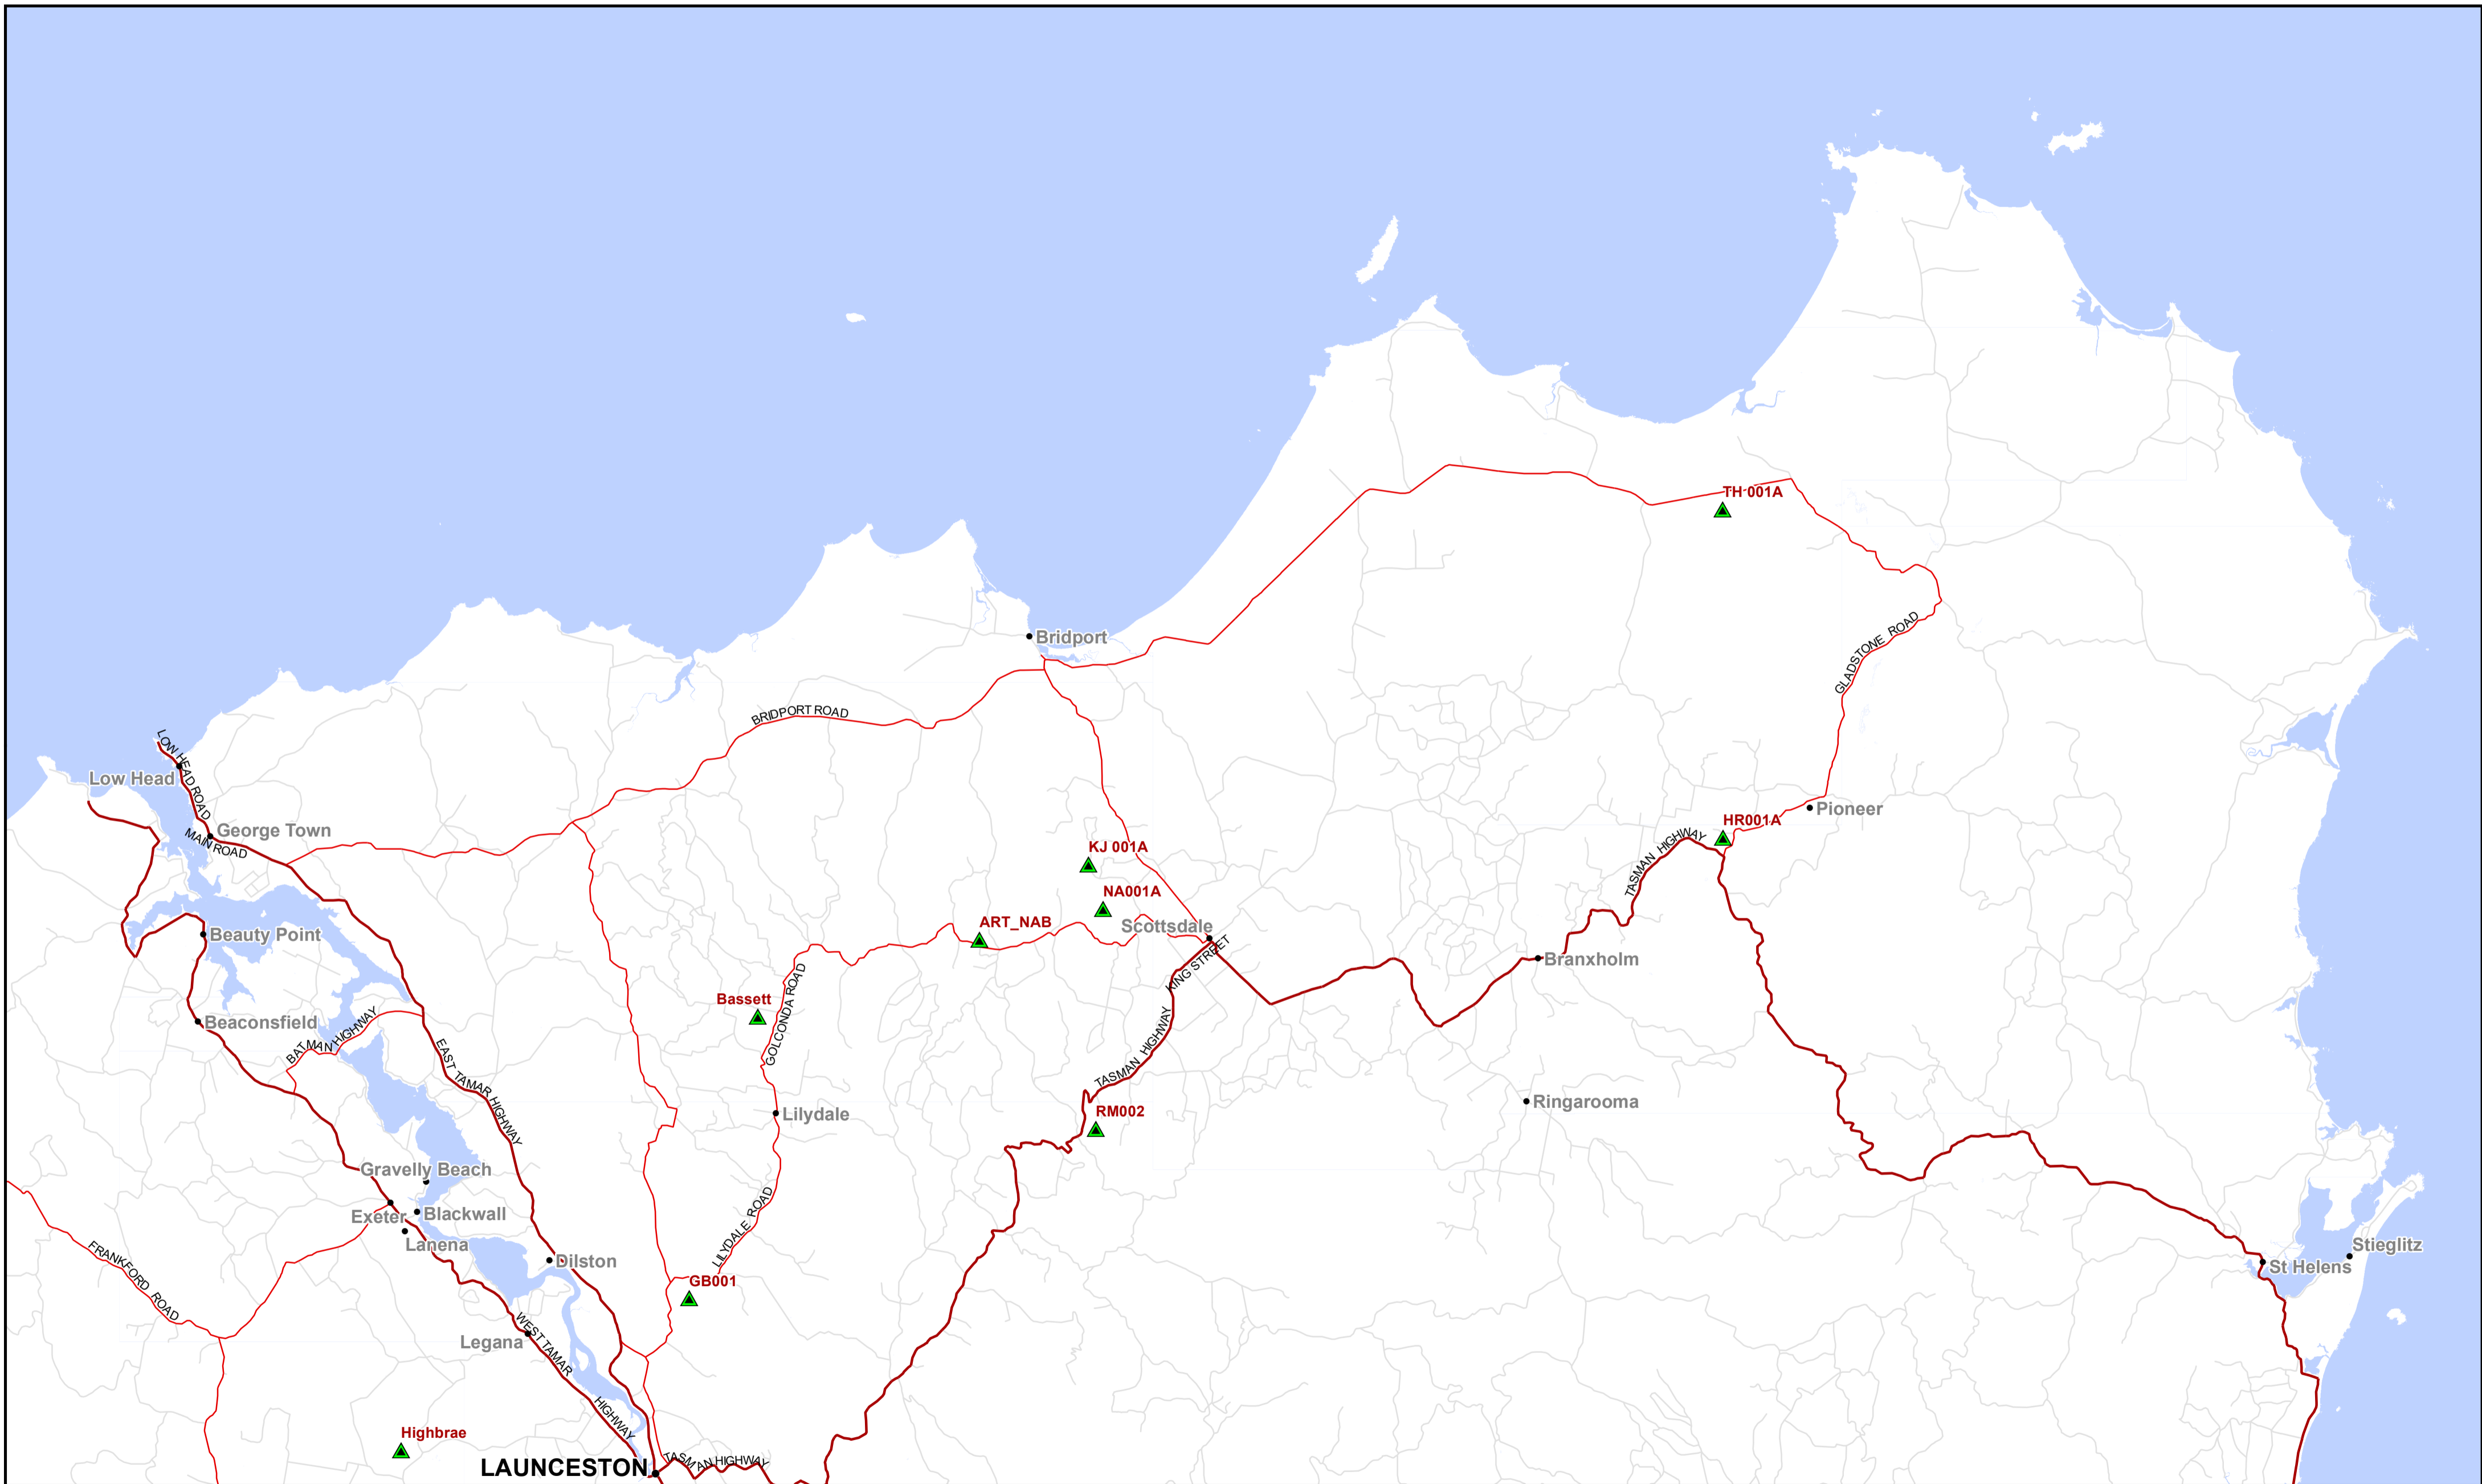

AKS Forest Solutions - DFA Location Map 2021

Tasmania North East Region

- ▲ Coupes 2021
- Capital
- City
- Town/Other
- Major Road
- Secondary Road
- Minor Road

Map Projection: Map Grid of Australia, Zone 55