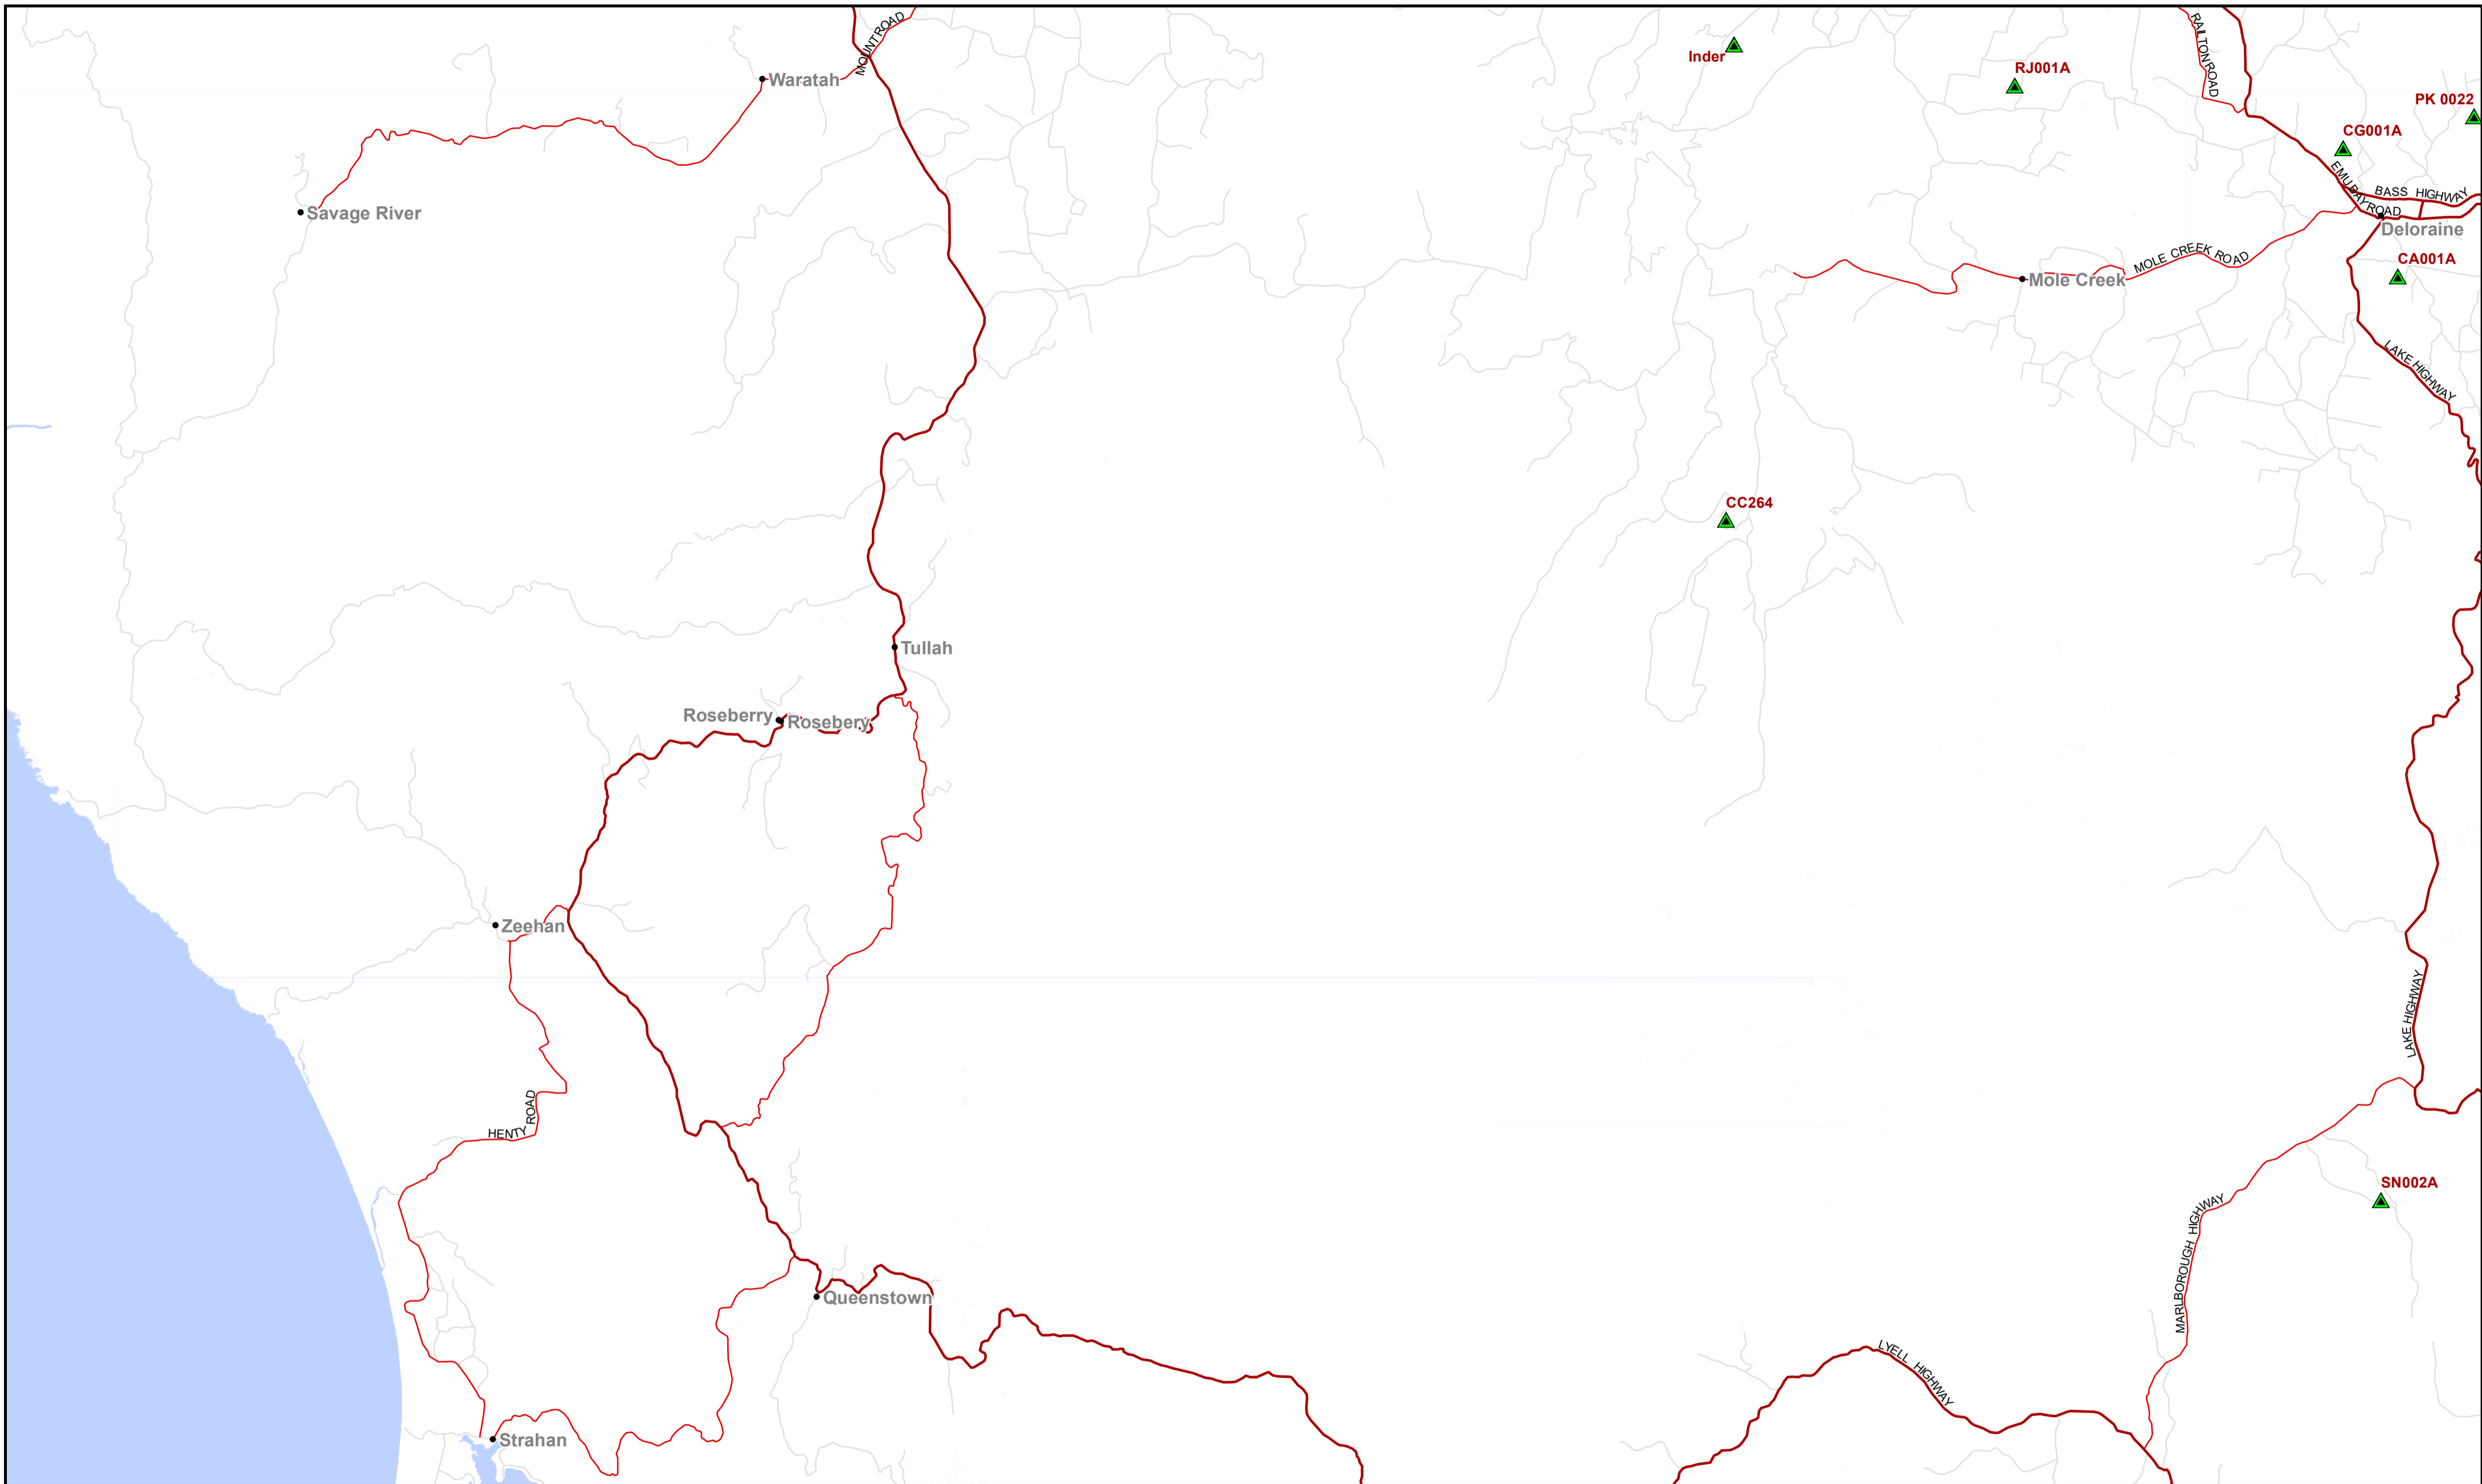

# AKS Forest Solutions - DFA Location Map 2021

**Tasmania**  
**Central West Region**

- ▲ Coupes 2021
- Capital
- City
- Town/Other
- Major Road
- Secondary Road
- Minor Road

Map Projection: Map Grid of Australia, Zone 55