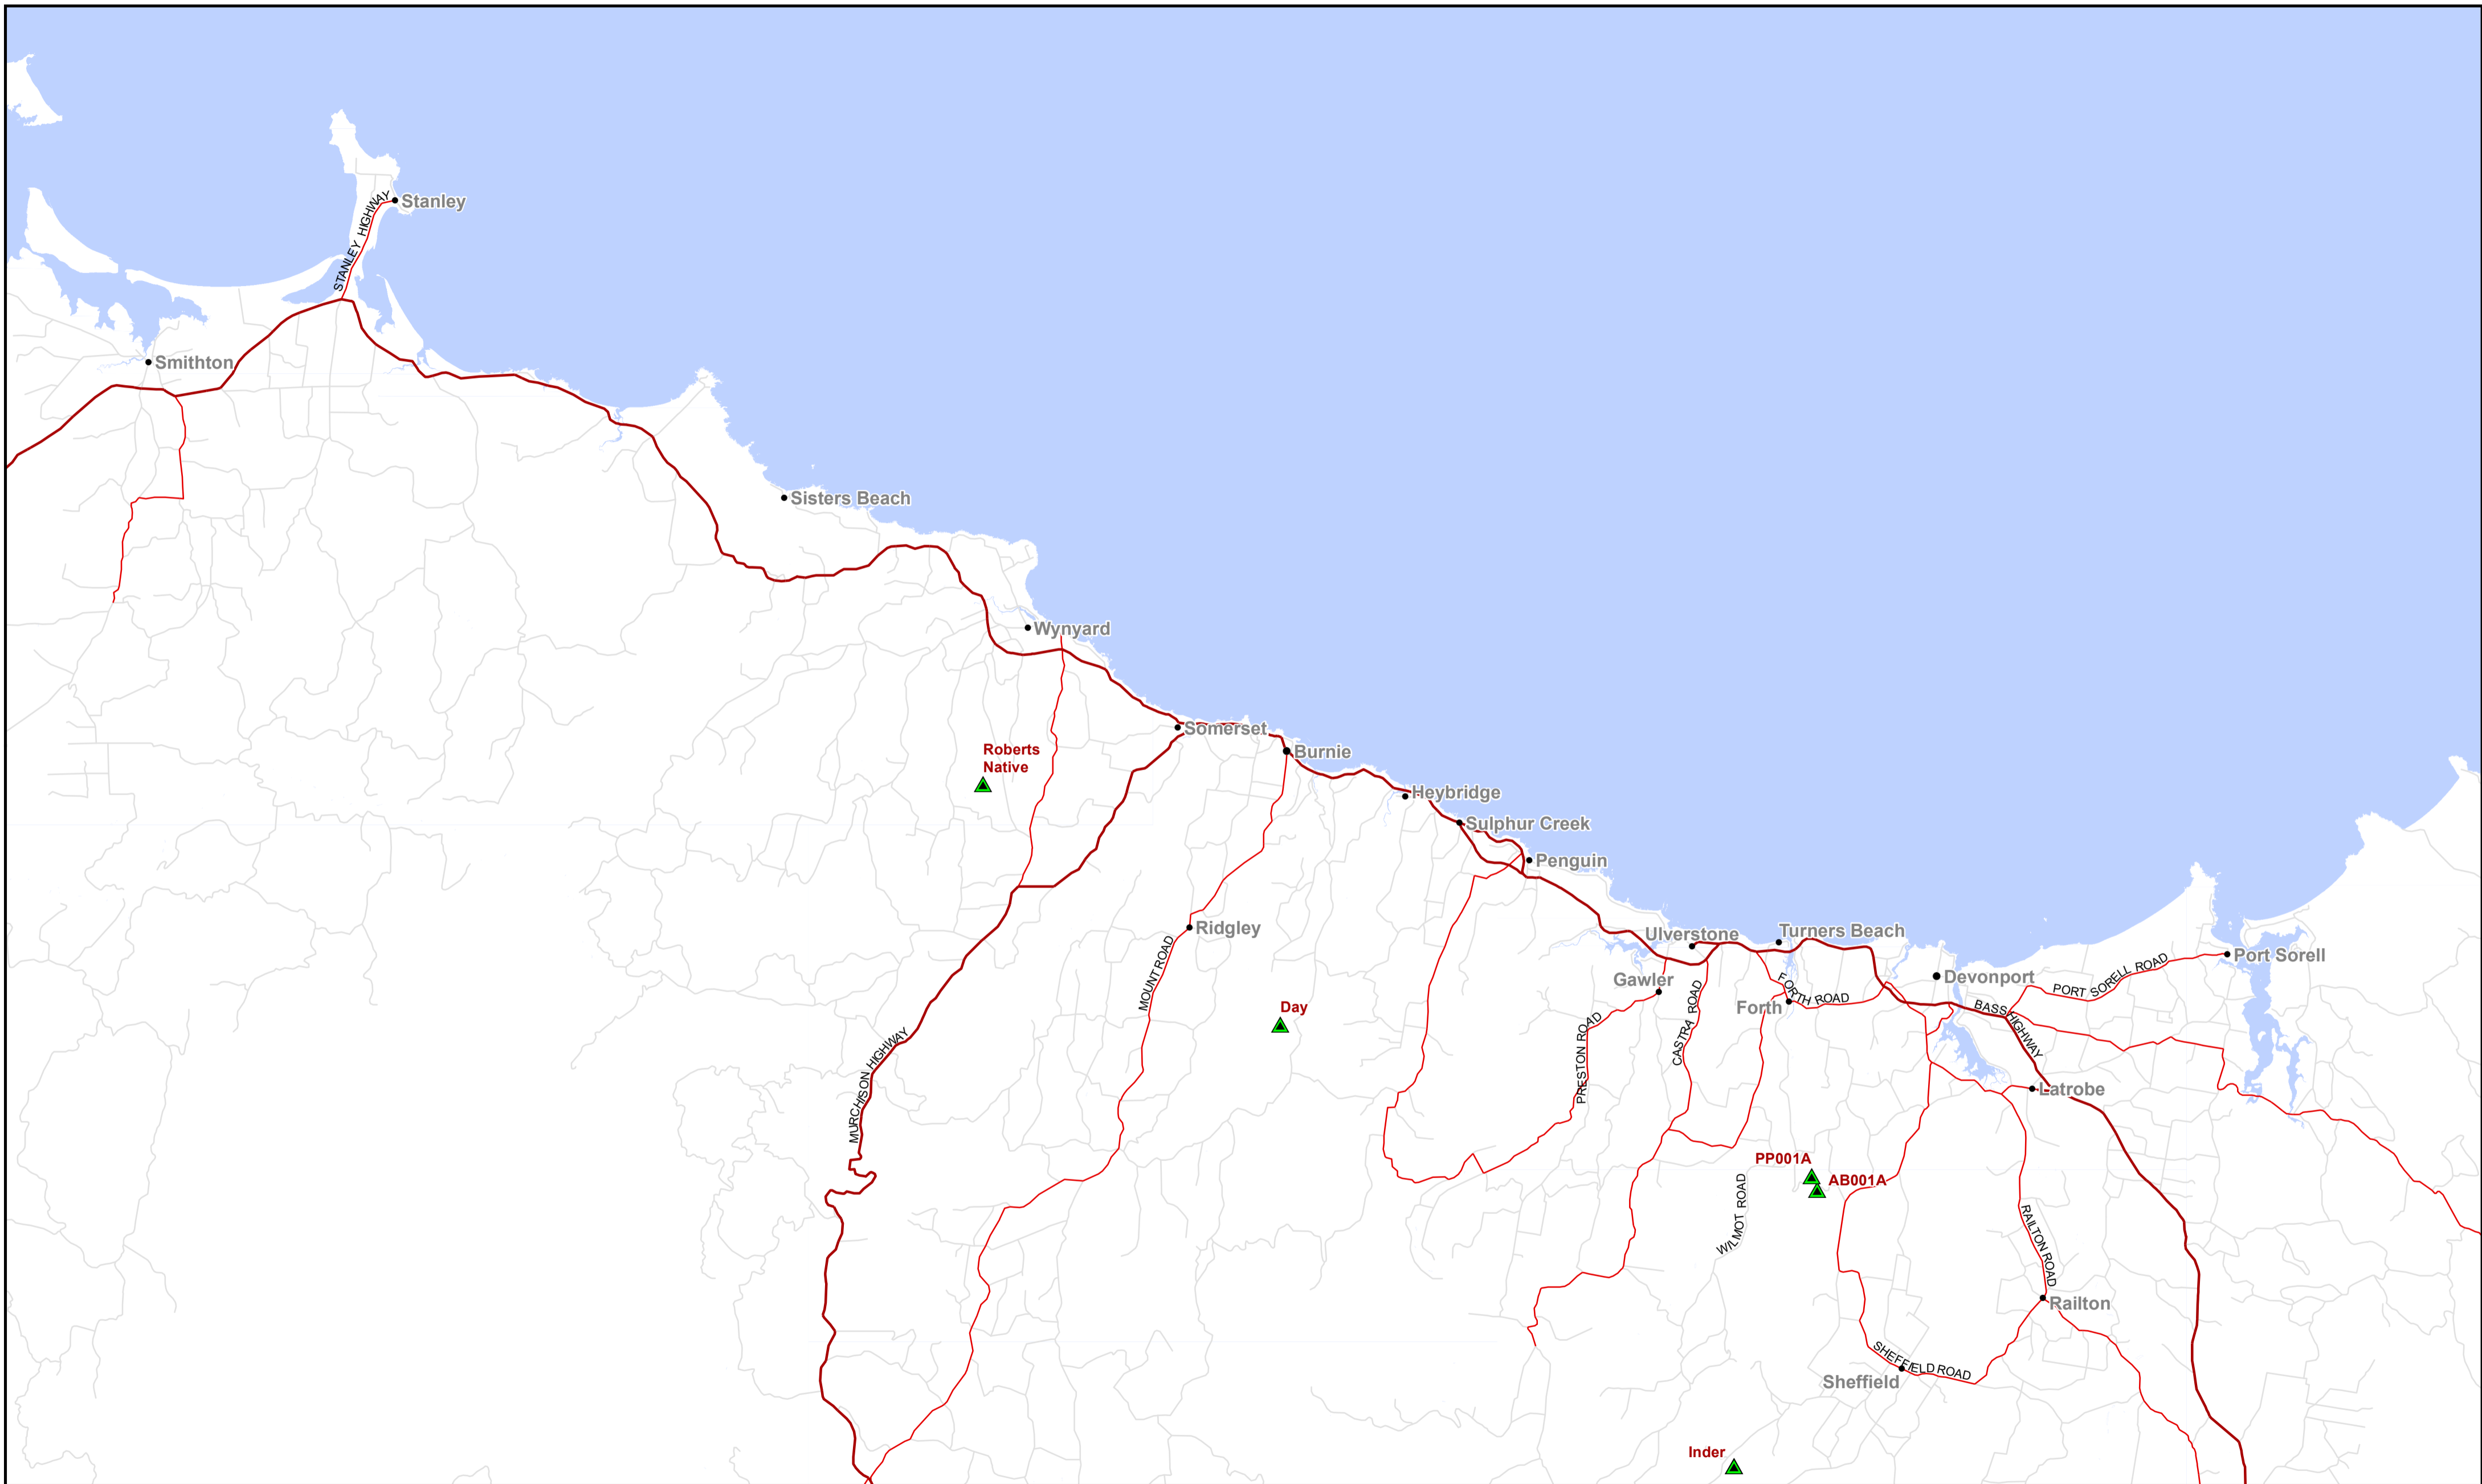

AKS Forest Solutions - DFA Location Map 2021

Tasmania Central Coast Region

- ▲ Coupes 2021
- Capital
- City
- Town/Other
- Major Road
- Secondary Road
- Minor Road

Map Projection: Map Grid of Australia, Zone 55