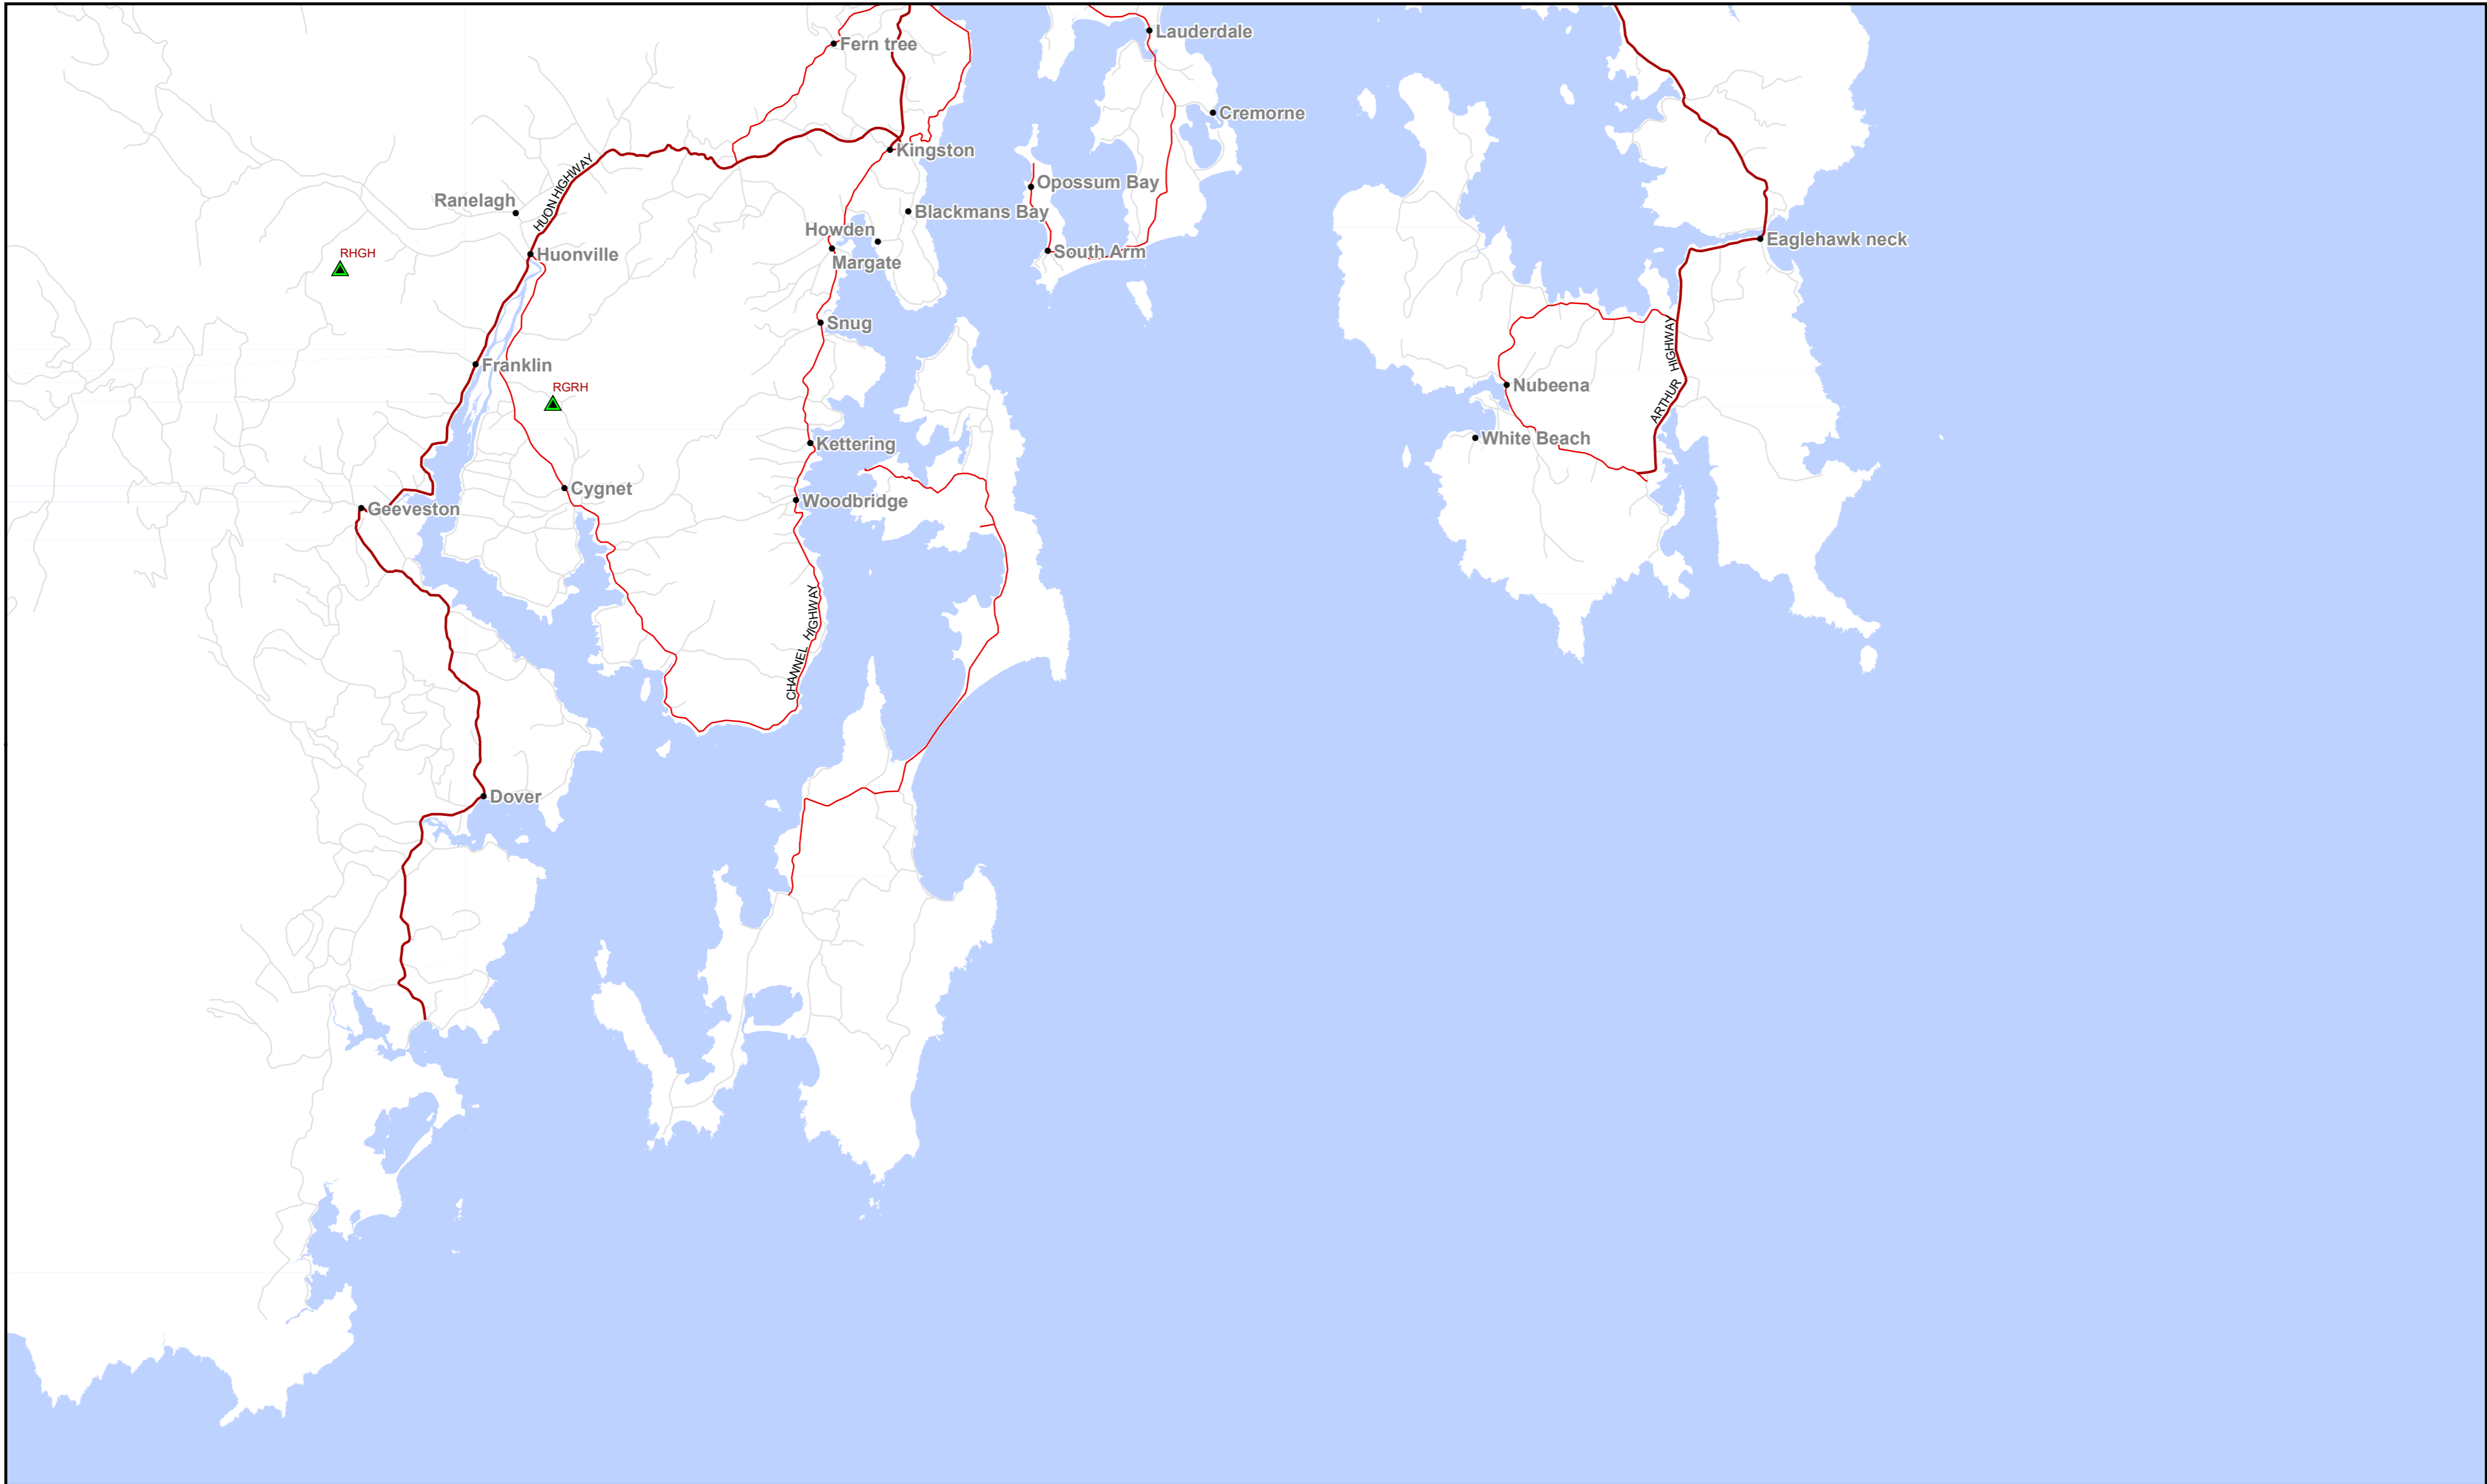

AKS Forest Solutions - DFA Location Map 2020

Tasmania
Tasman Region

- ▲ Coupes 2020
- Capital
- City
- Town/Other
- Major Road
- Secondary Road
- Minor Road

Map Projection: Map Grid of Australia, Zone 55