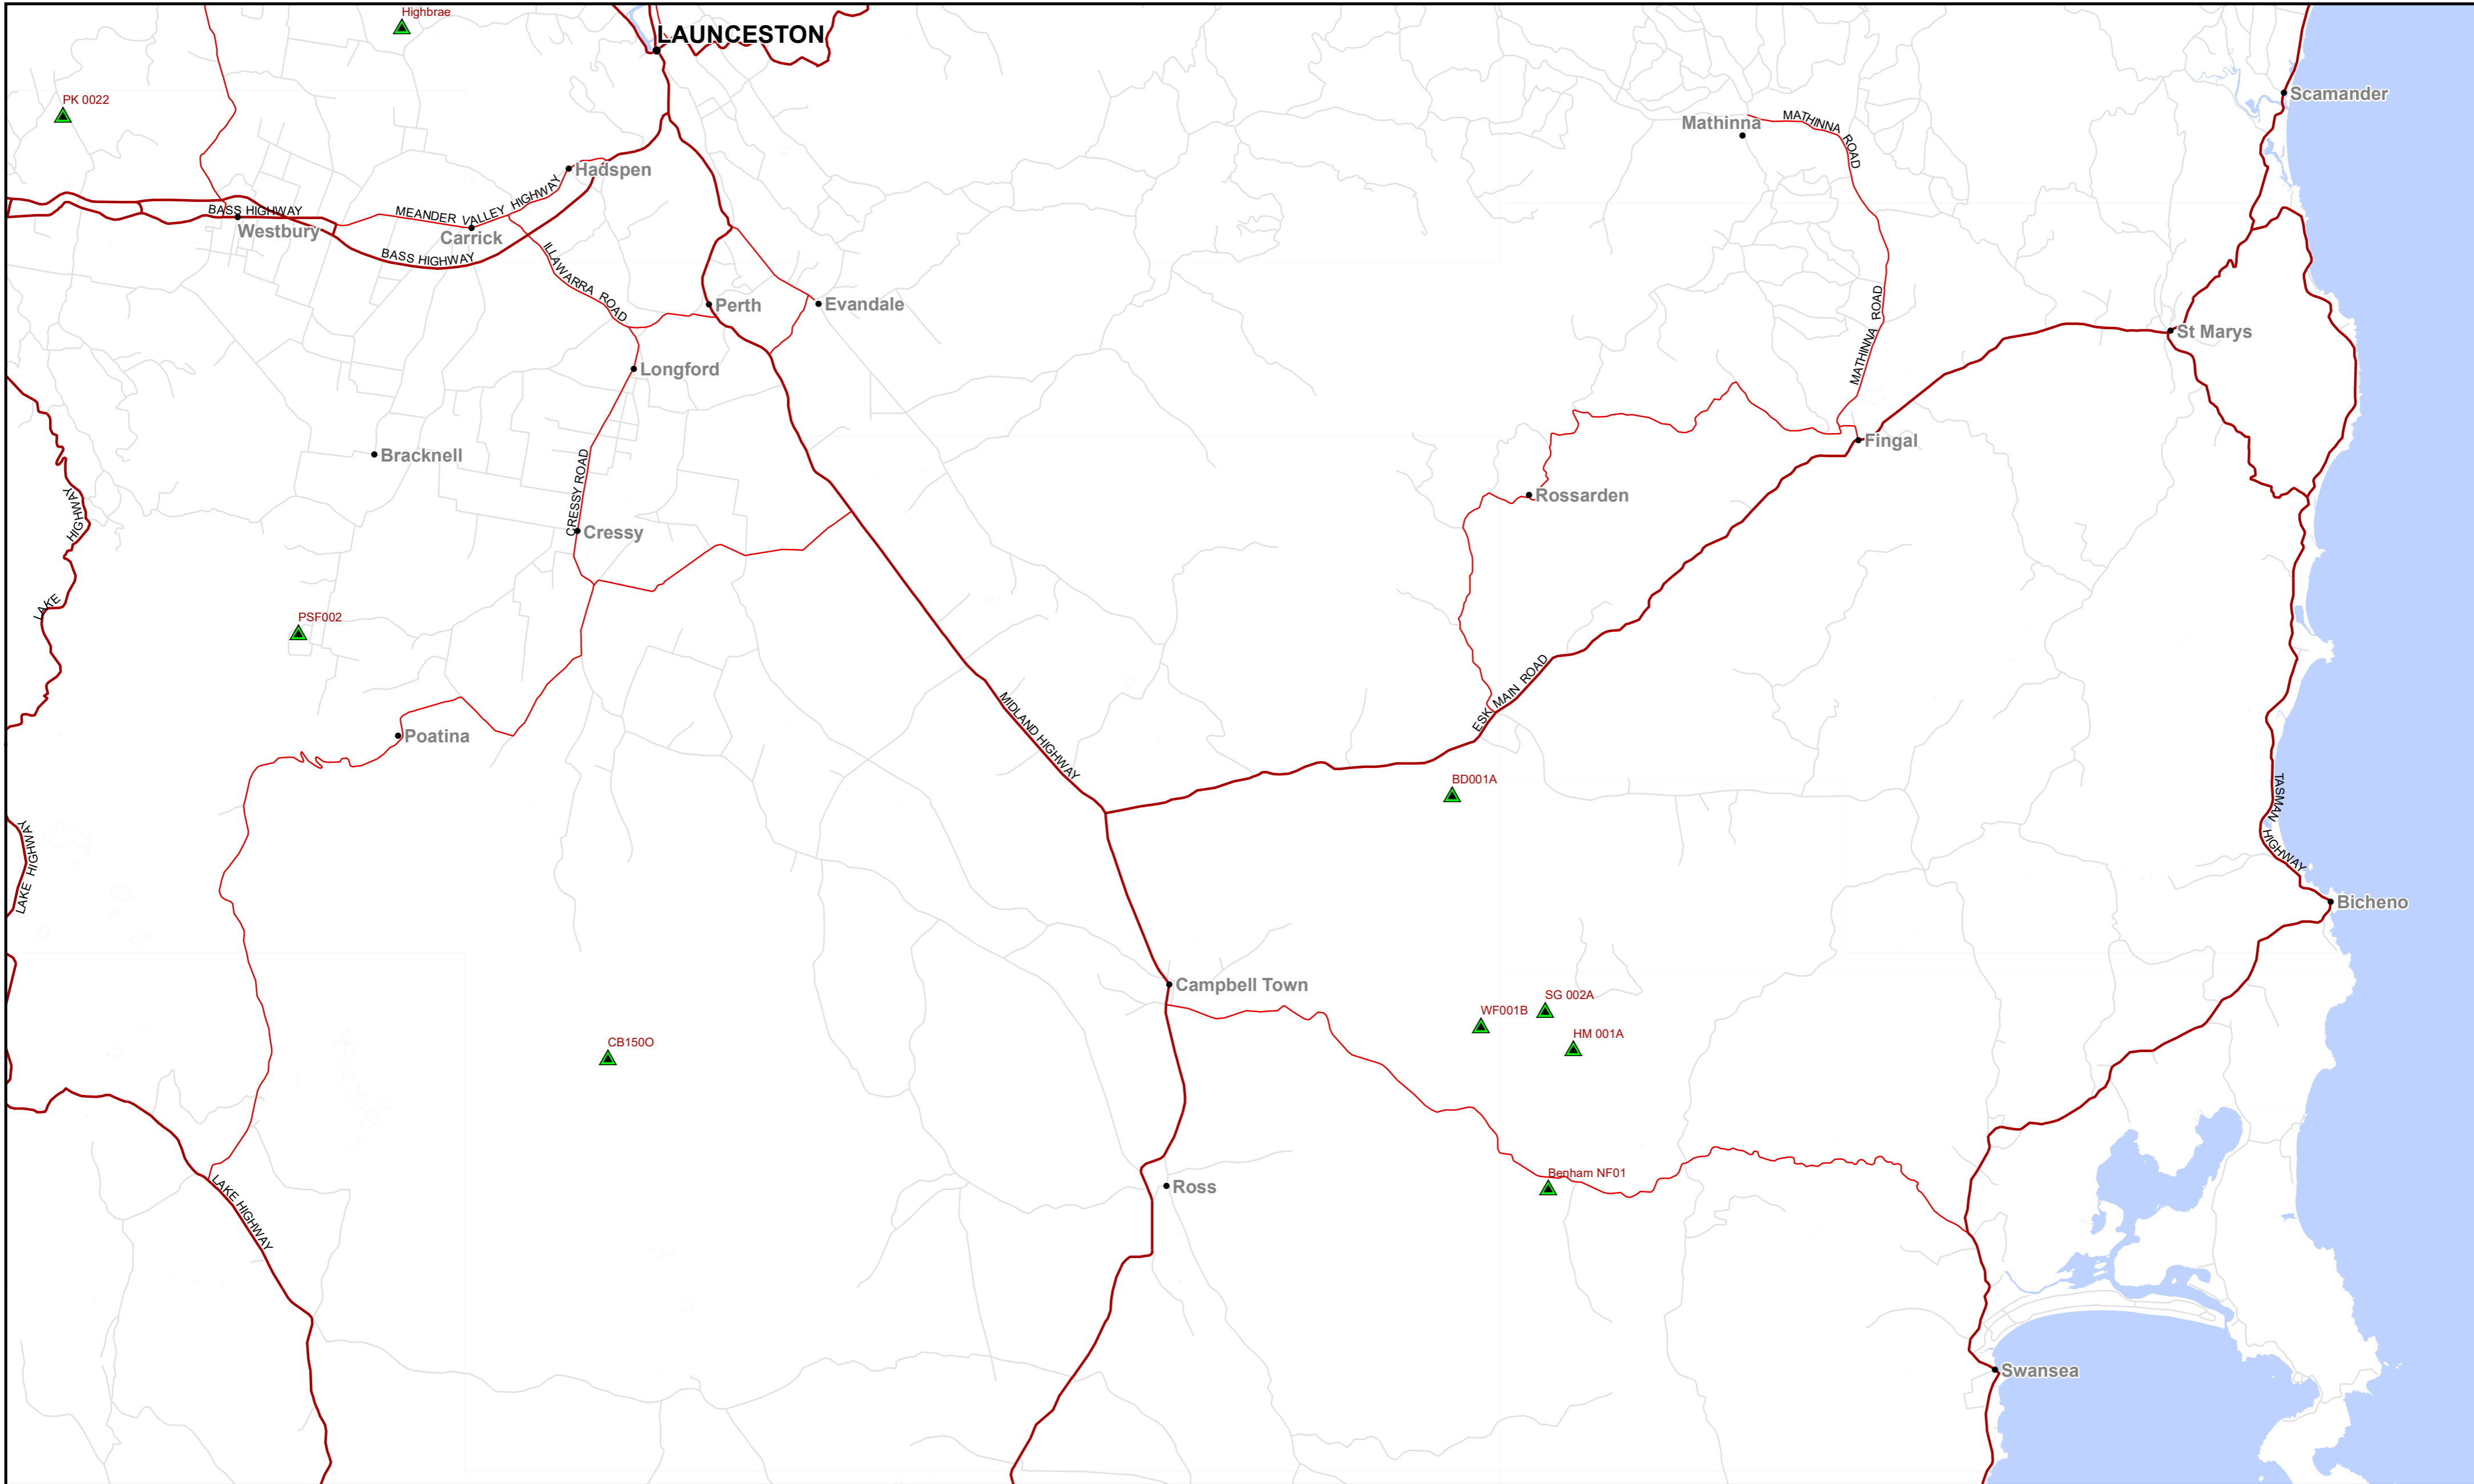

AKS Forest Solutions - DFA Location Map 2020

Tasmania
Northern Midlands Region

- ▲ Coupes 2020
- Capital
- City
- Town/Other
- Major Road
- Secondary Road
- Minor Road

Map Projection: Map Grid of Australia, Zone 55