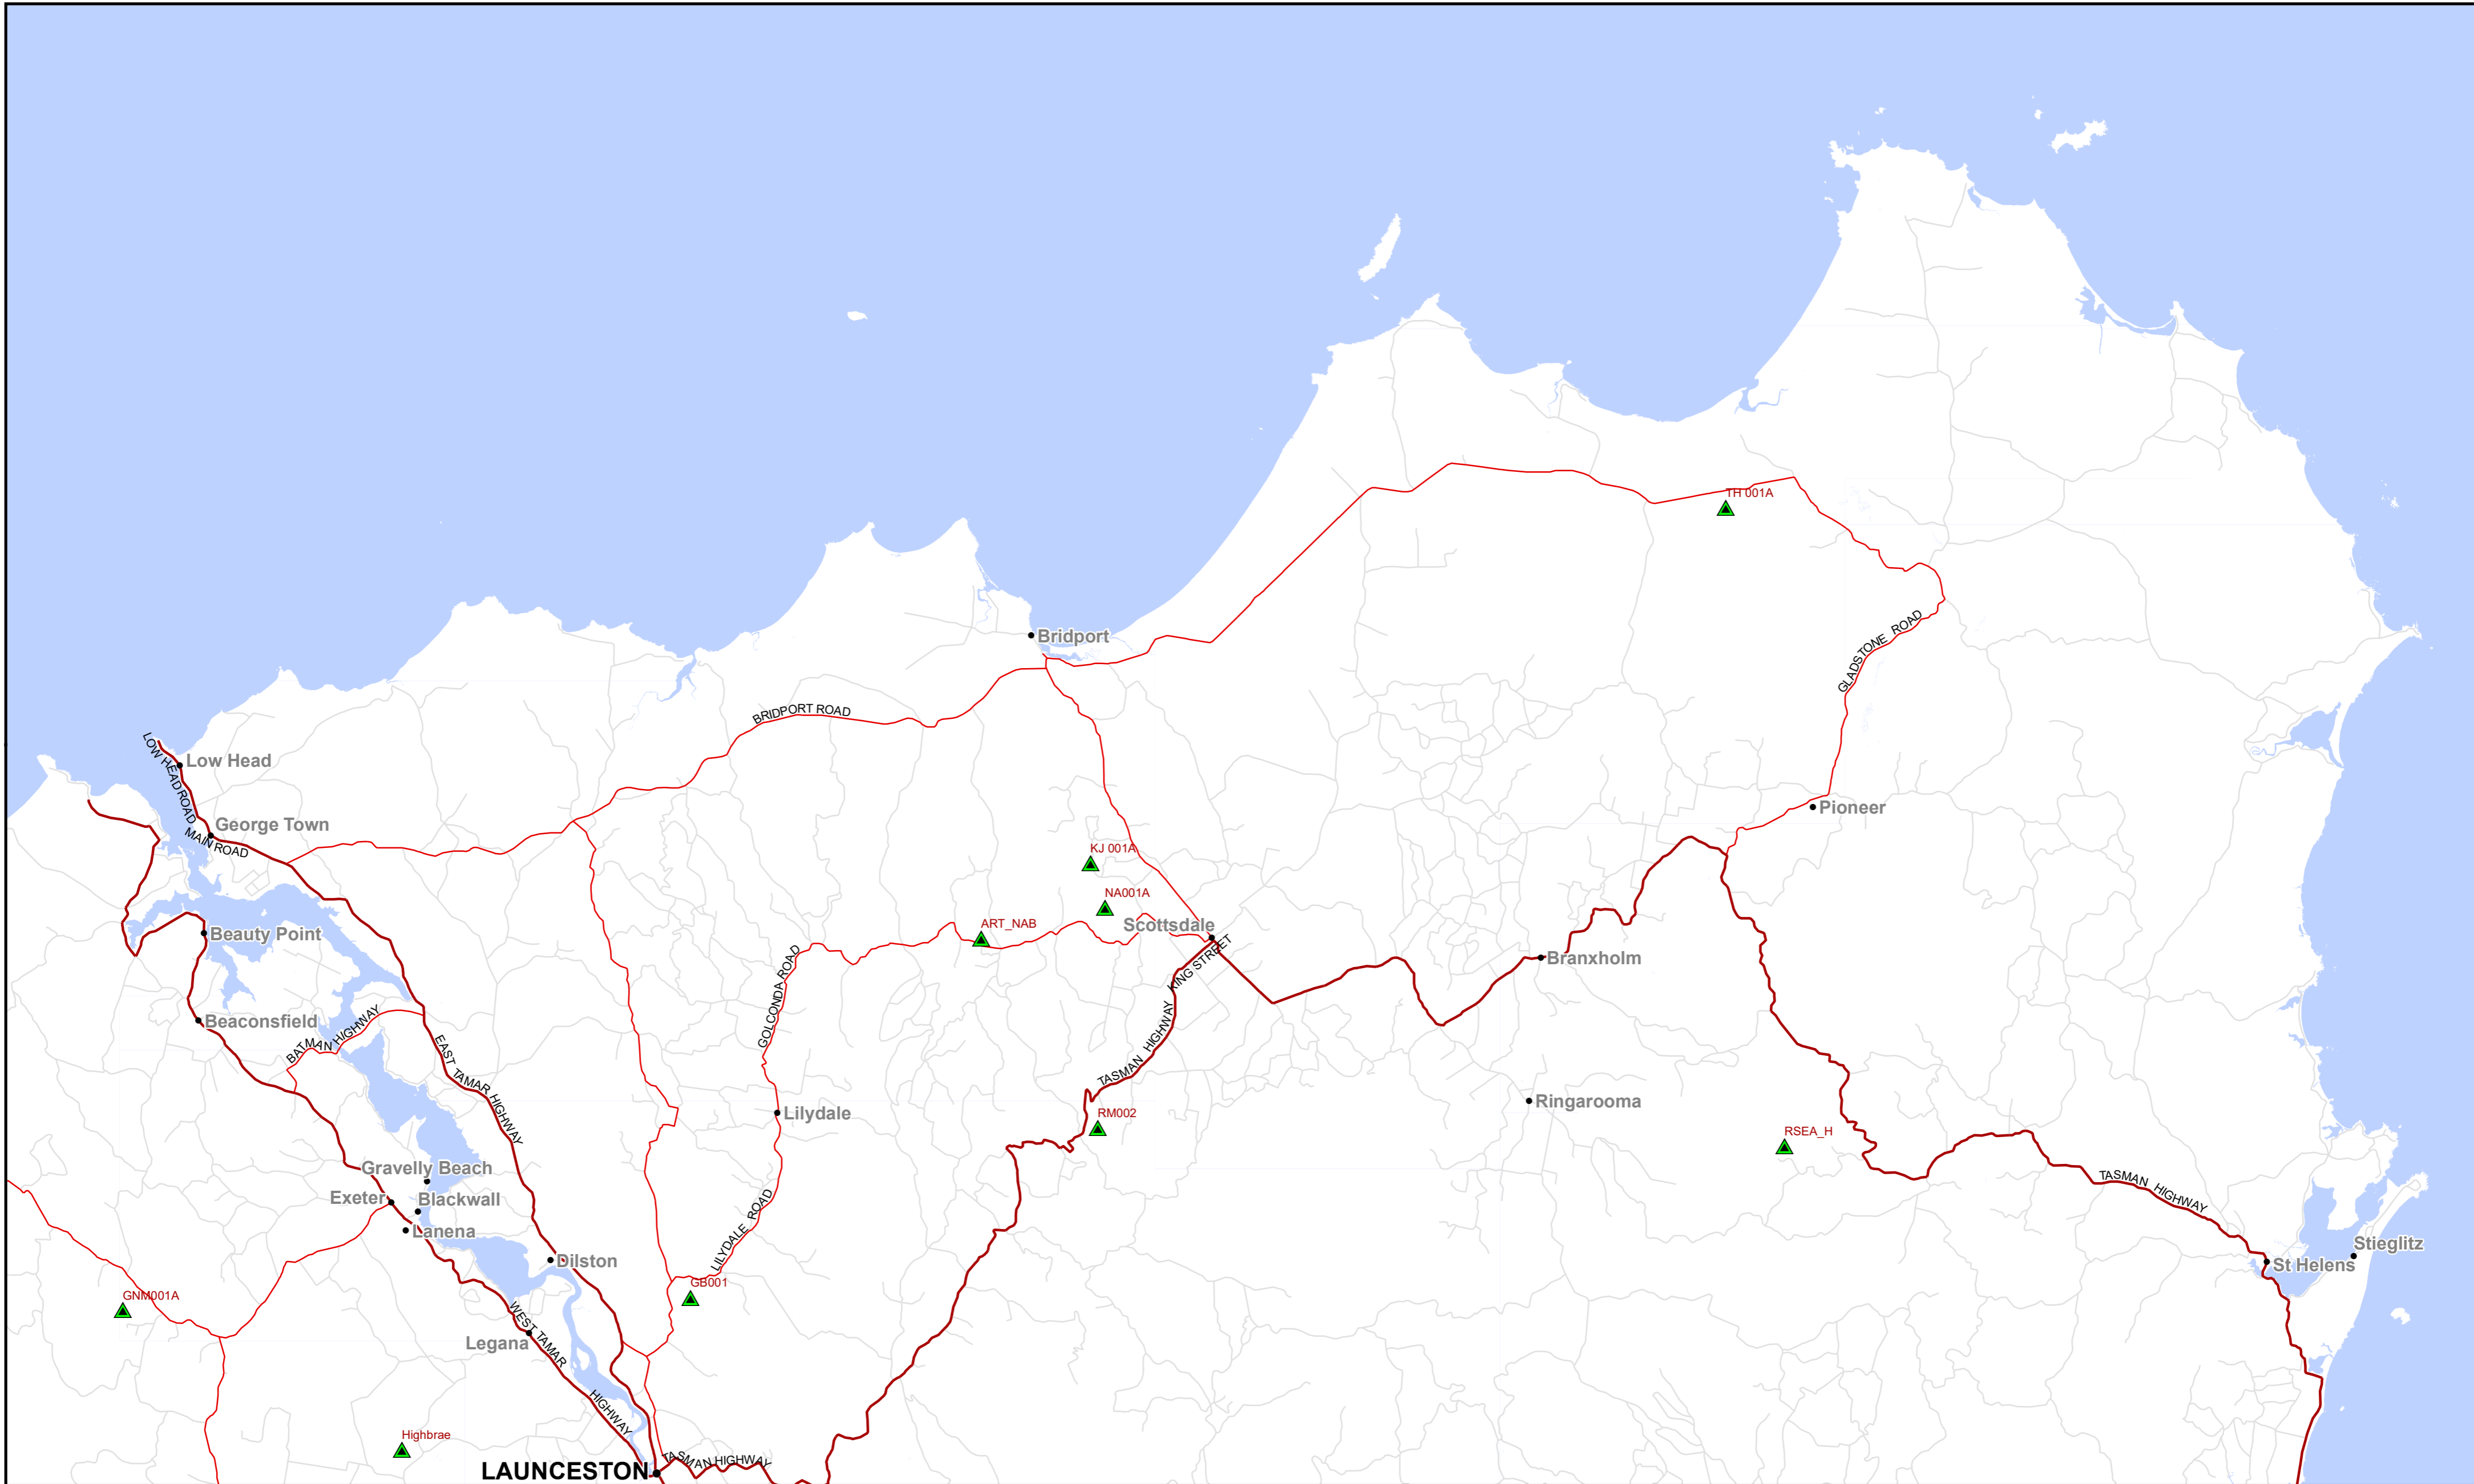

AKS Forest Solutions - DFA Location Map 2020

Tasmania North East Region

- ▲ Coupes 2020
- Capital
- City
- Town/Other
- Major Road
- Secondary Road
- Minor Road

Map Projection: Map Grid of Australia, Zone 55