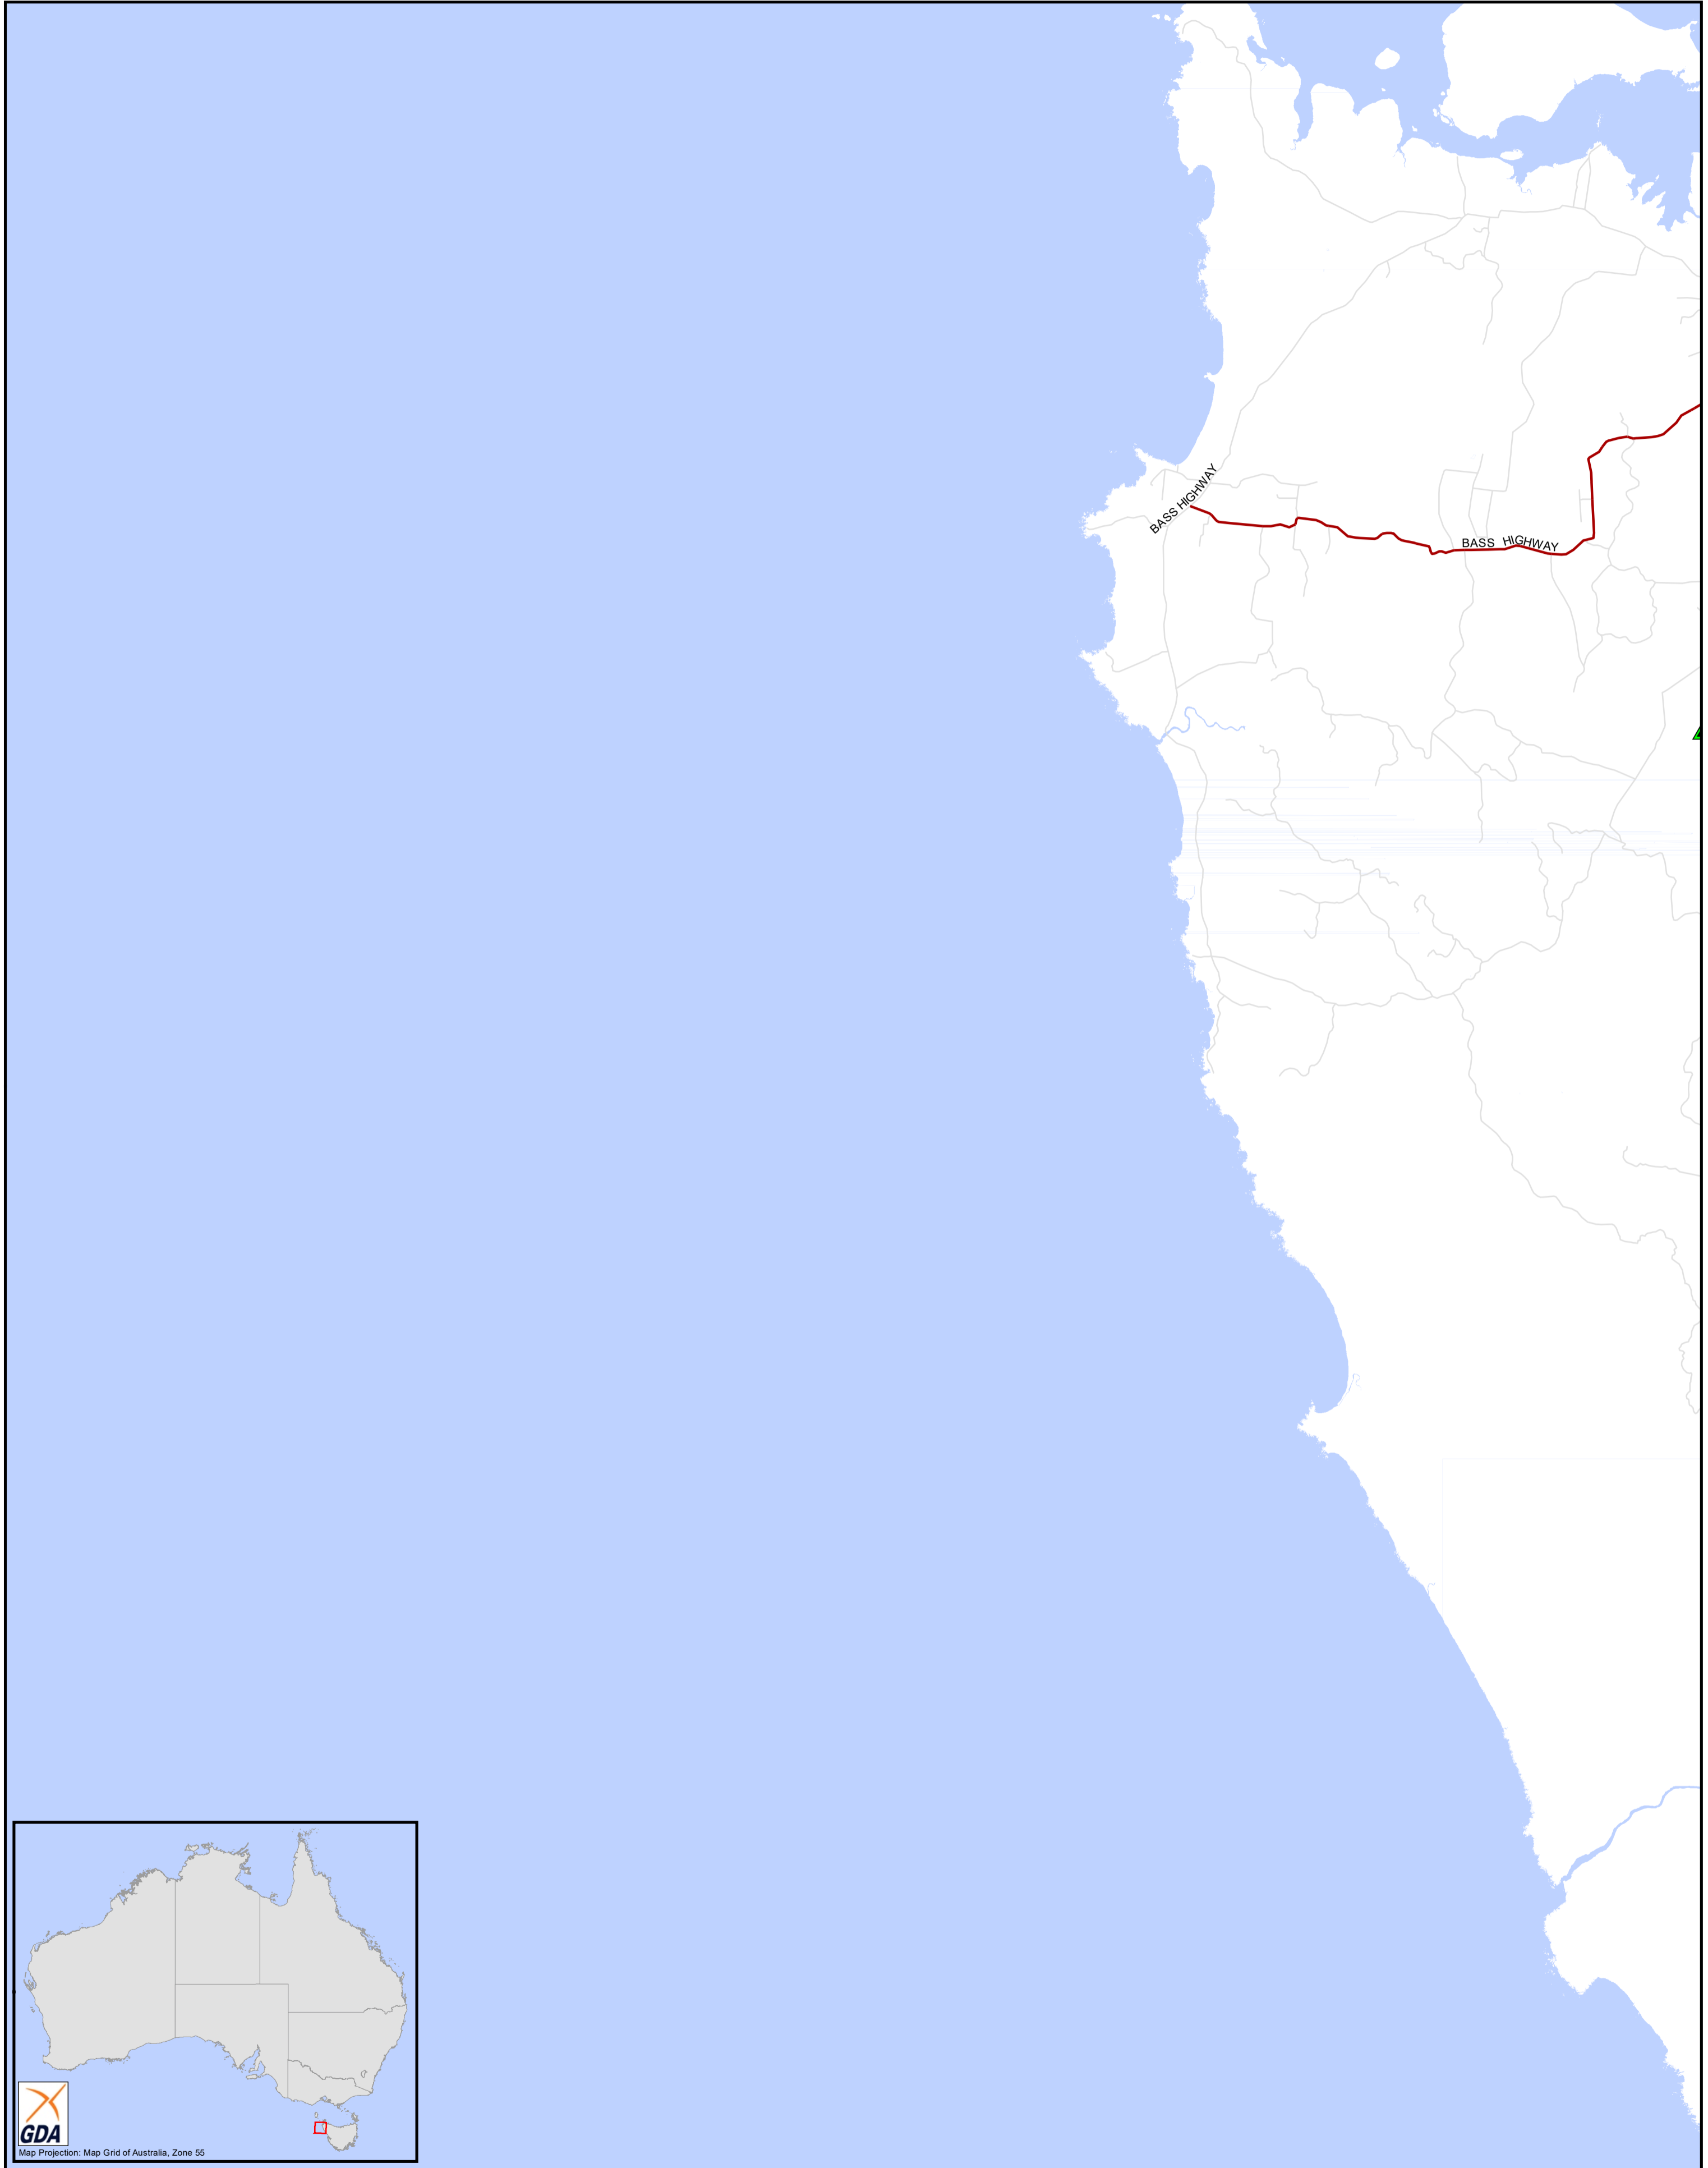

# AKS Forest Solutions - DFA Location Map 2020

- ▲ 2020 Coupe
- Capital
- City
- Town/Other
- Major Road
- Secondary Road
- Minor Road

**Tasmania**  
**Circular Head Region**