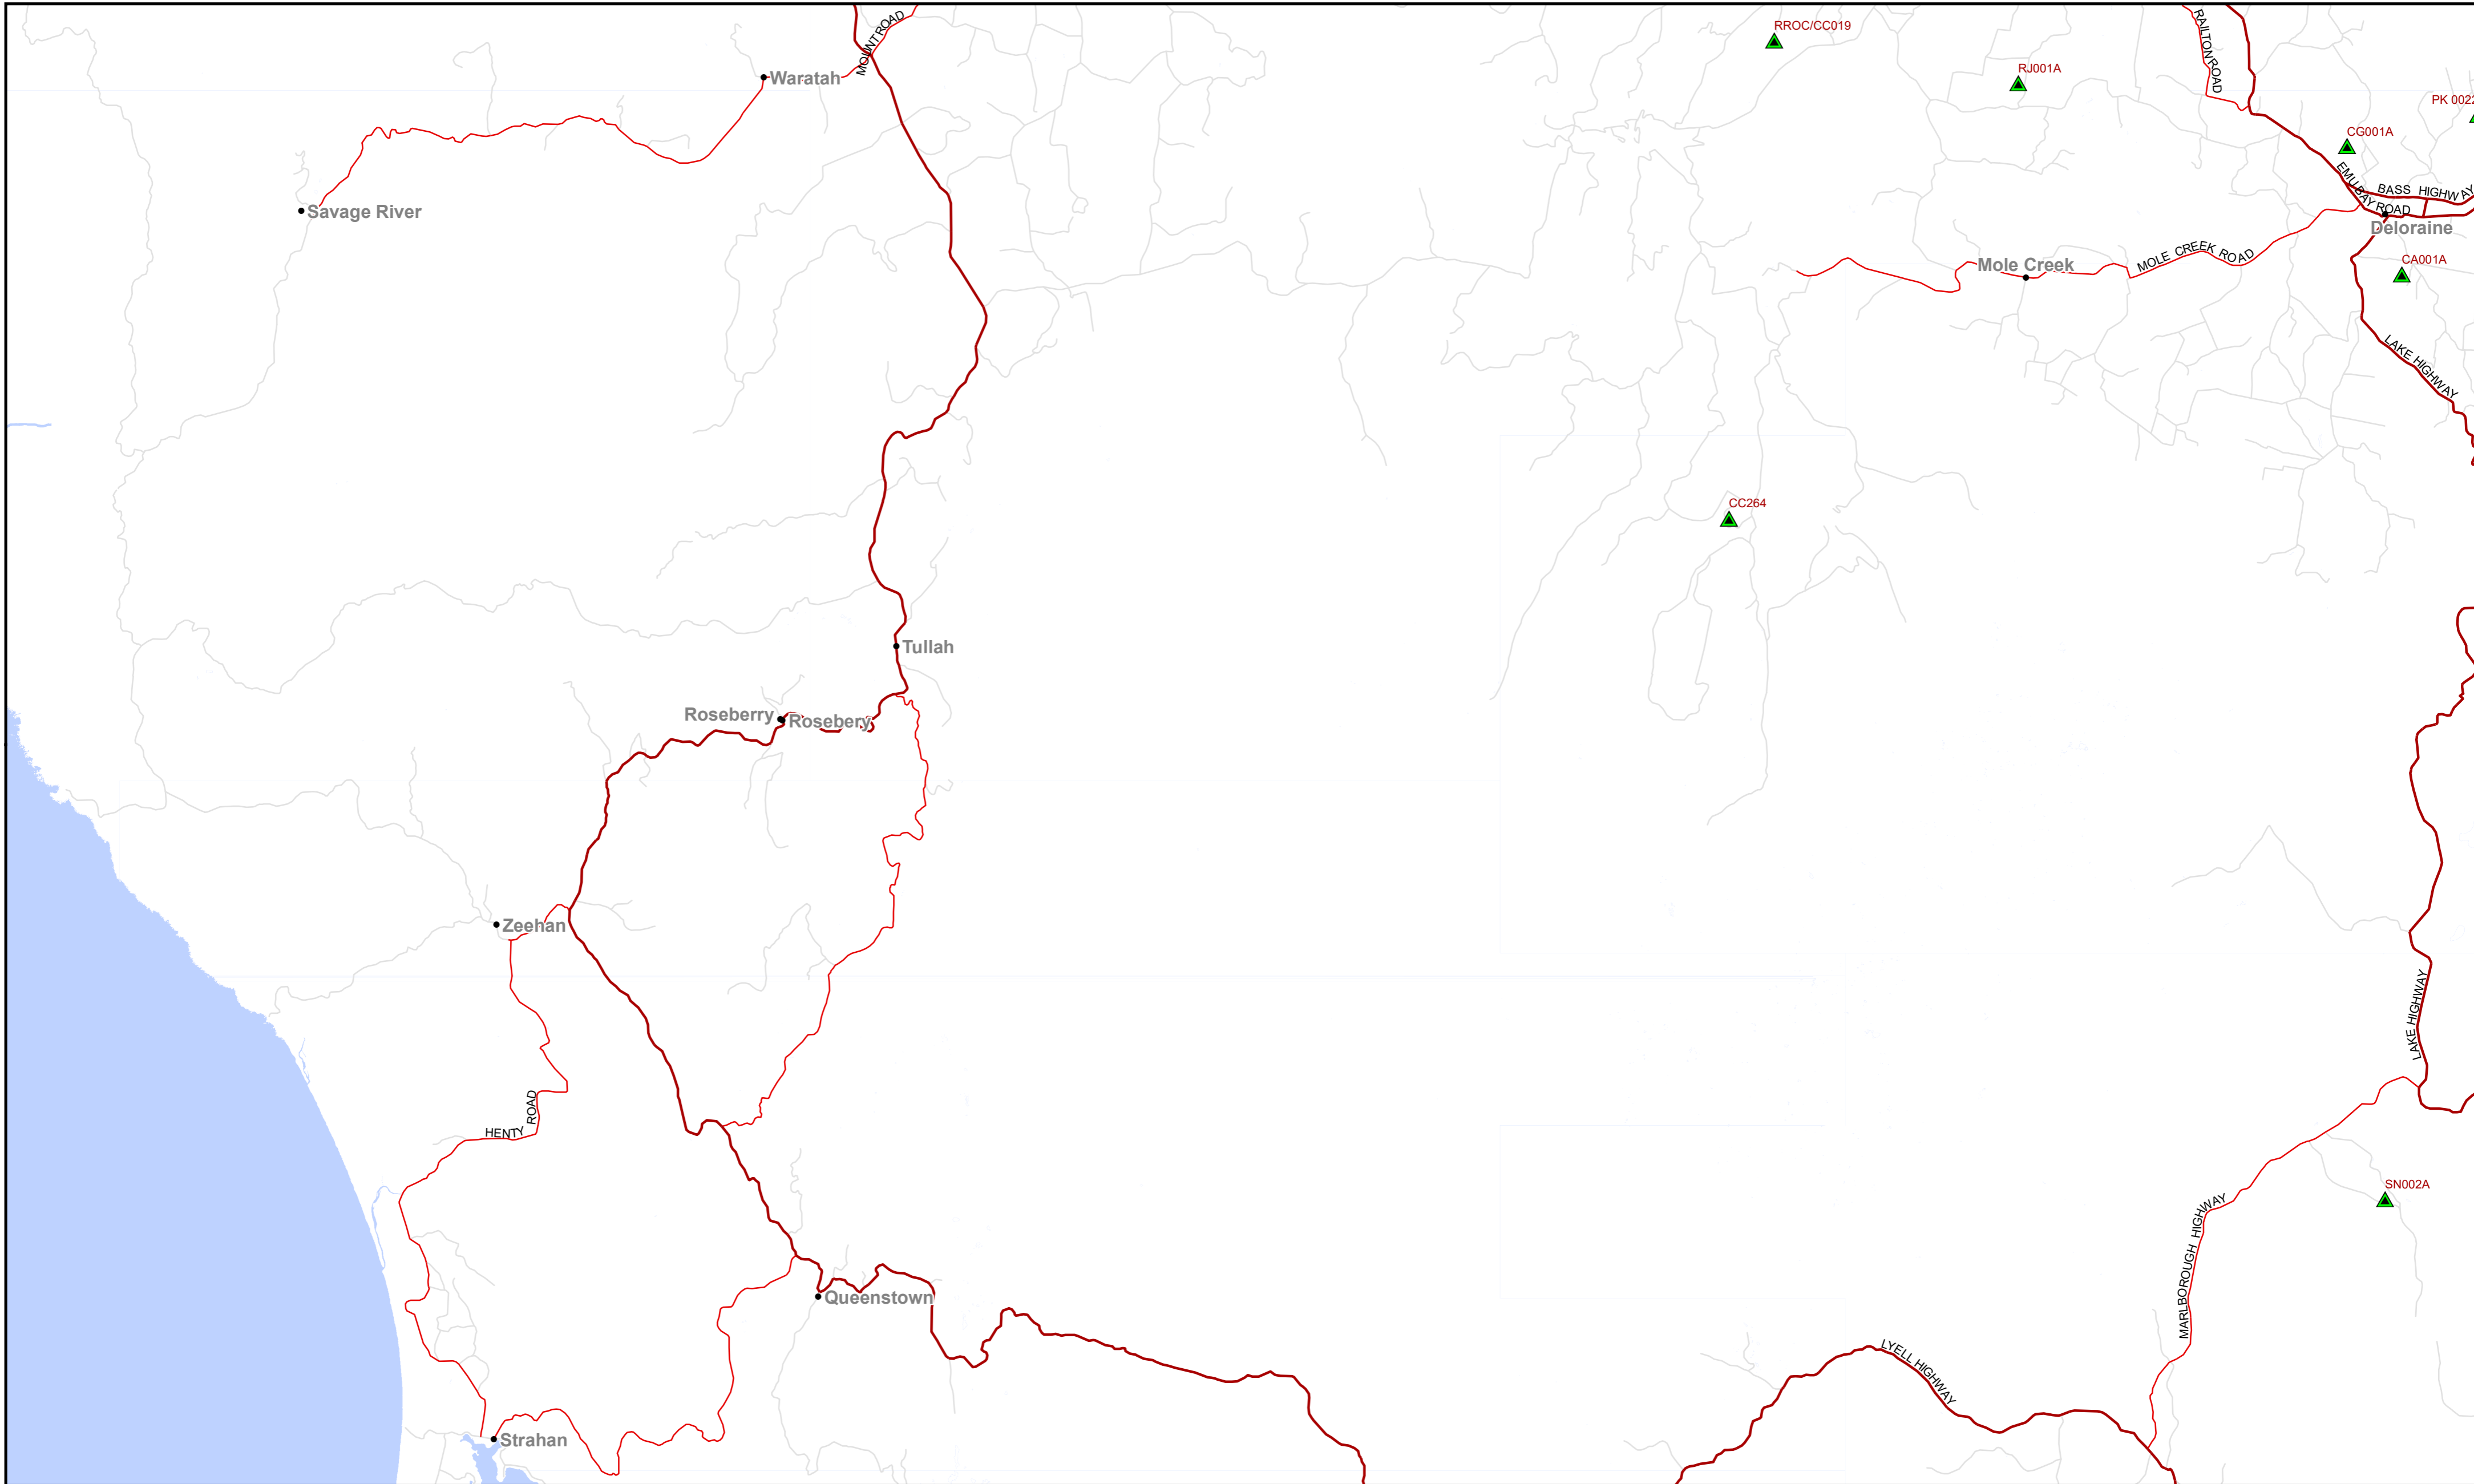

# AKS Forest Solutions - DFA Location Map 2020

**Tasmania**  
**Central West Region**

- |  |             |  |                |
|--|-------------|--|----------------|
|  | Coupes 2020 |  | Major Road     |
|  | Capital     |  | Secondary Road |
|  | City        |  | Minor Road     |
|  | Town/Other  |  |                |

Map Projection: Map Grid of Australia, Zone 55