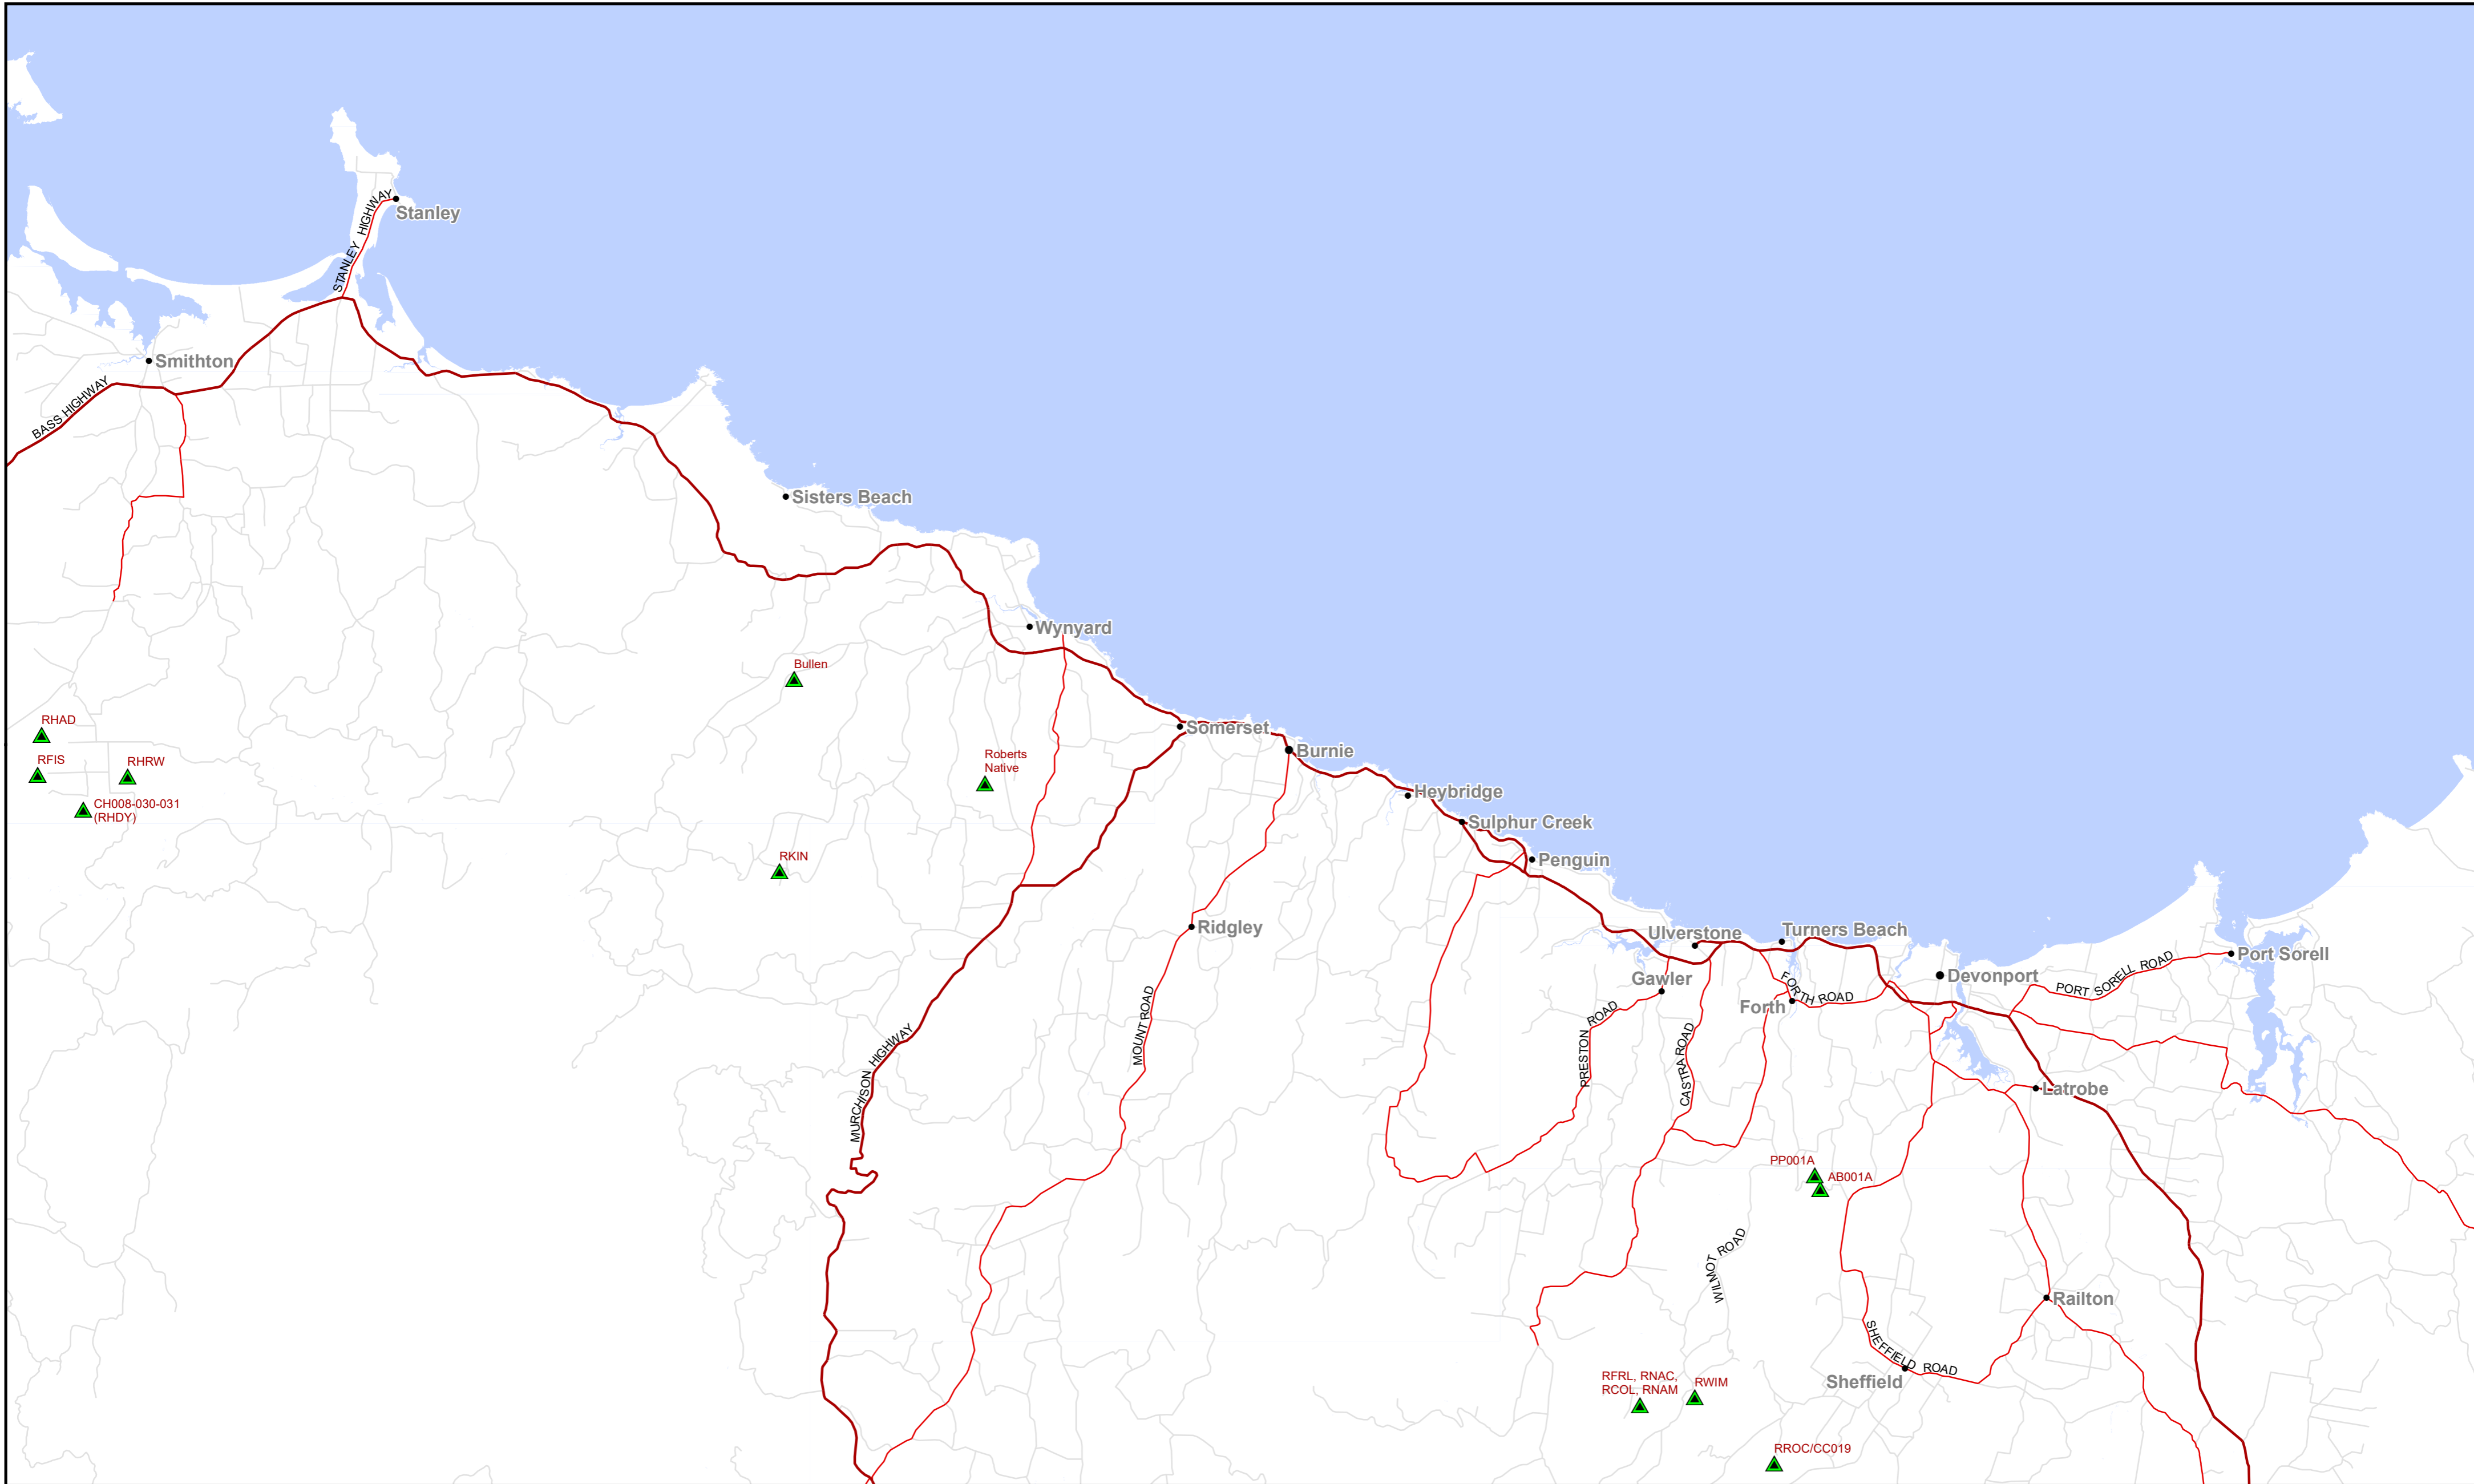

AKS Forest Solutions - DFA Location Map 2020

Tasmania Central Coast Region

- | | |
|-------------|----------------|
| Coupes 2020 | Major Road |
| Capital | Secondary Road |
| City | Minor Road |
| Town/Other | |

Map Projection: Map Grid of Australia, Zone 55