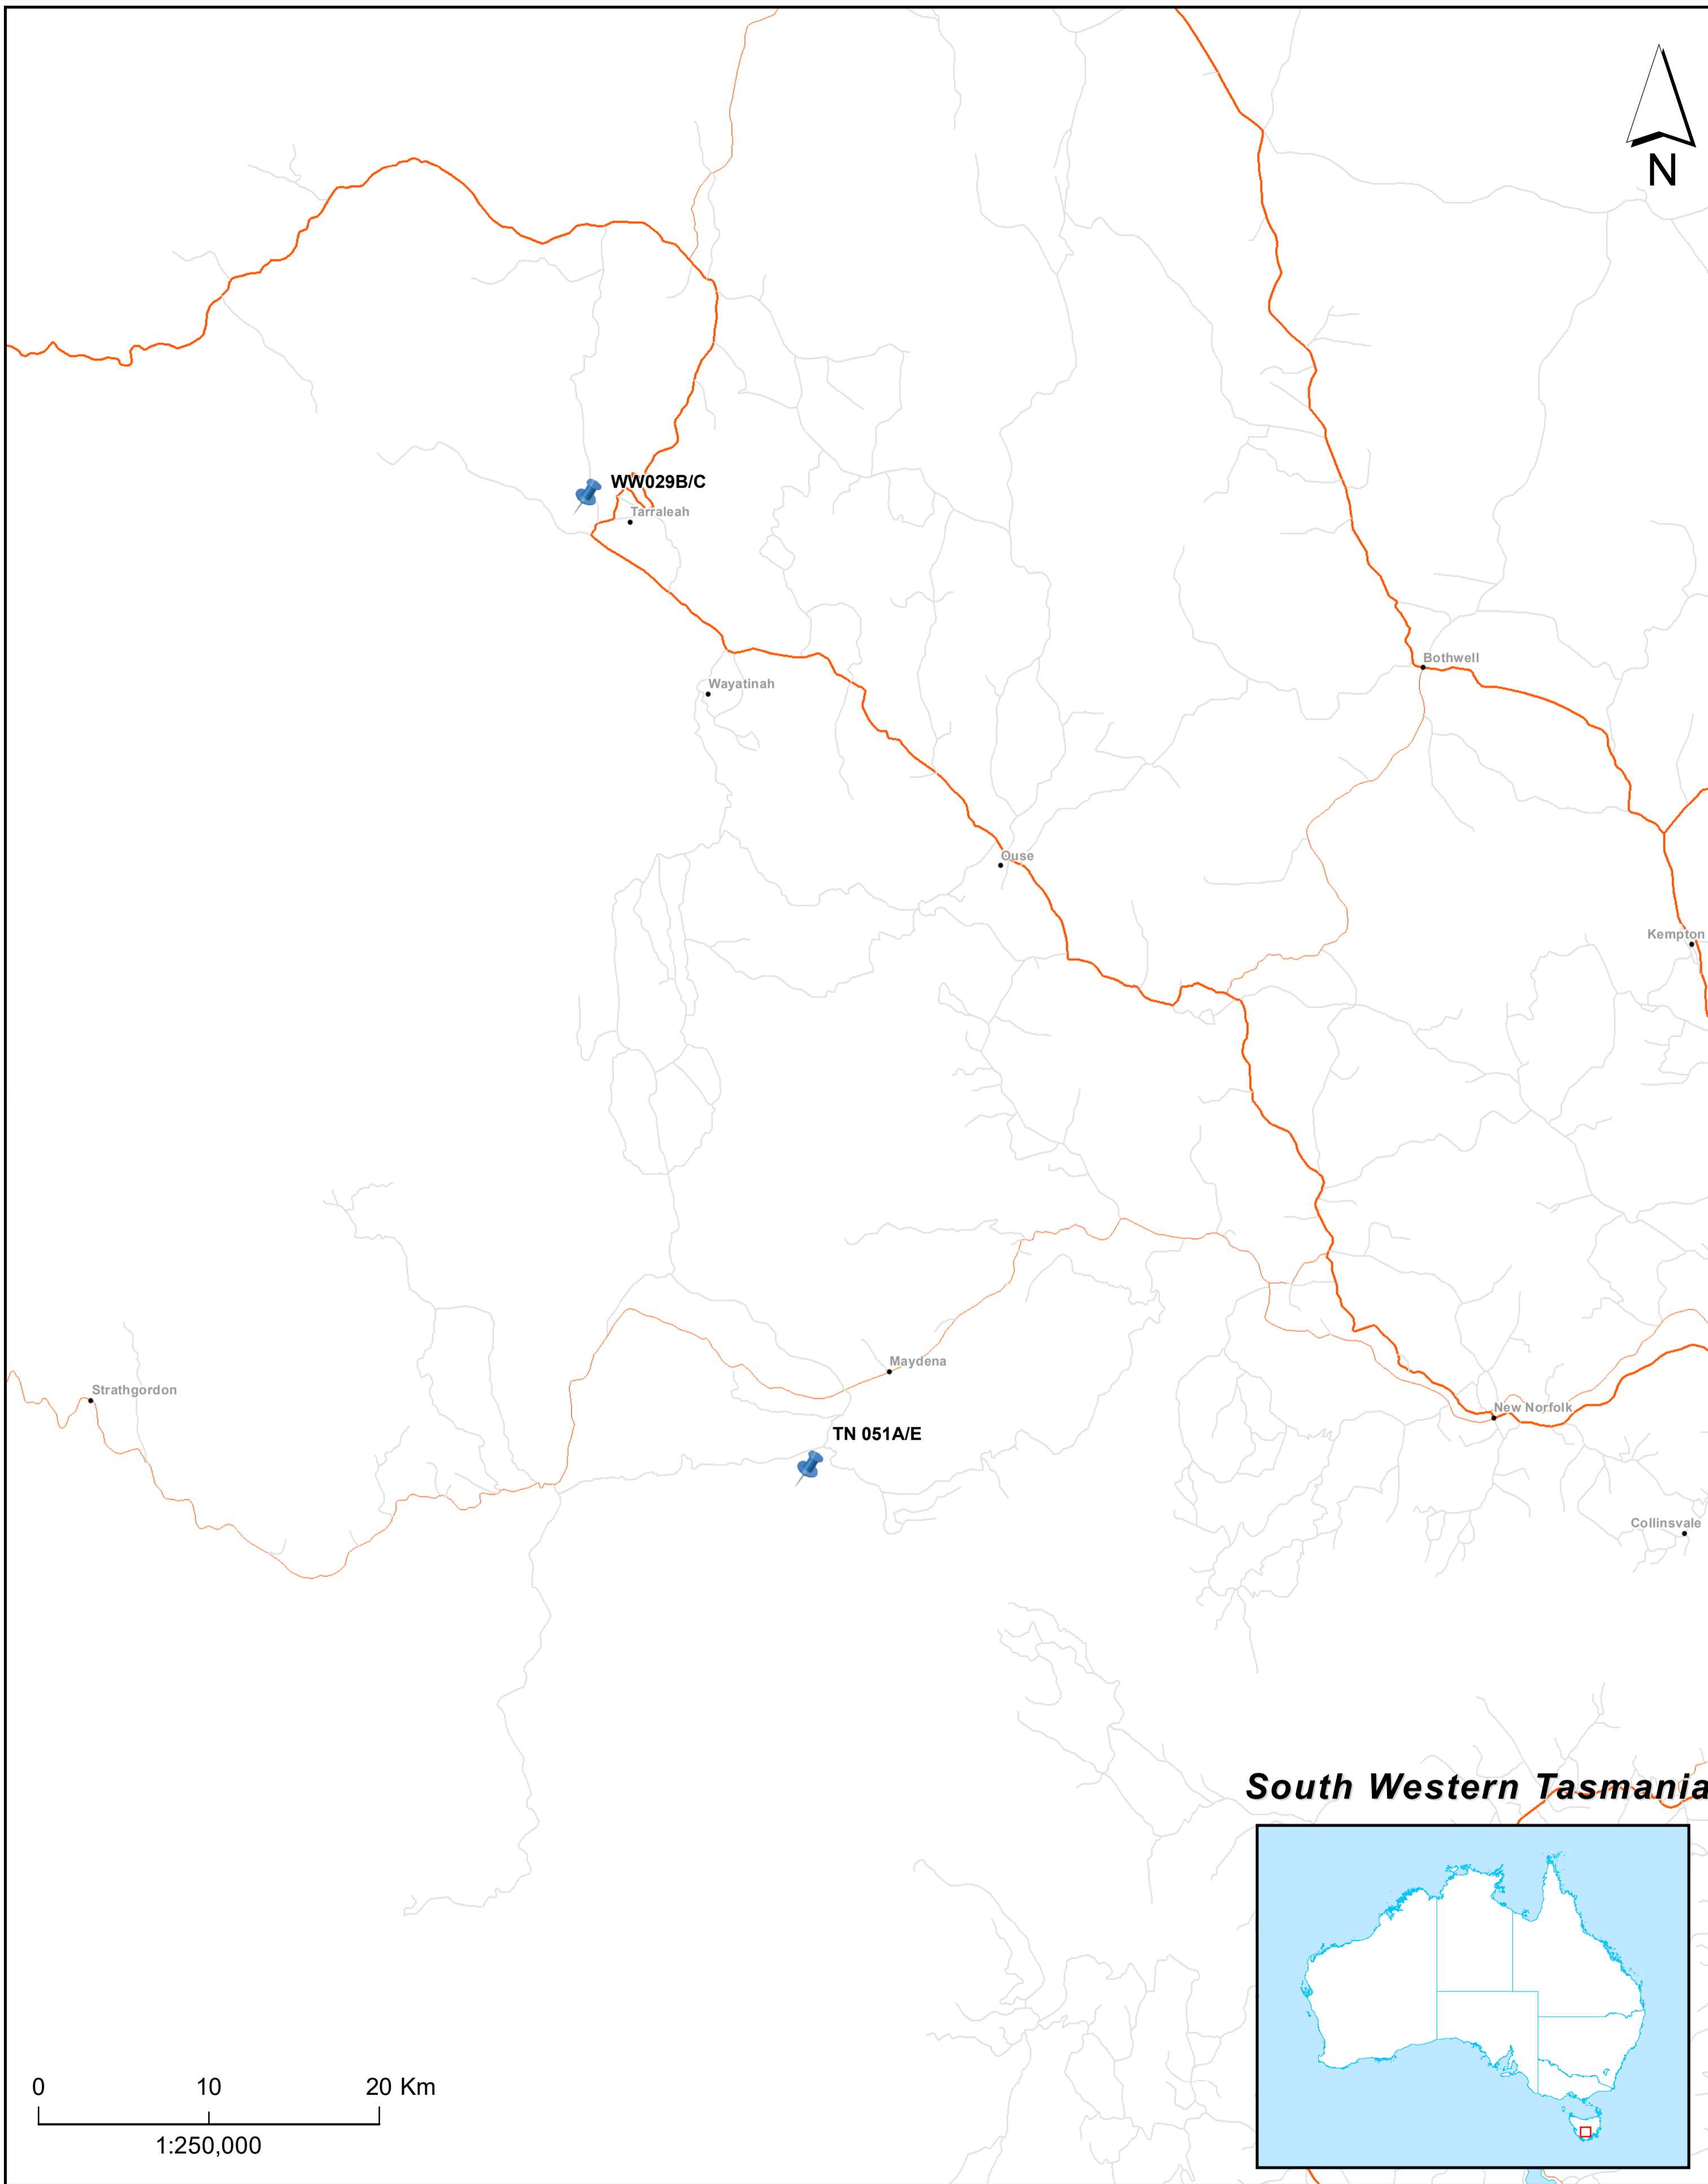

AKS Forest Solutions - Forest Management Units

South Western Tasmania

Map Projection: Map Grid of Australia, Zone 55

TAS Coupes 2018

Population center

Major Road

Secondary Road

Minor Road