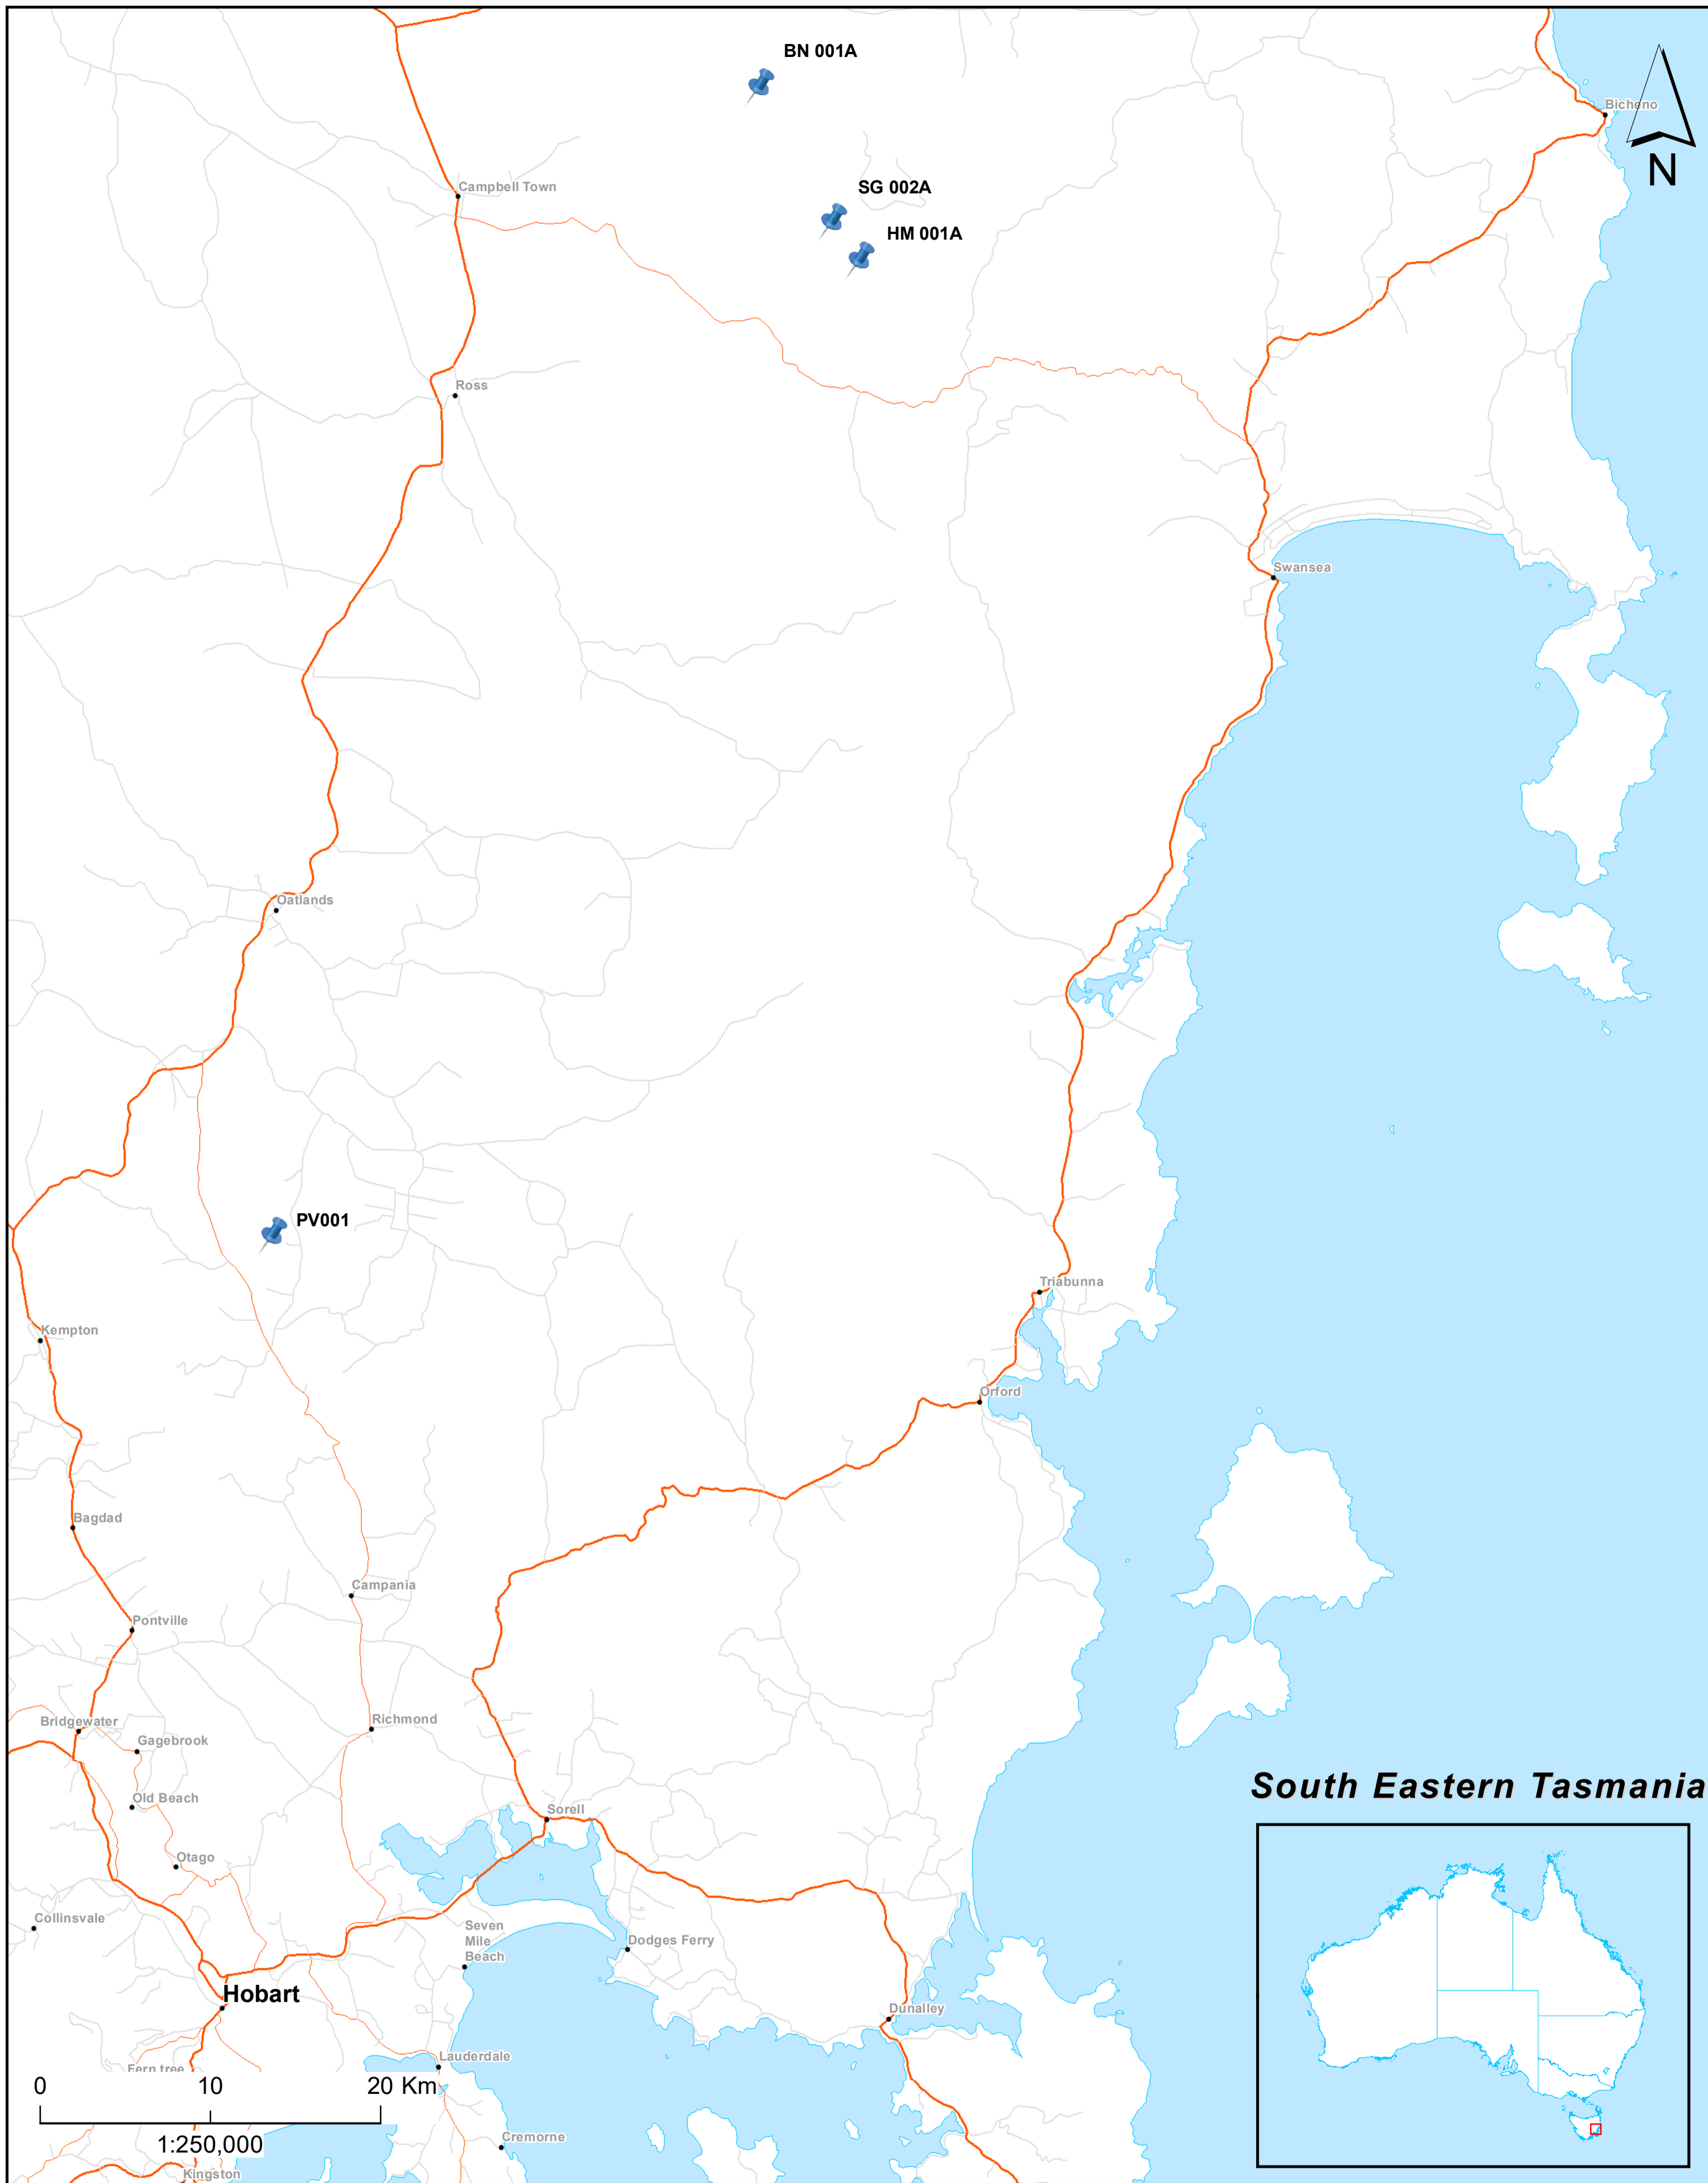

AKS Forest Solutions - Forest Management Units

Map Projection: Map Grid of Australia, Zone 55

TAS Coupes 2018

Population center

Major Road

Secondary Road

Minor Road