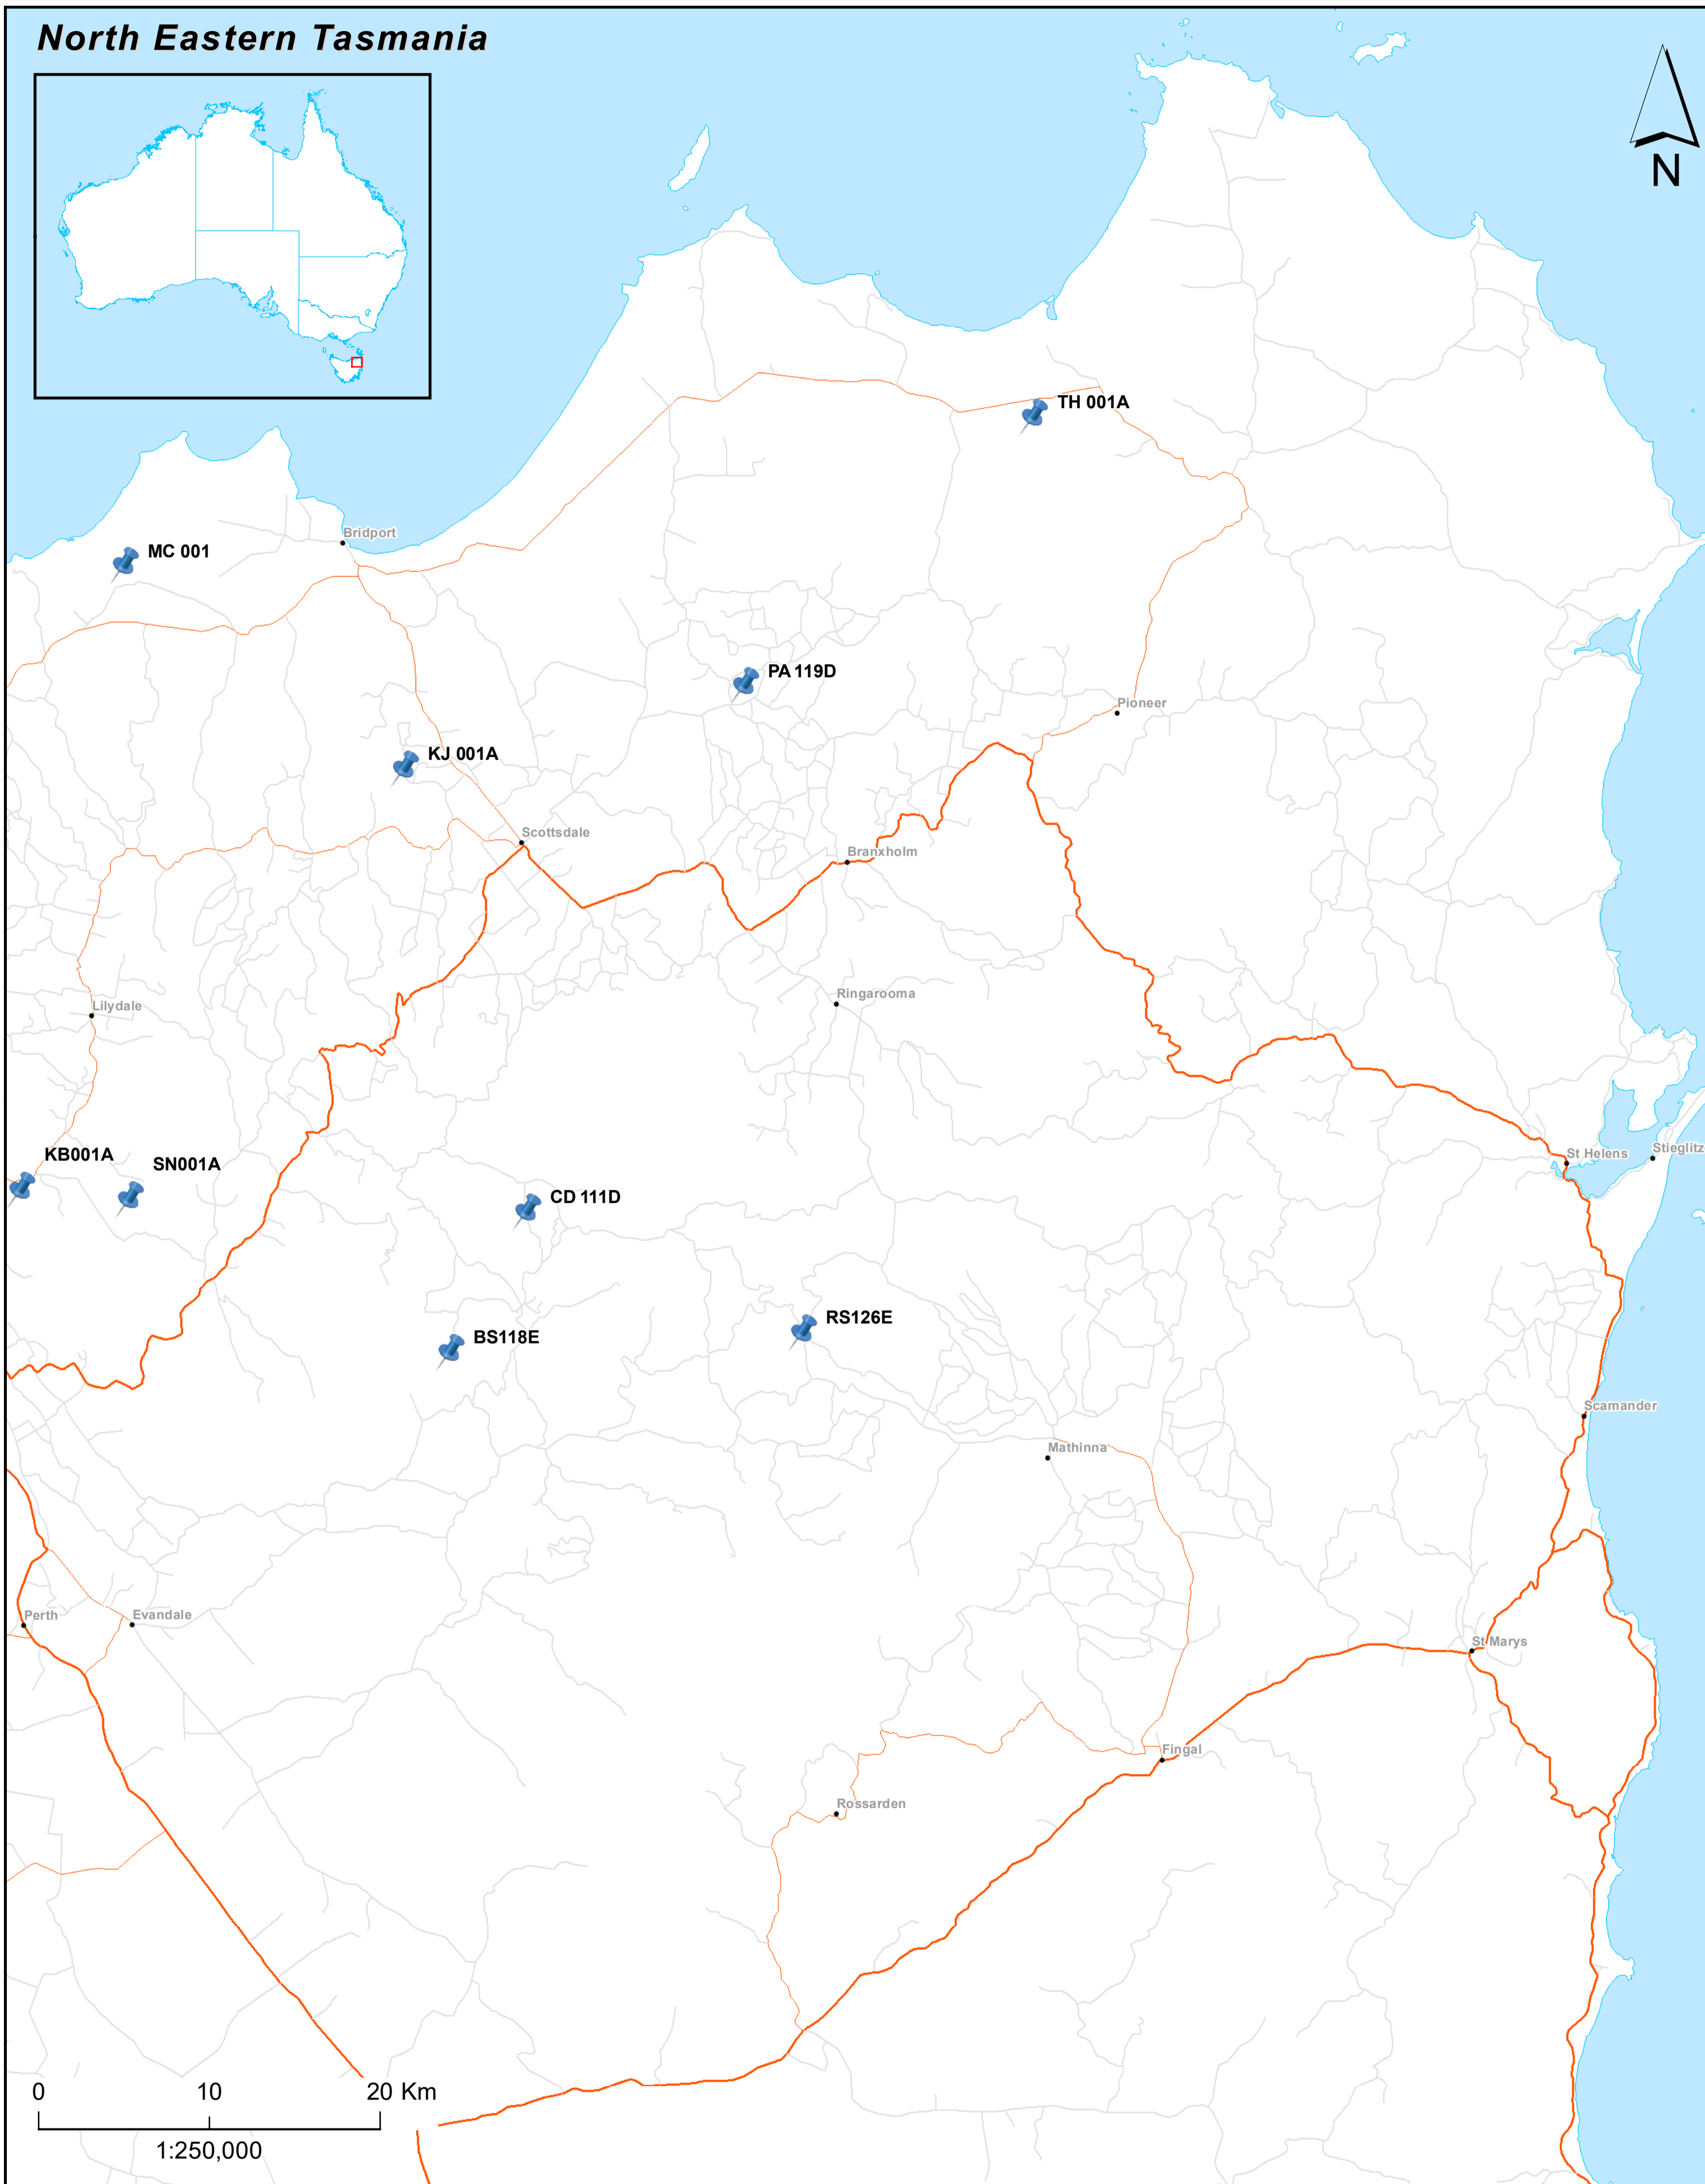

# AKS Forest Solutions - Forest Management Units

## North Eastern Tasmania

Map Projection: Map Grid of Australia, Zone 55

TAS Coupes 2018

Population center

 Major Road

 Secondary Road

 Minor Road