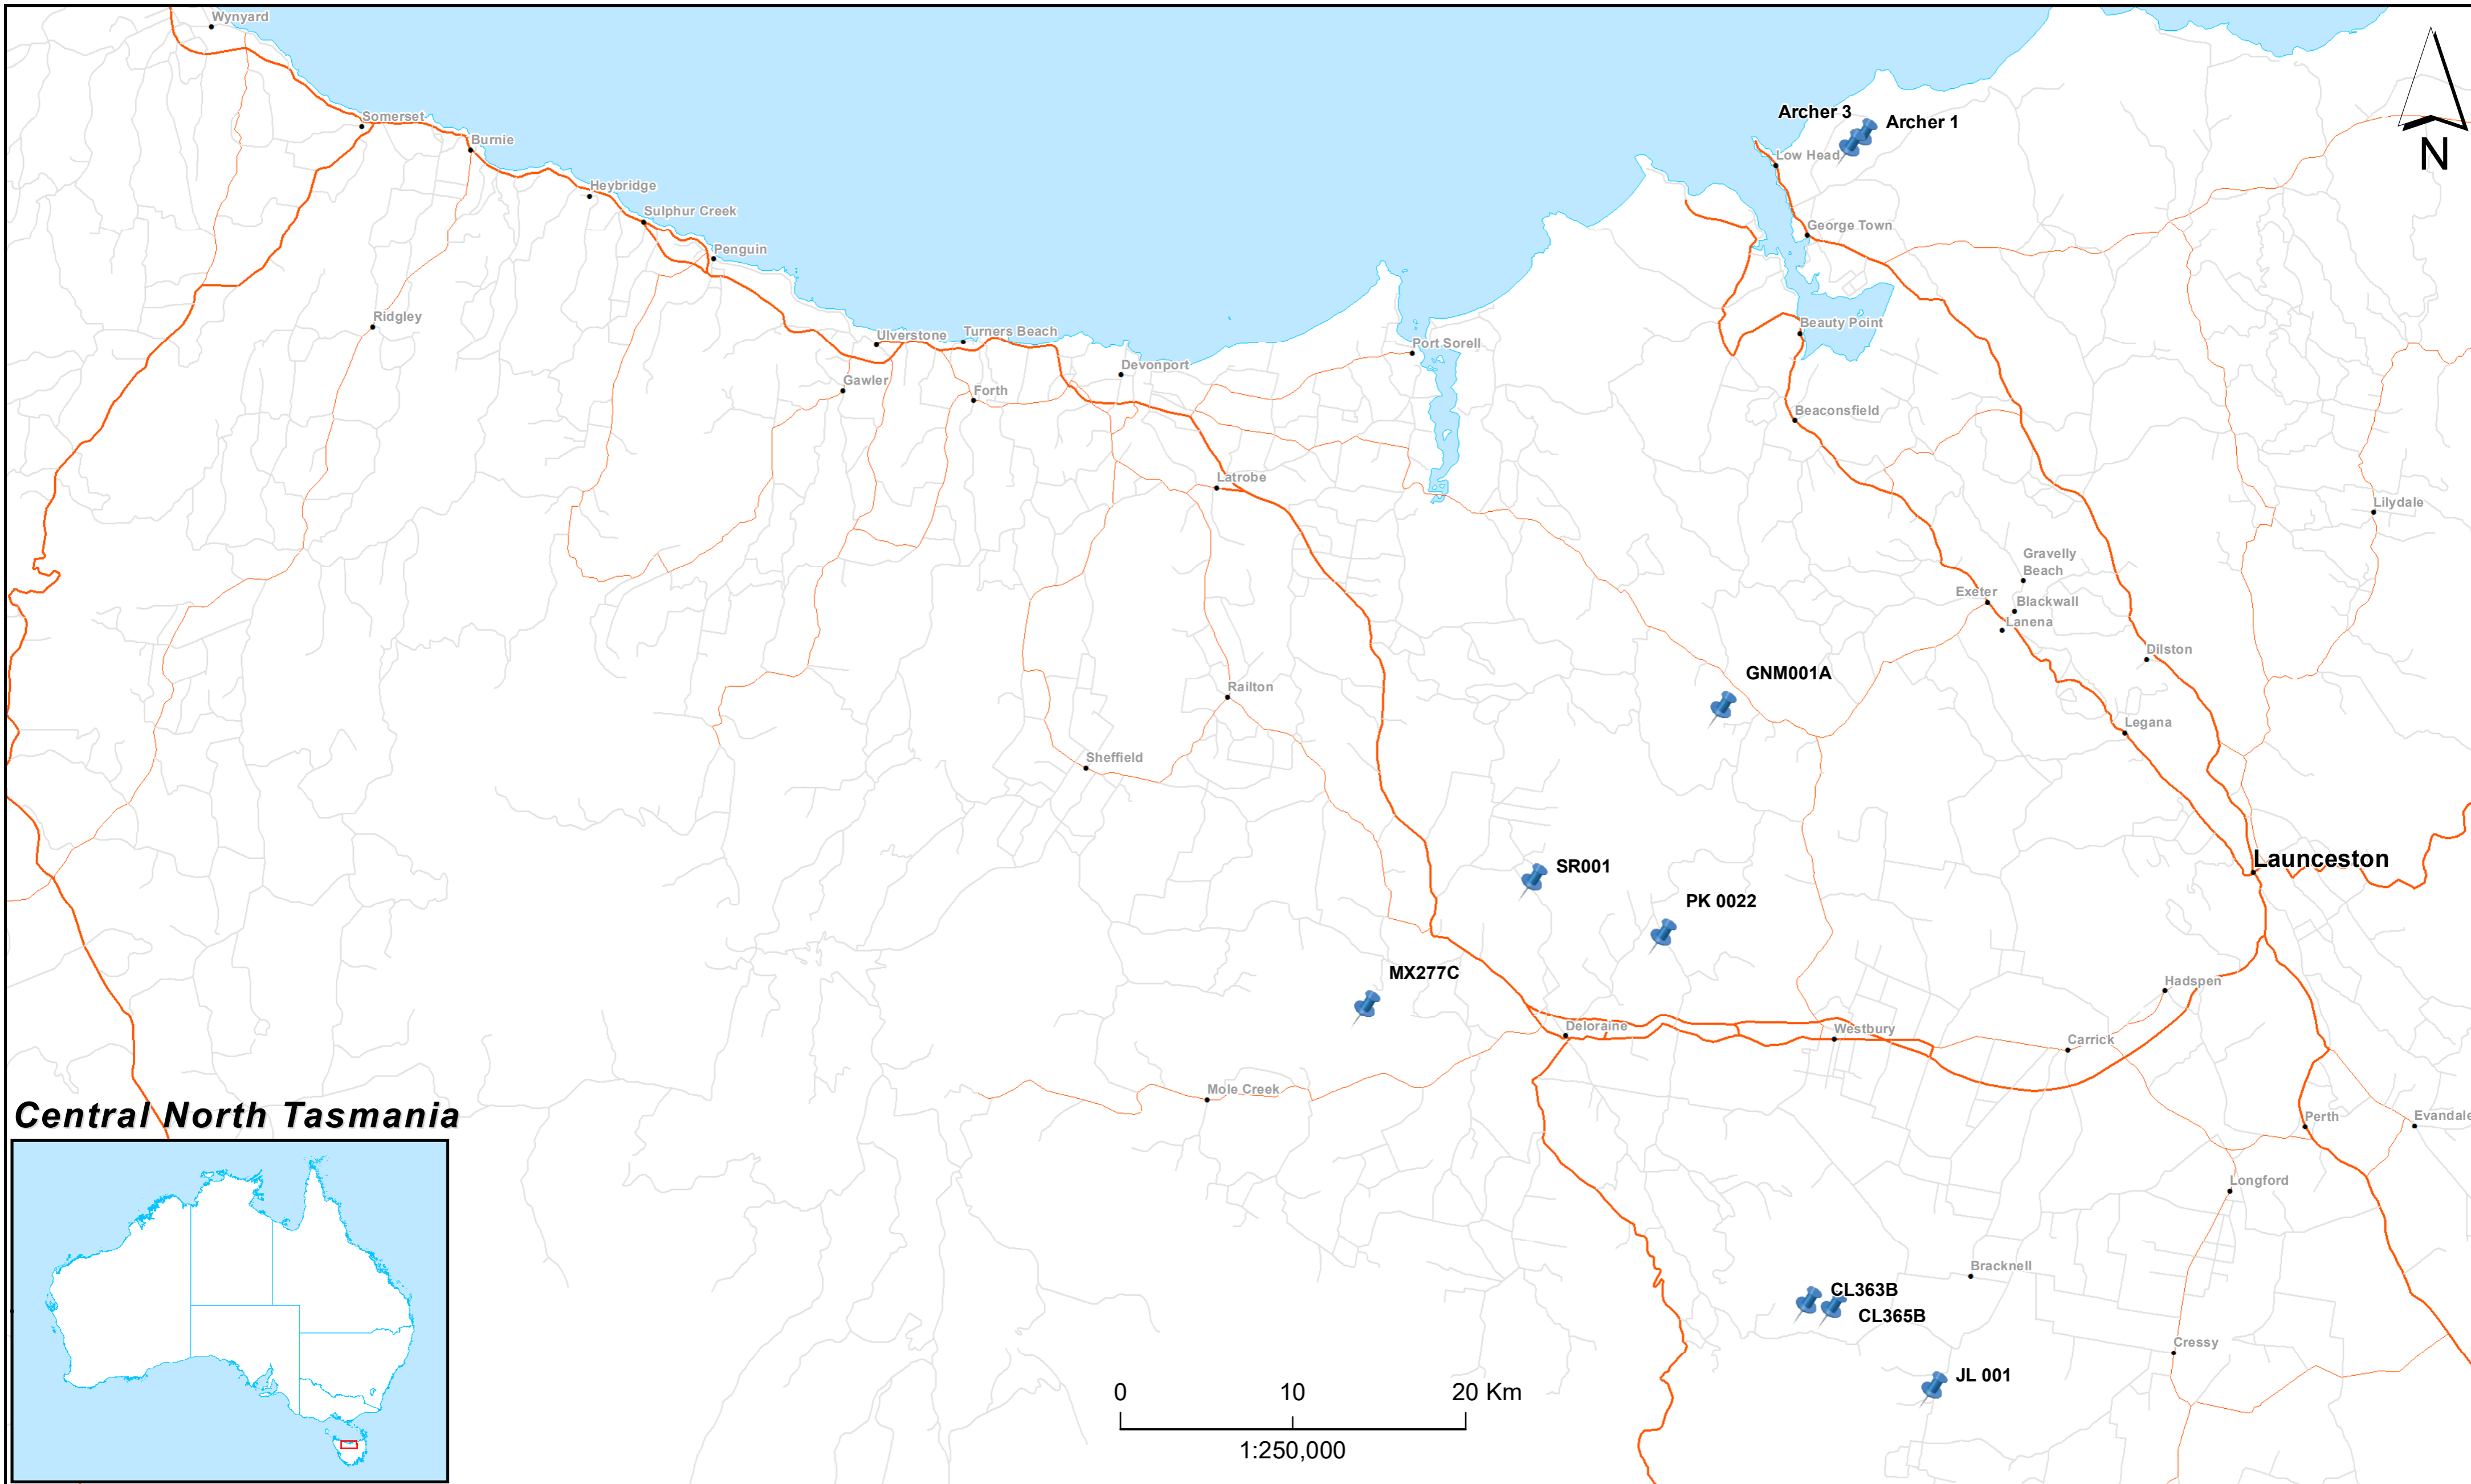

AKS Forest Solutions - Forest Management Units

Central North Tasmania

Map Projection: Map Grid of Australia, Zone 55

-  TAS Coupes 2018
-  Major Road
-  Secondary Road
-  Population center
-  Minor Road