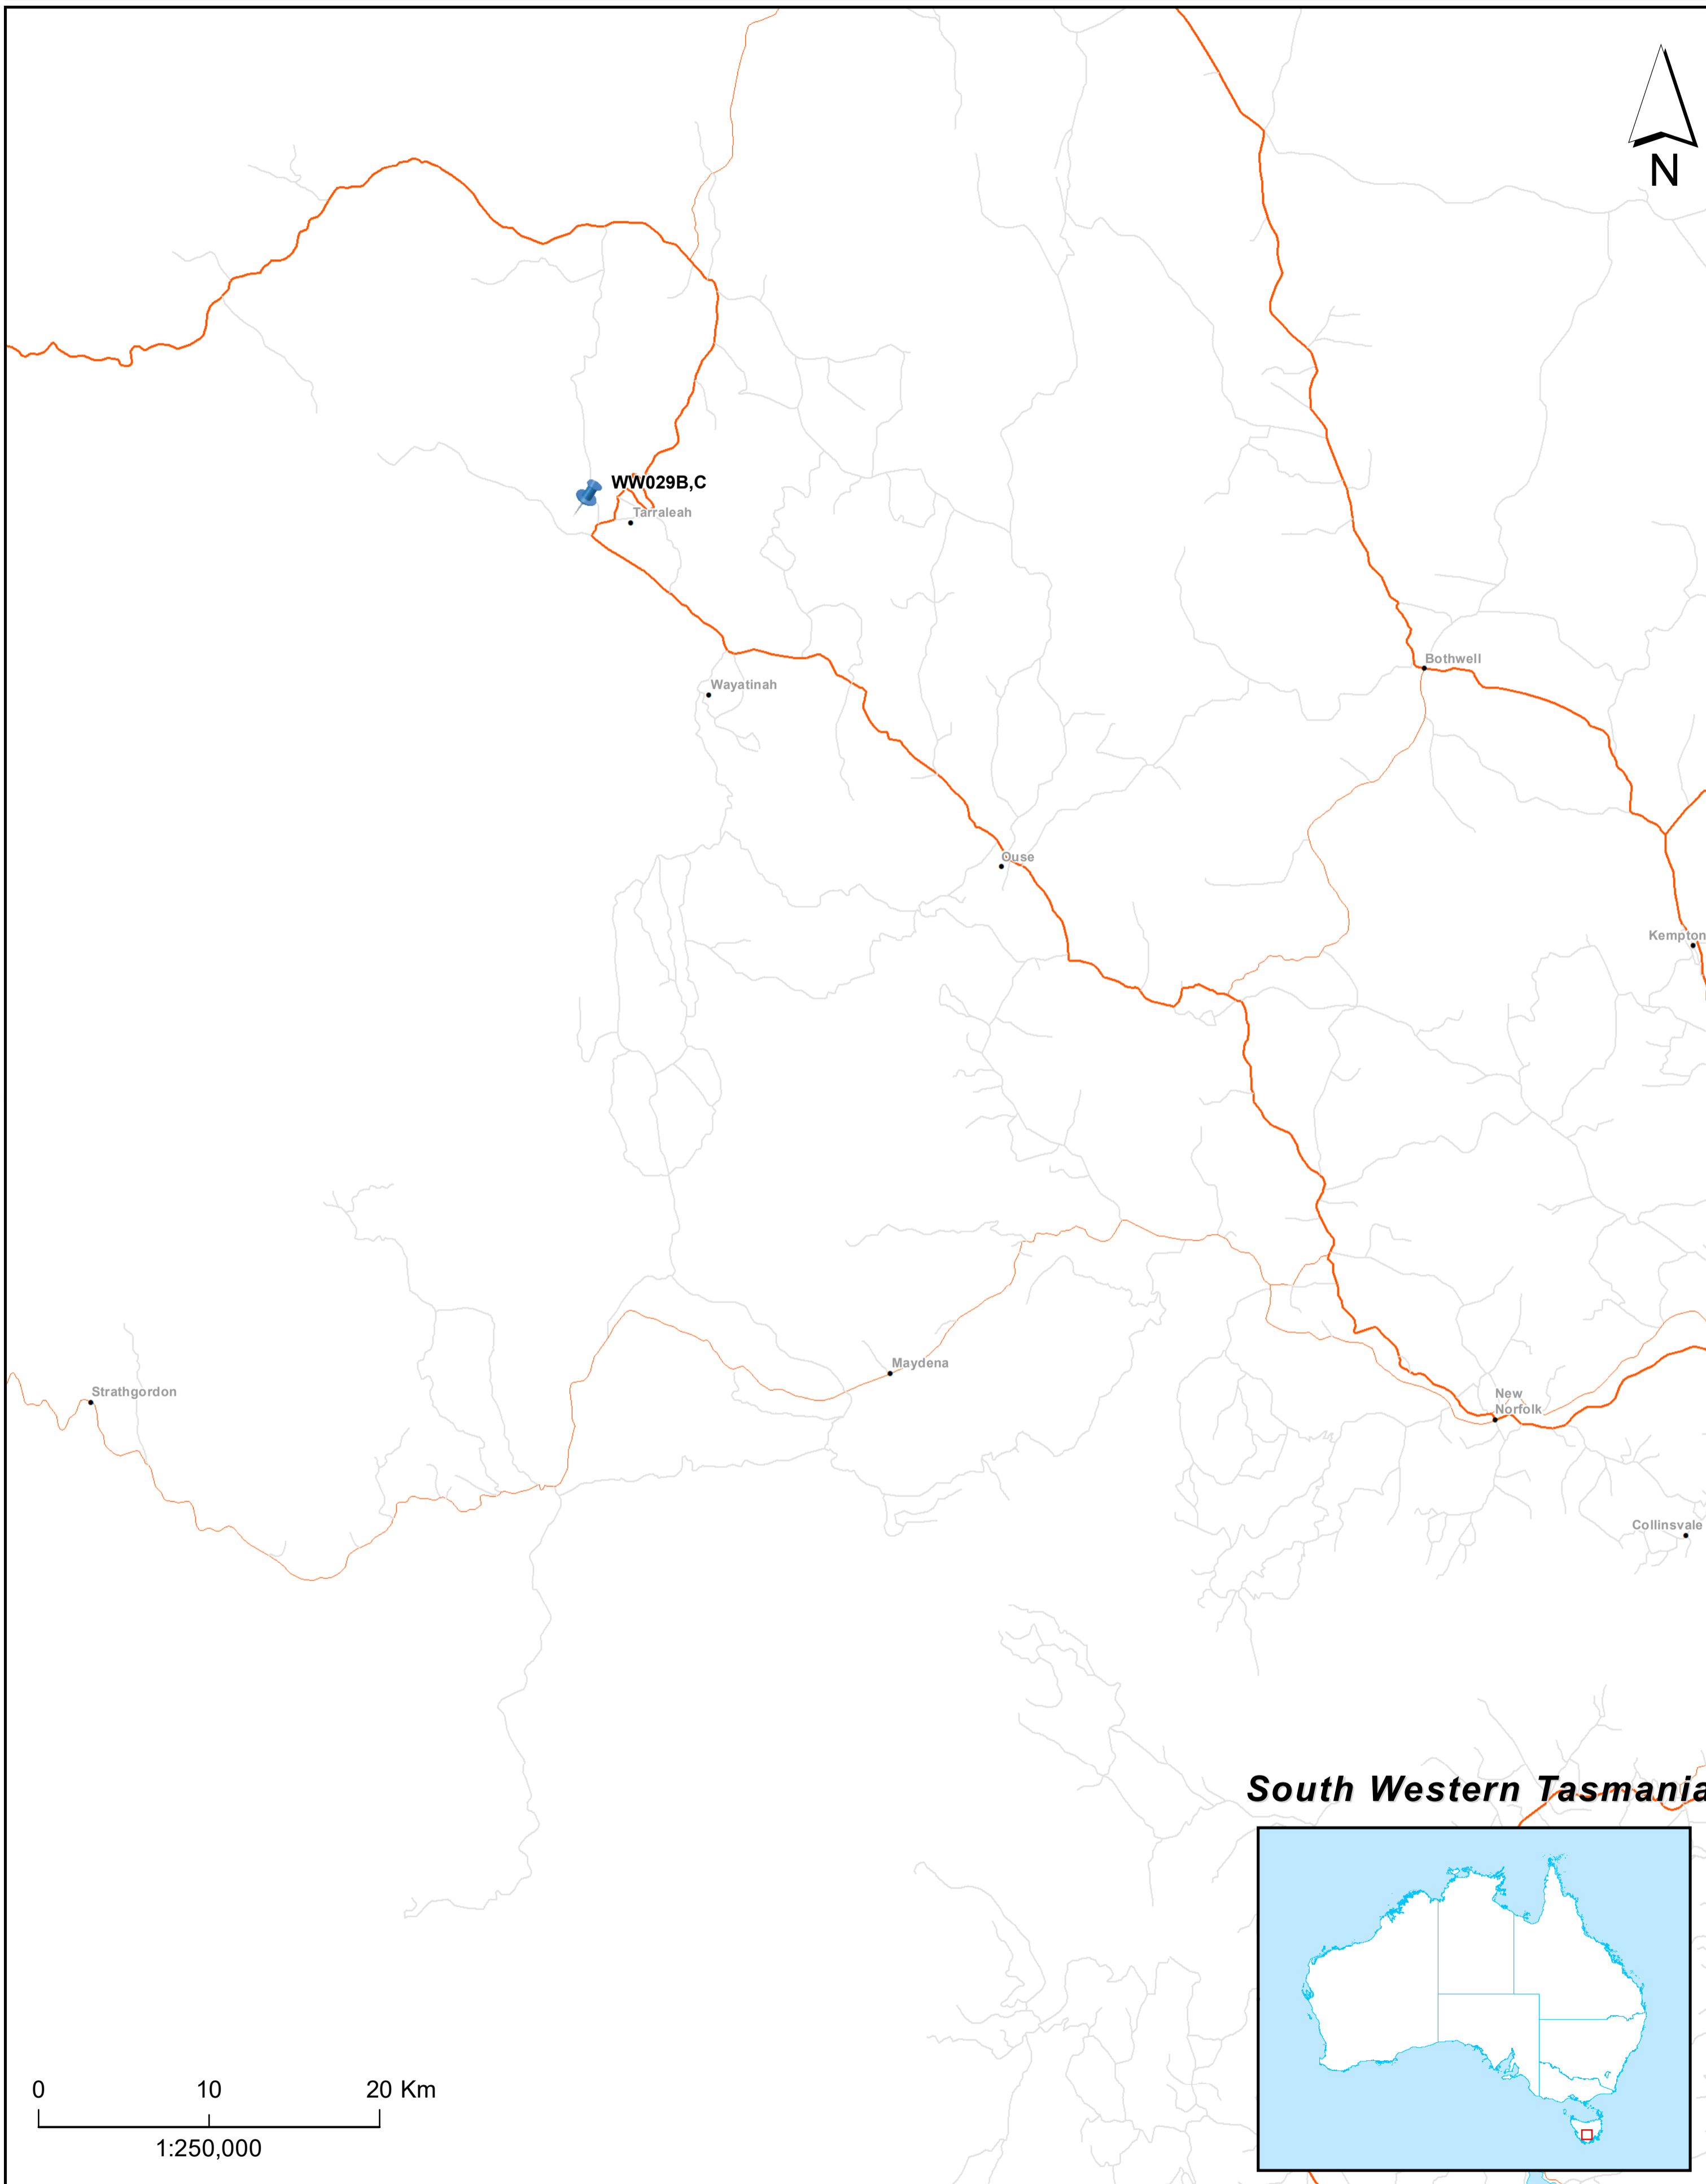

# AKS Forest Solutions - Forest Management Units

**South Western Tasmania**

Map Projection: Map Grid of Australia, Zone 55

TAS Coupes 2018

Population center

Major Road

Secondary Road

Minor Road