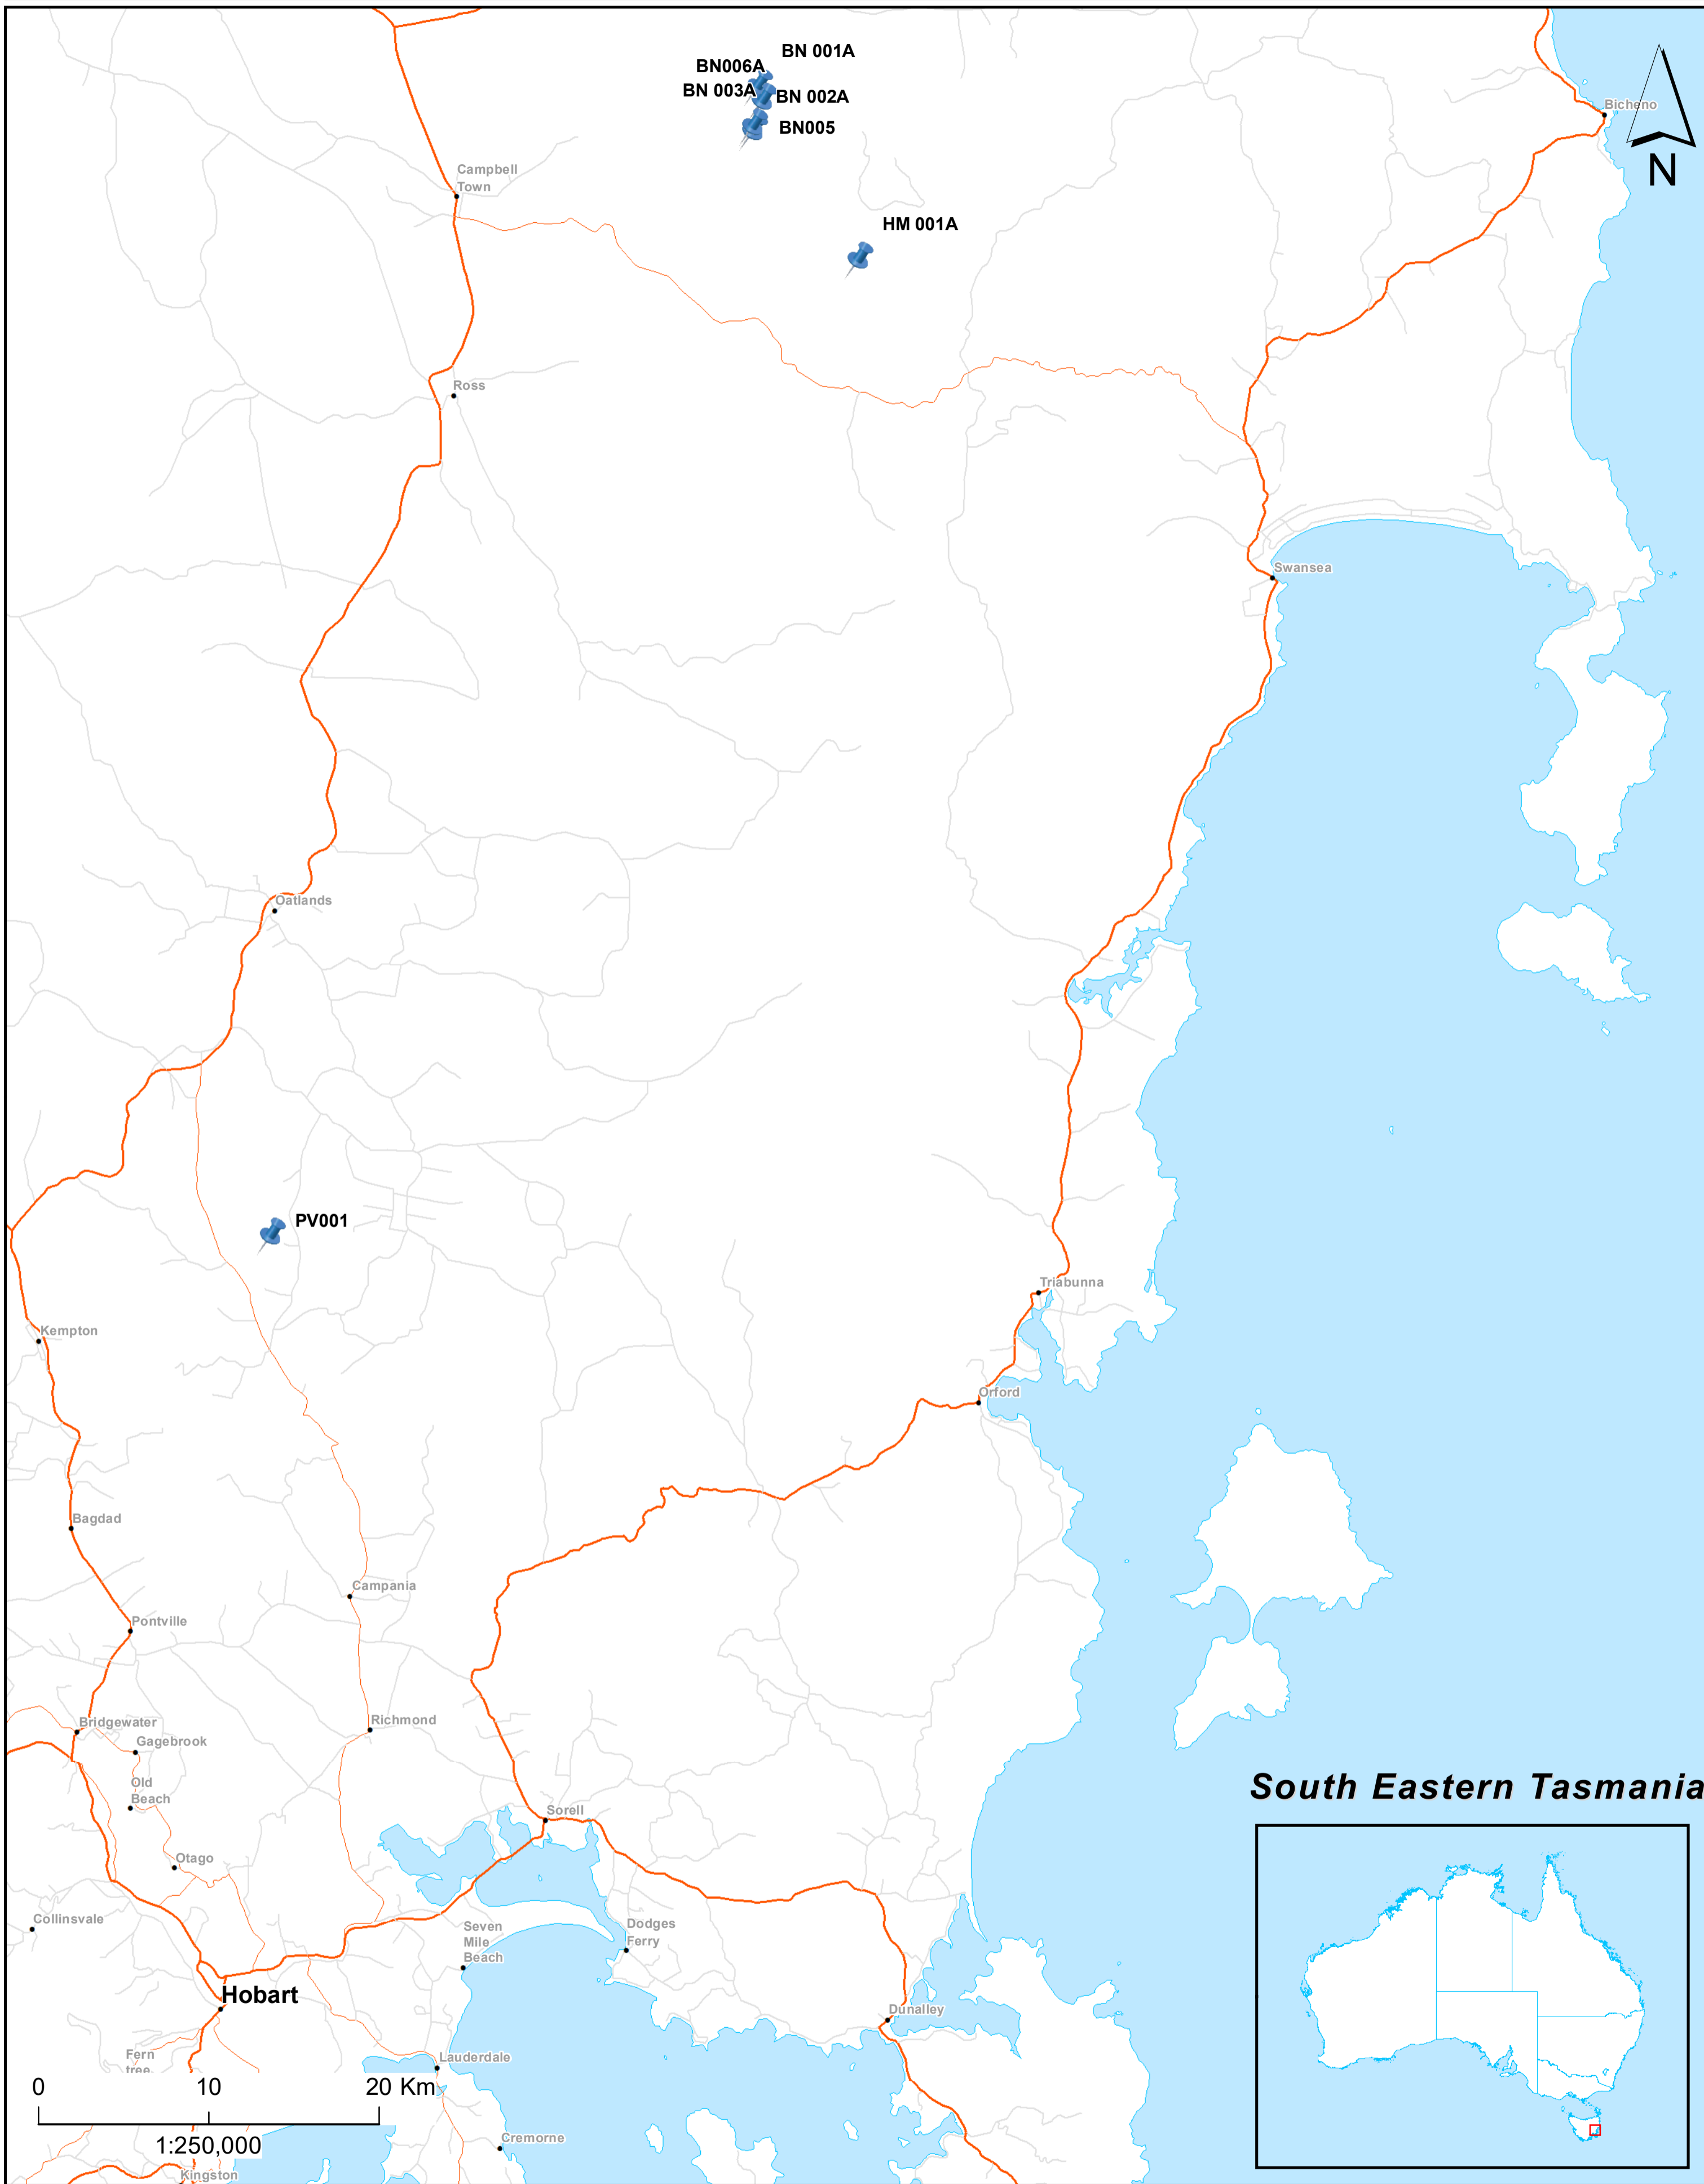

AKS Forest Solutions - Forest Management Units

South Eastern Tasmania

Map Projection: Map Grid of Australia, Zone 55

TAS Coupes 2018

Population center

Major Road

Secondary Road

Minor Road