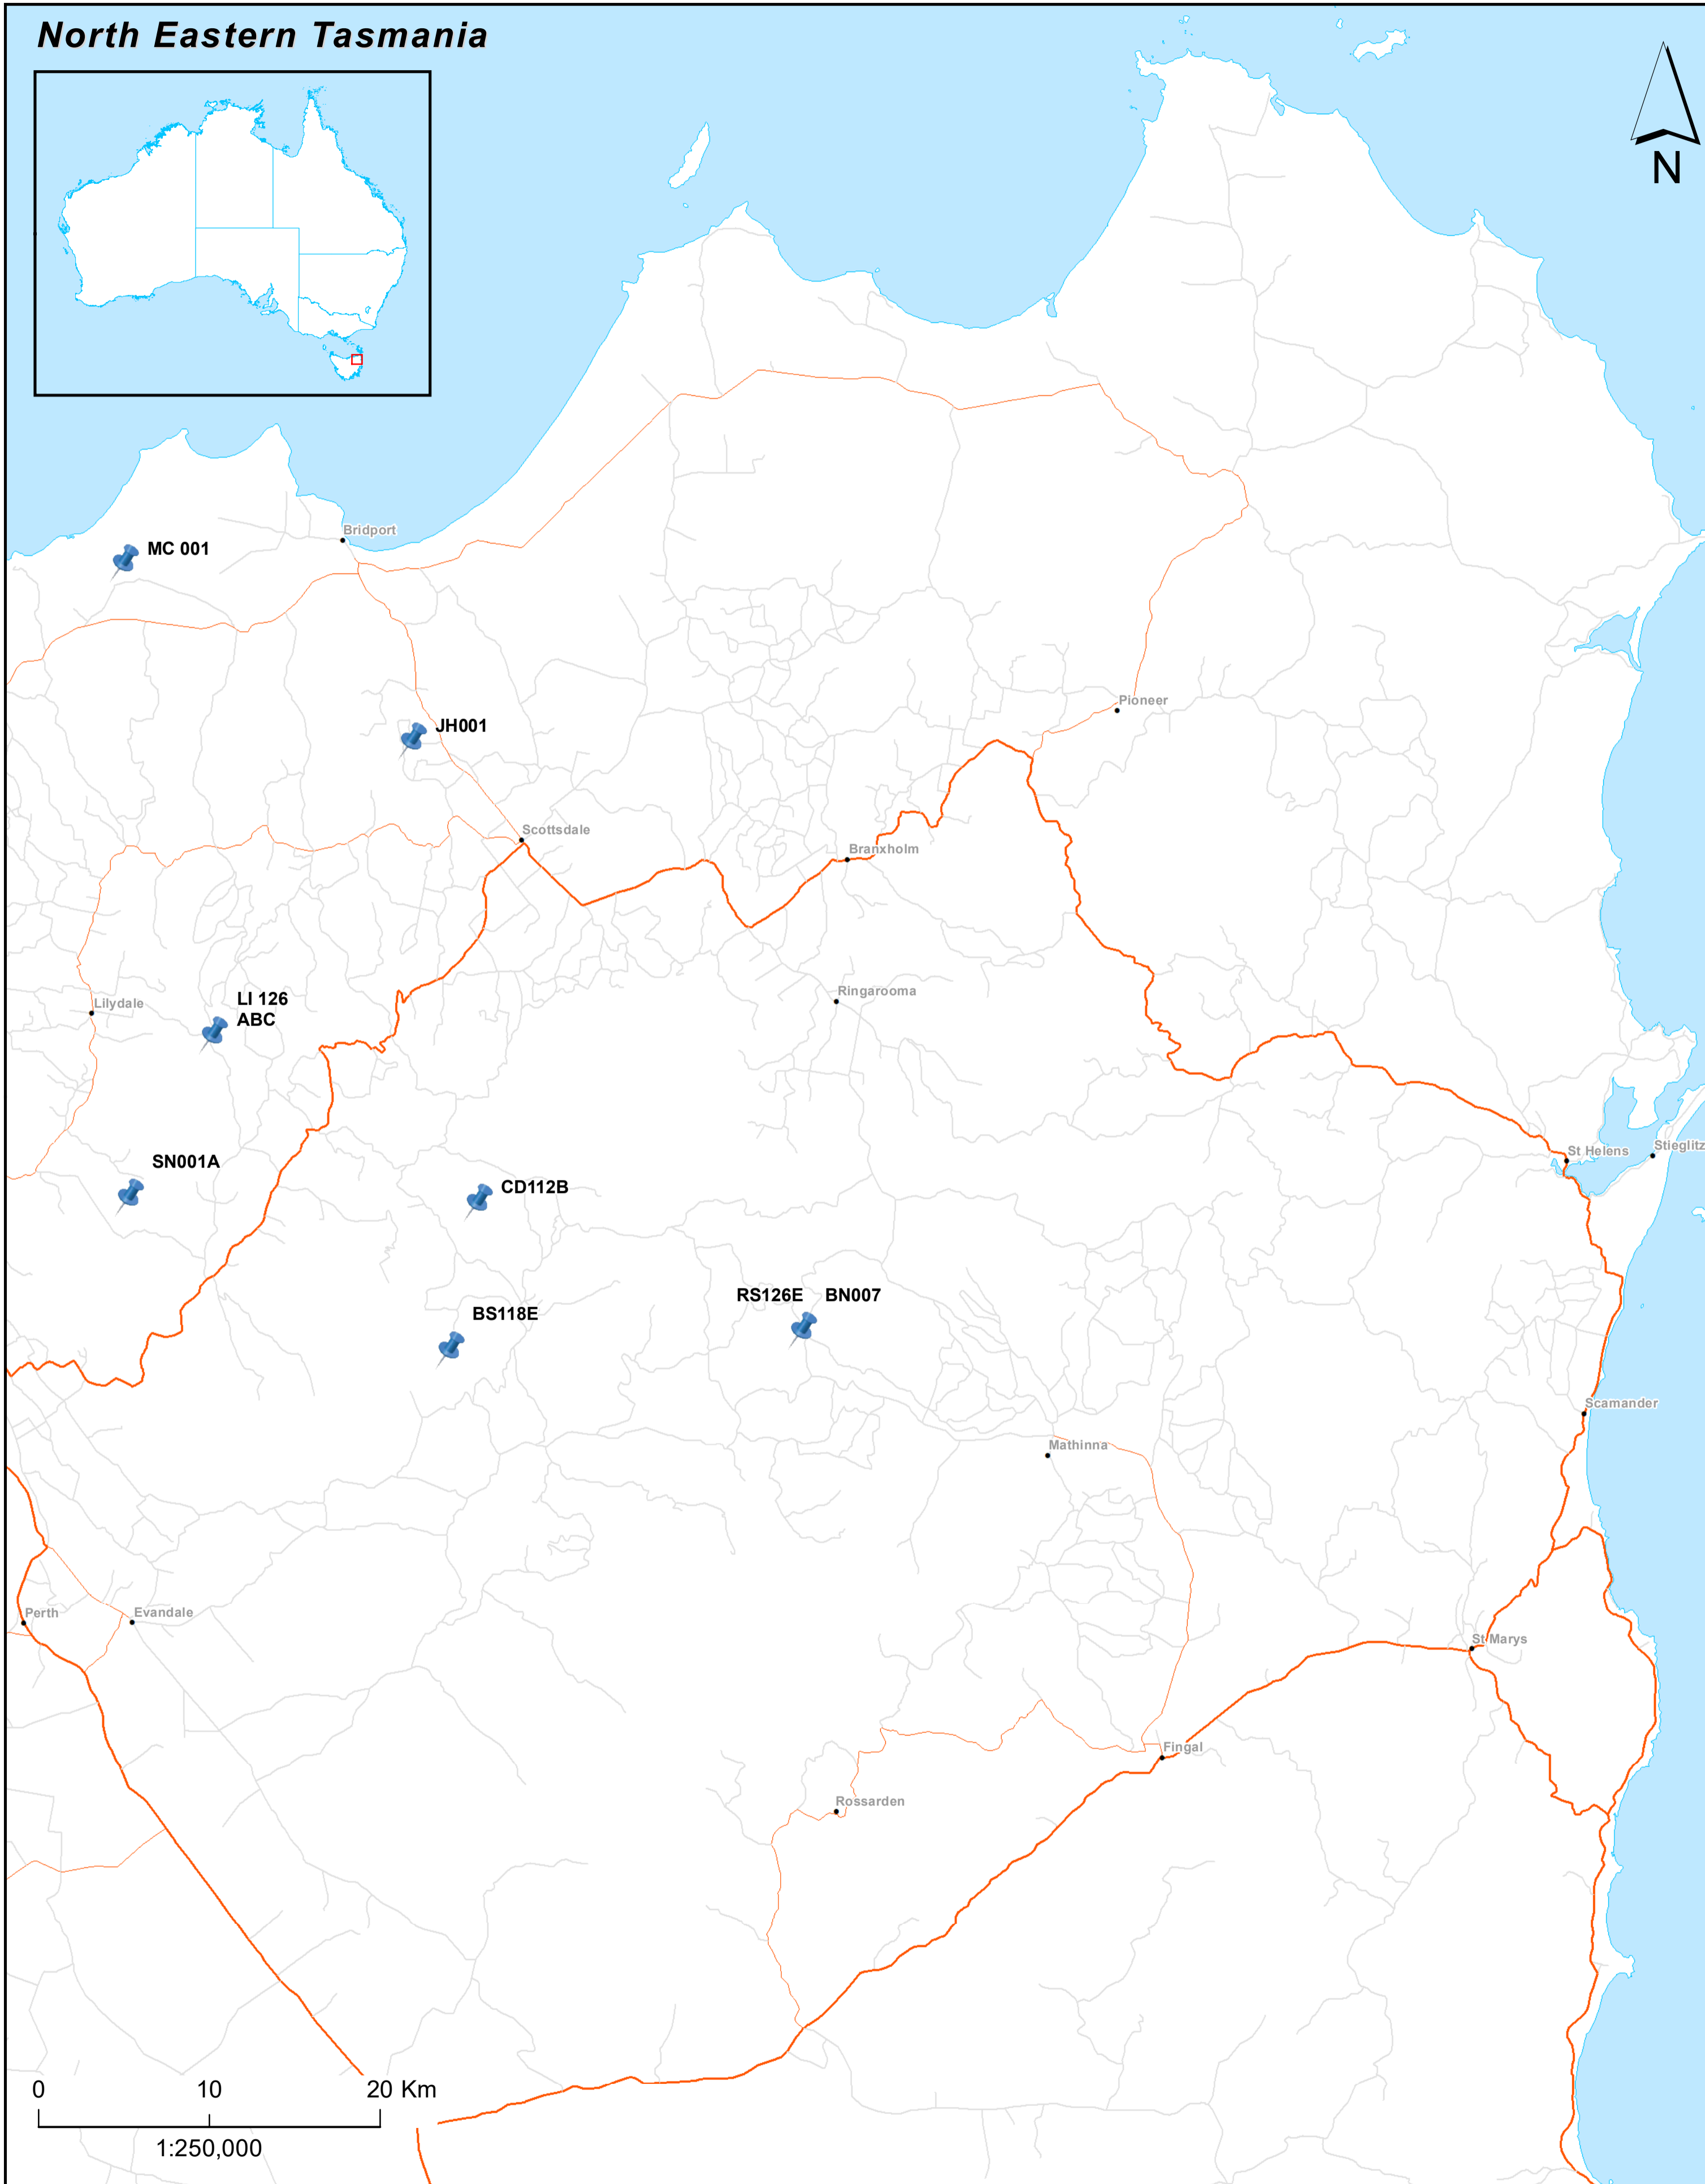

# AKS Forest Solutions - Forest Management Units

## North Eastern Tasmania

Map Projection: Map Grid of Australia, Zone 55

TAS Coupes 2018

Population center

 Major Road

 Secondary Road

 Minor Road