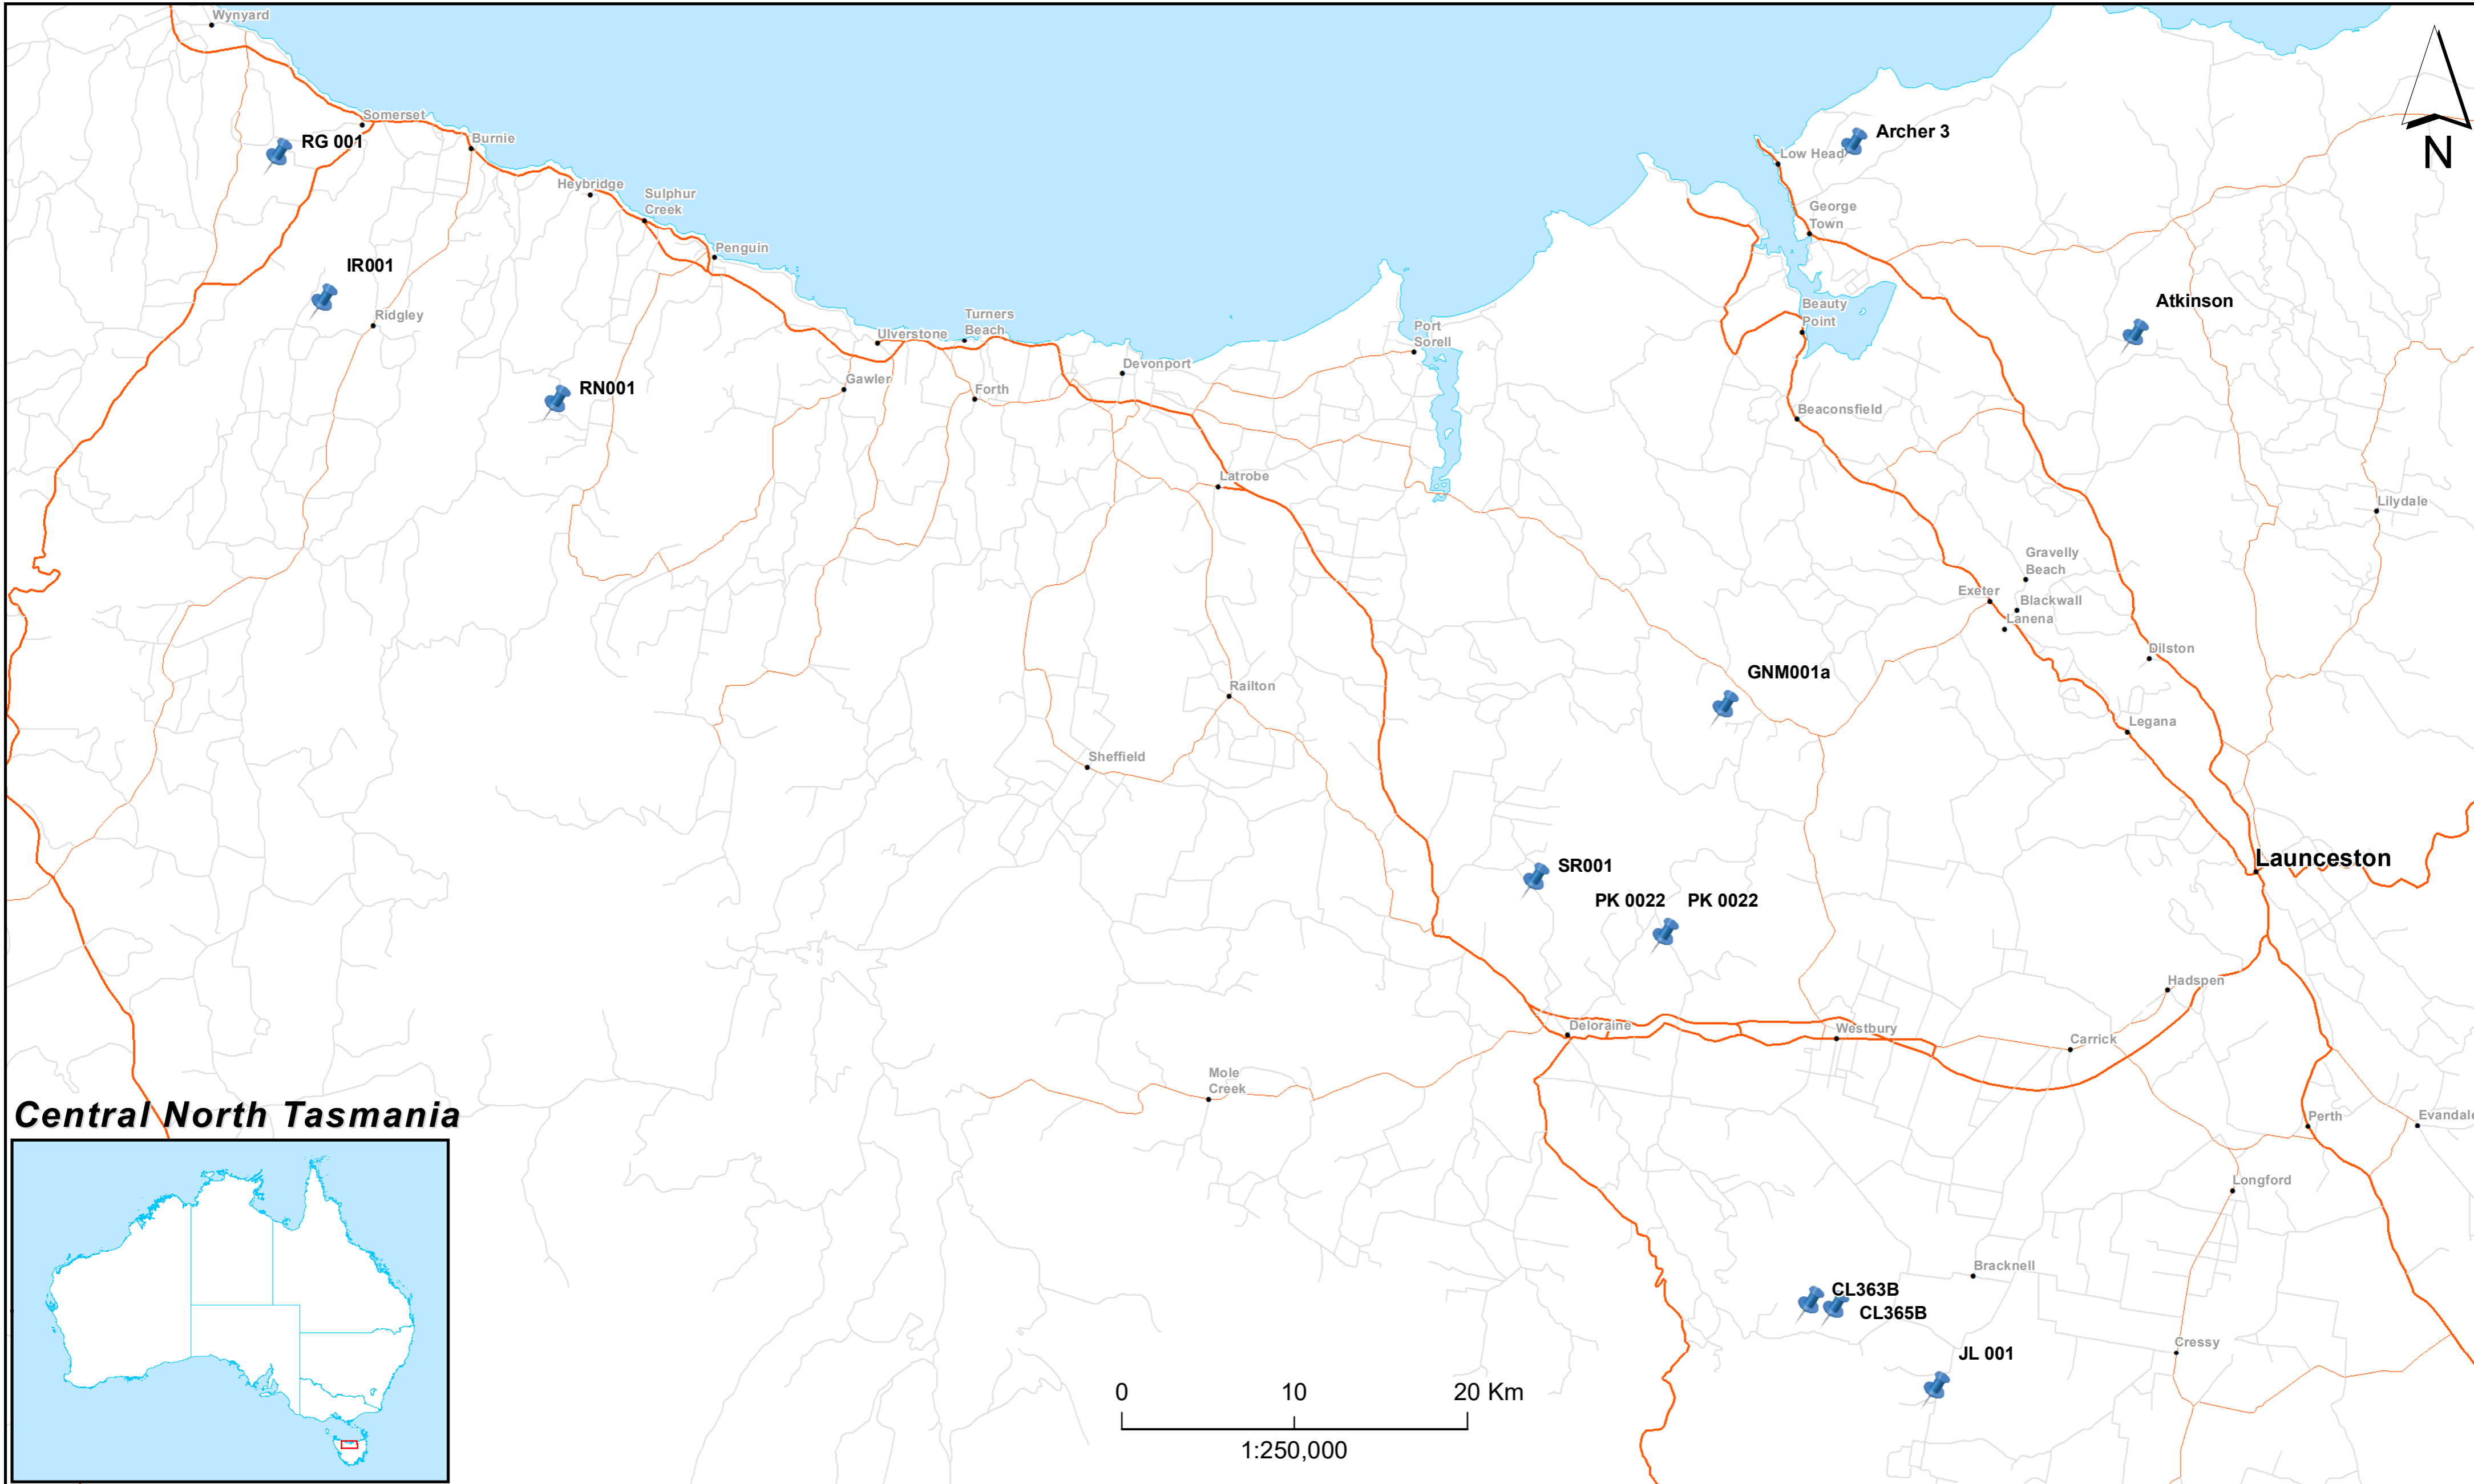

AKS Forest Solutions - Forest Management Units

Central North Tasmania

Map Projection: Map Grid of Australia, Zone 55

-  TAS Coupes 2018
-  Population center
-  Major Road
-  Secondary Road
-  Minor Road